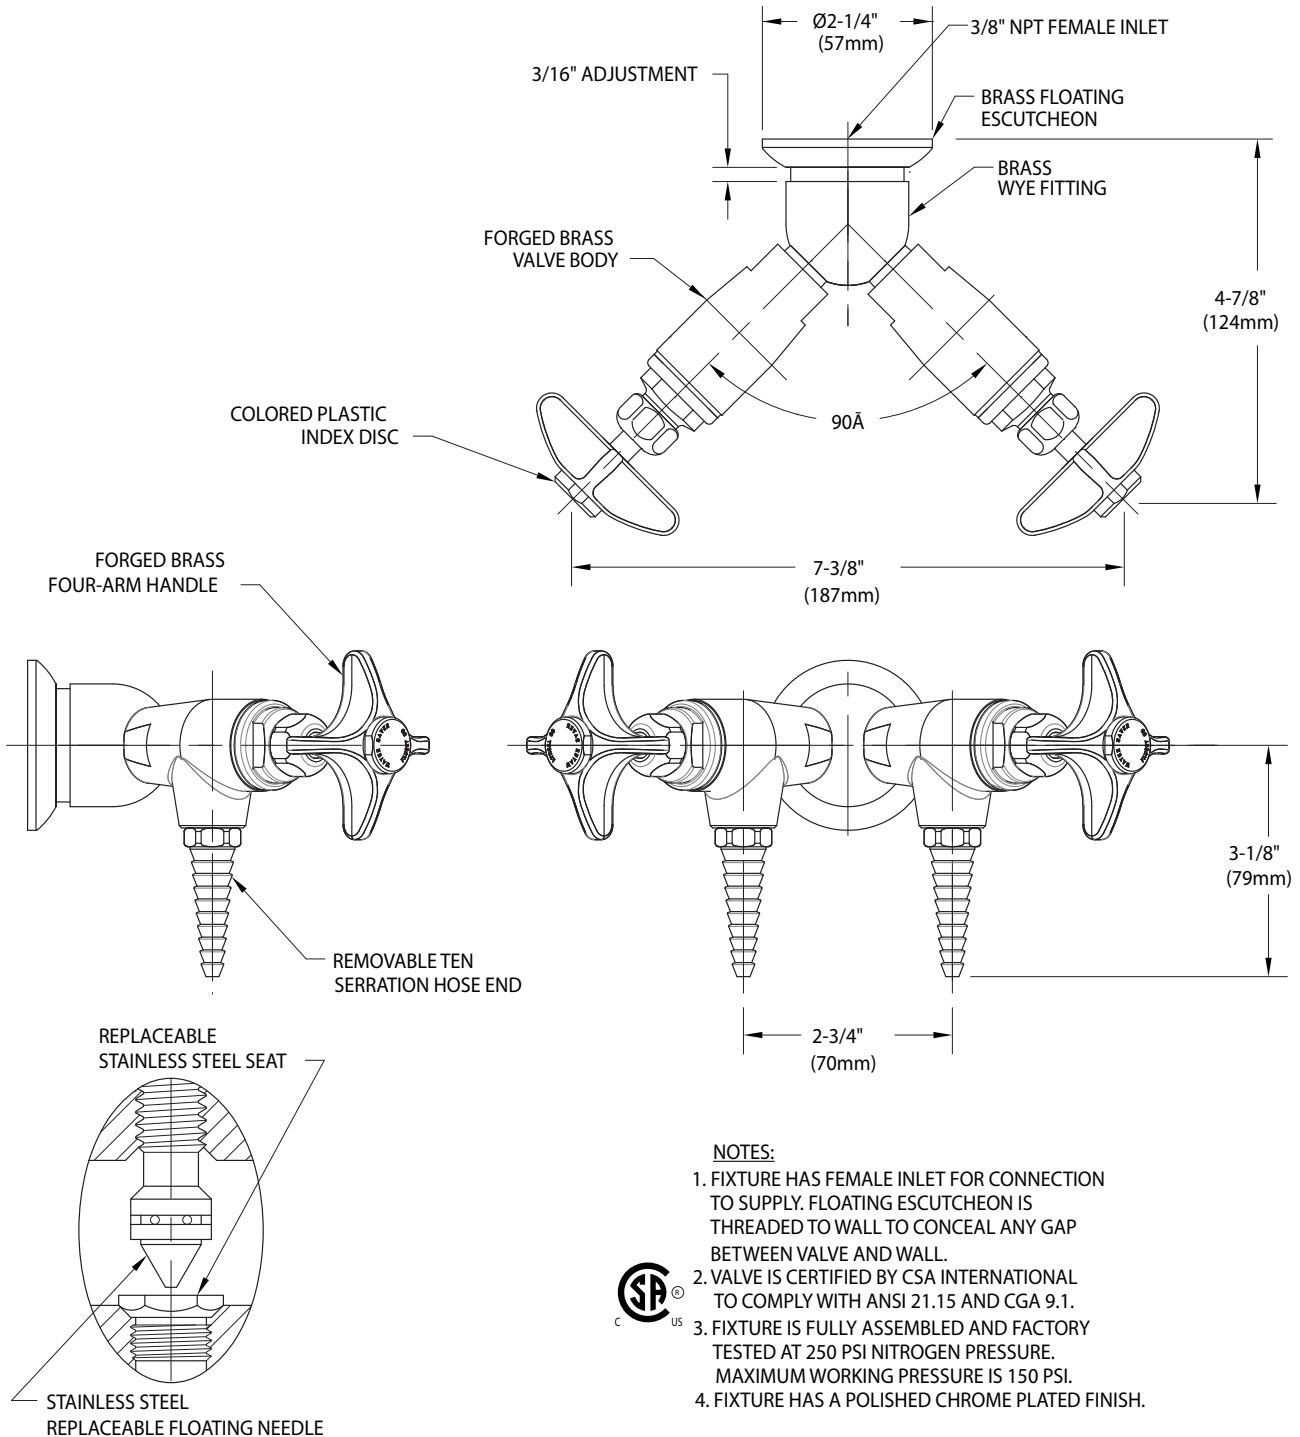

L3180-141FT Needle Valve Assembly, Wall Mounted Double, Brass Floating Escutcheon

Measurements may vary ± 1/4".