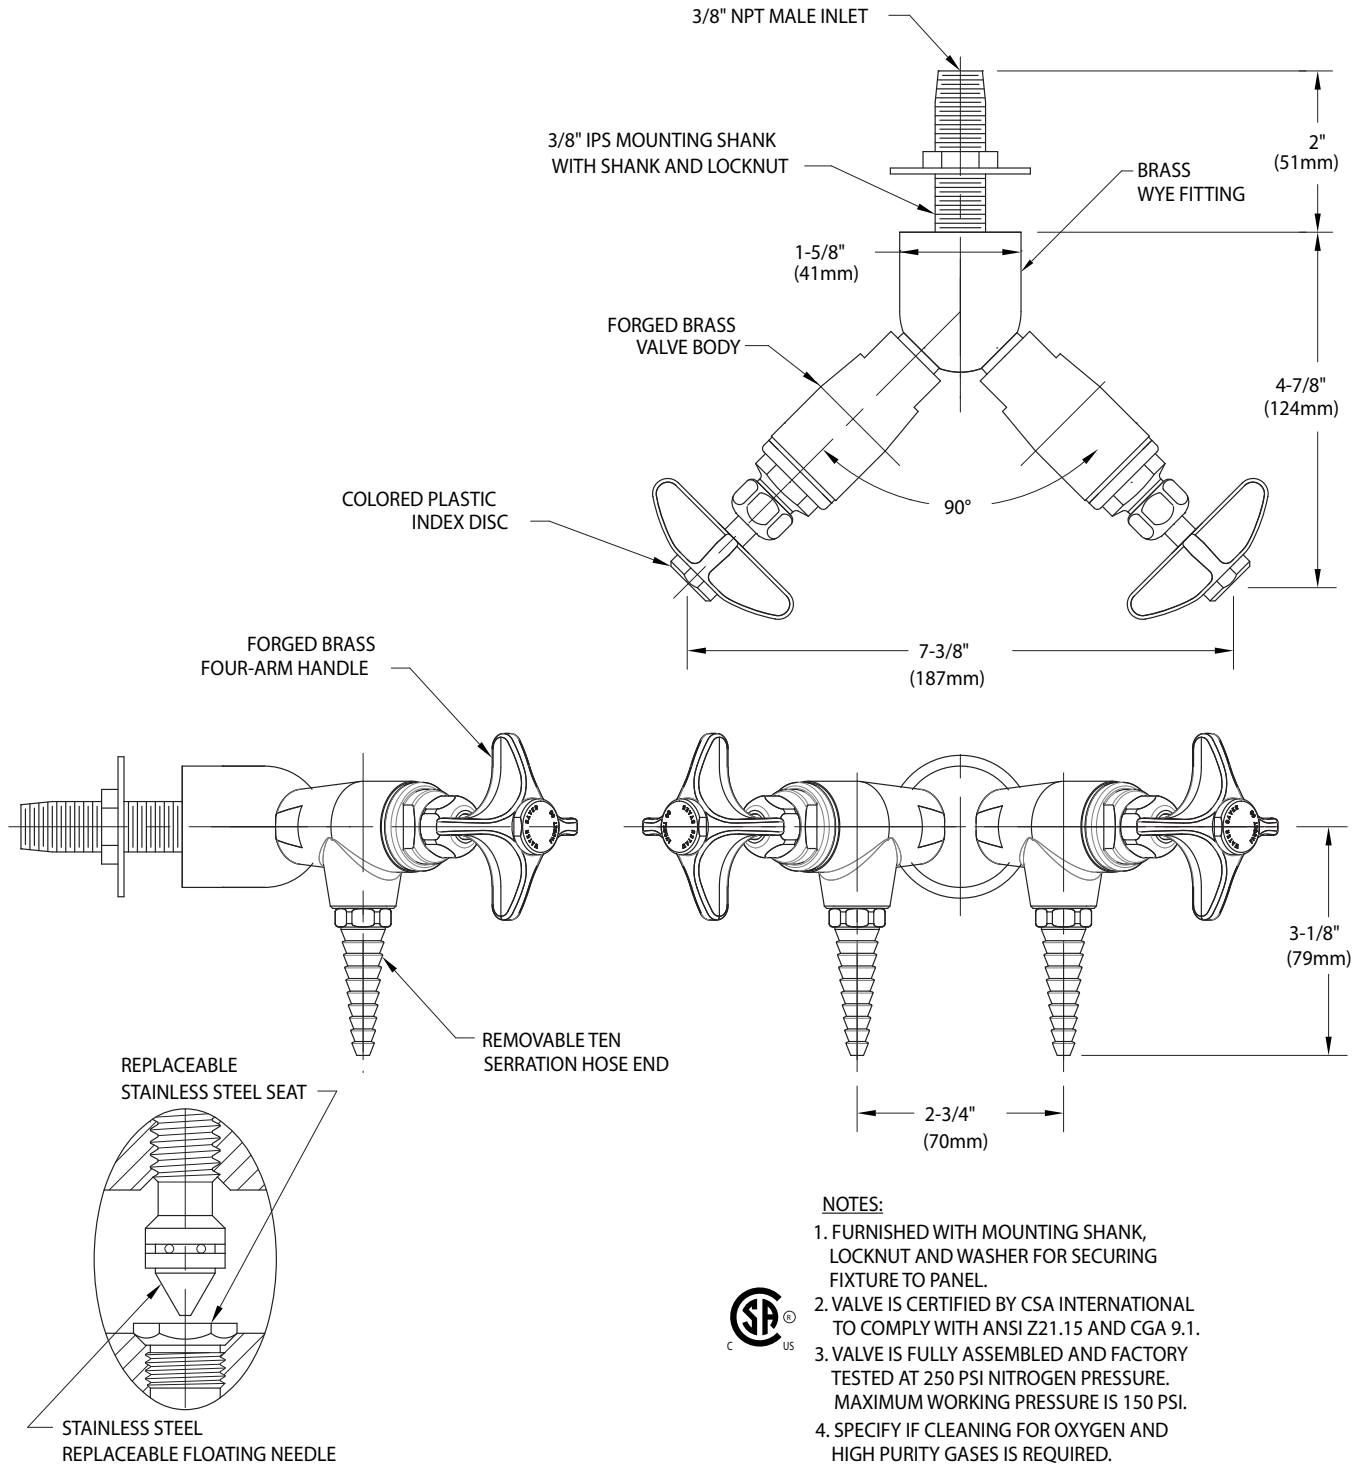

○ L3180-141WSA Needle Valve Assembly, Panel Mounted Double

Measurements may vary $\pm 1/4"$.