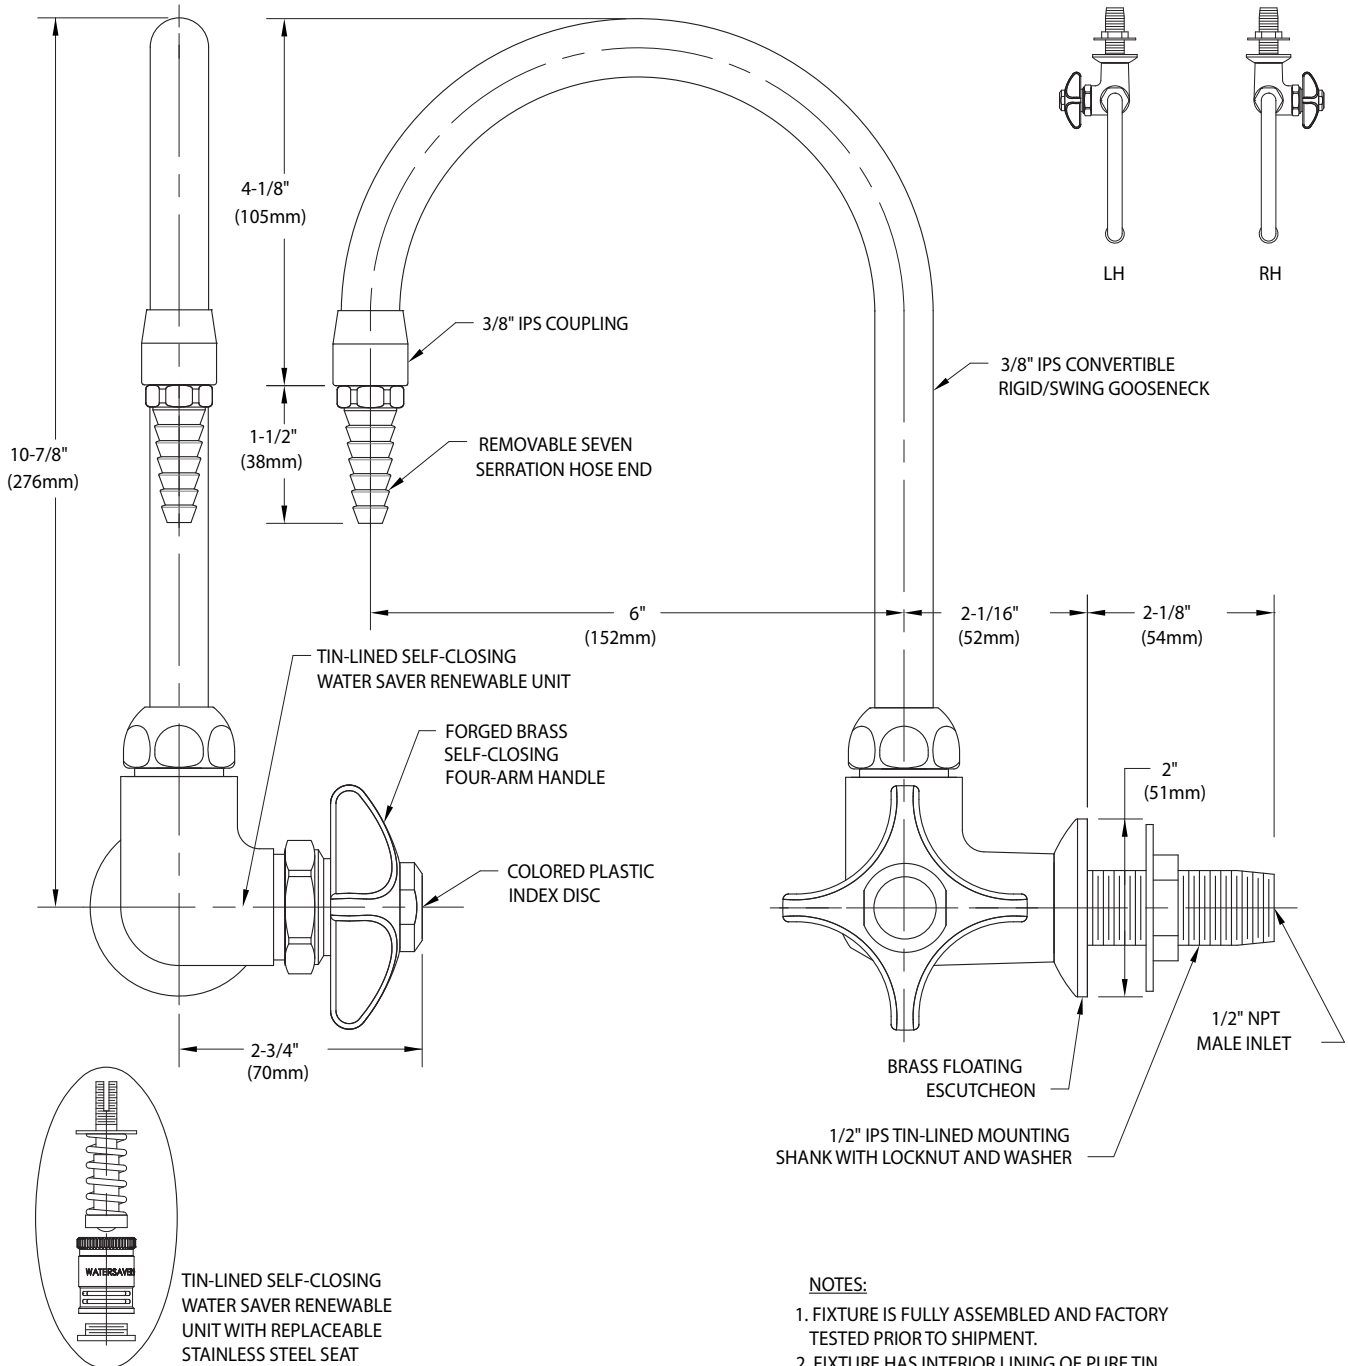

○ **L2784WSA** Laboratory Single Pure Water Faucet, Tin-Lined Brass, Panel Mounted, Self-Closing Control, 6" Rigid/Swing Gooseneck

Measurements may vary $\pm 1/4"$.