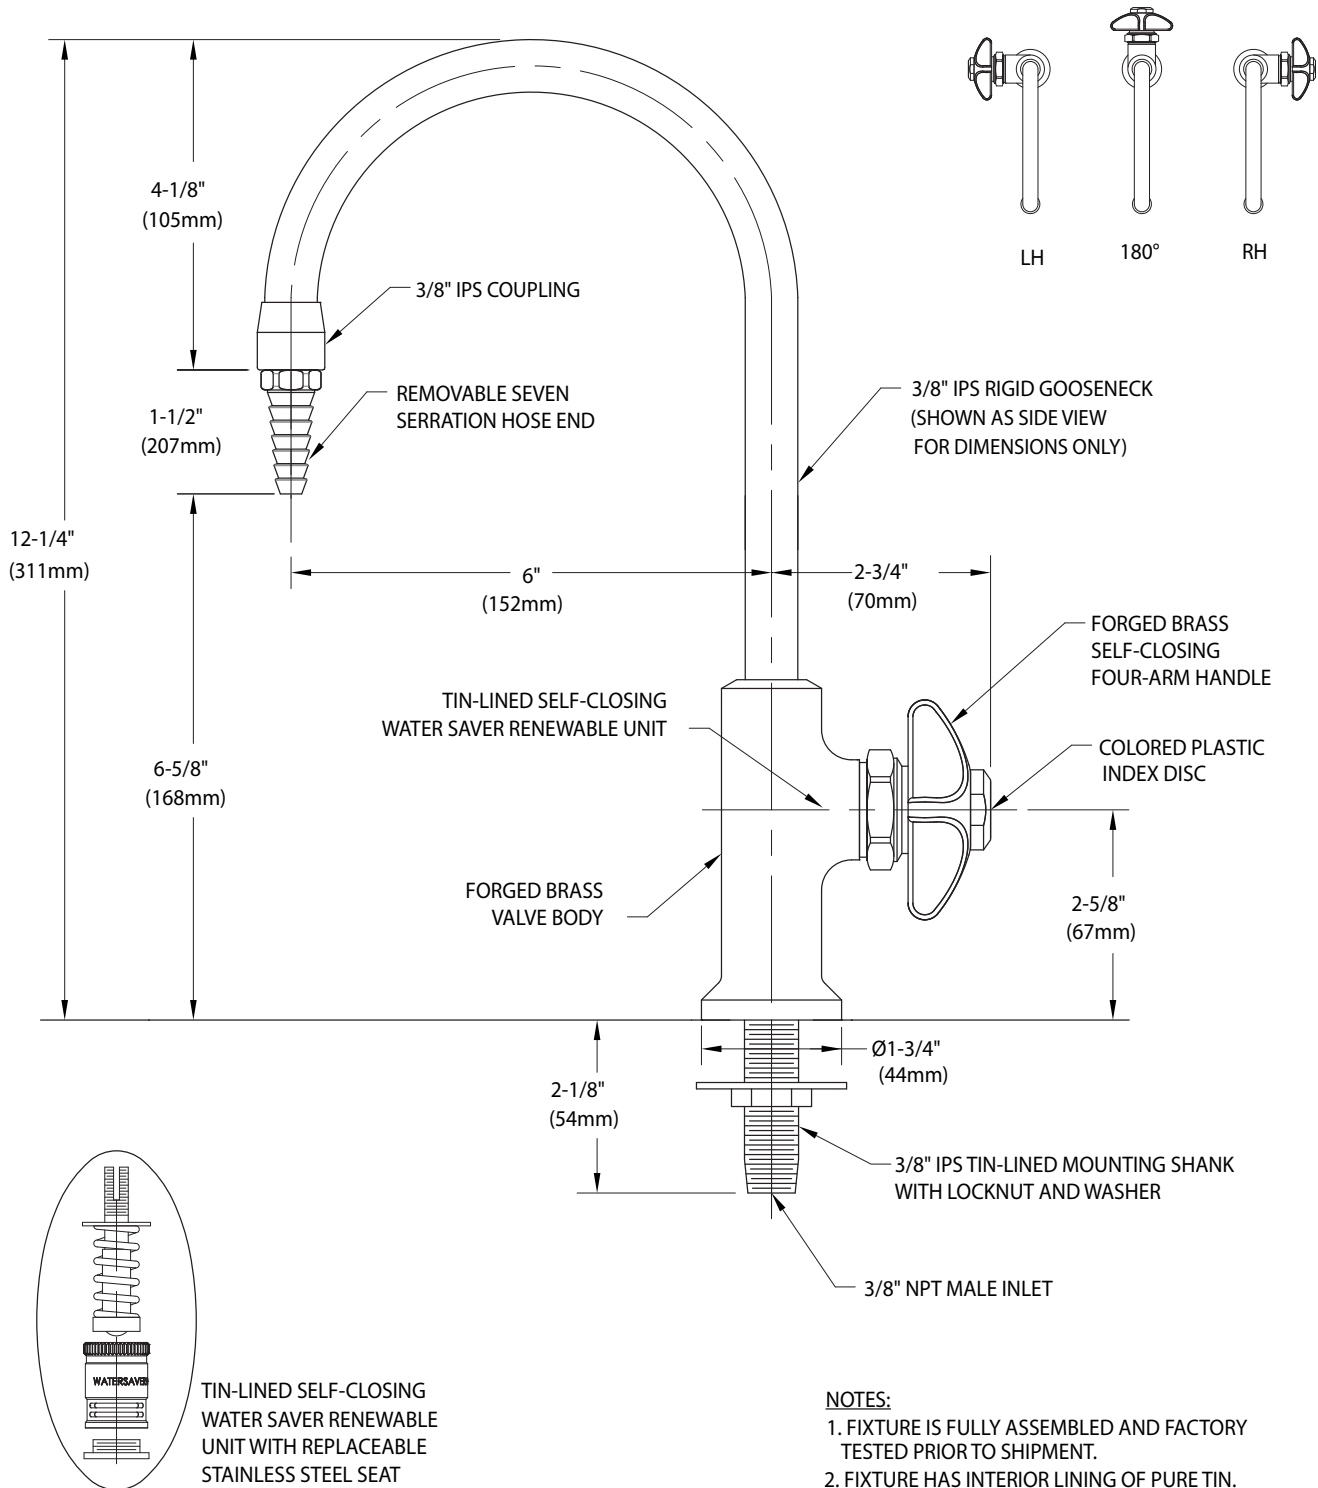

○ **L681** Pure Water Faucet, Tin-Lined Brass, Deck Mounted, Self-Closing Control, 6" Rigid Gooseneck

Measurements may vary ± 1/4".