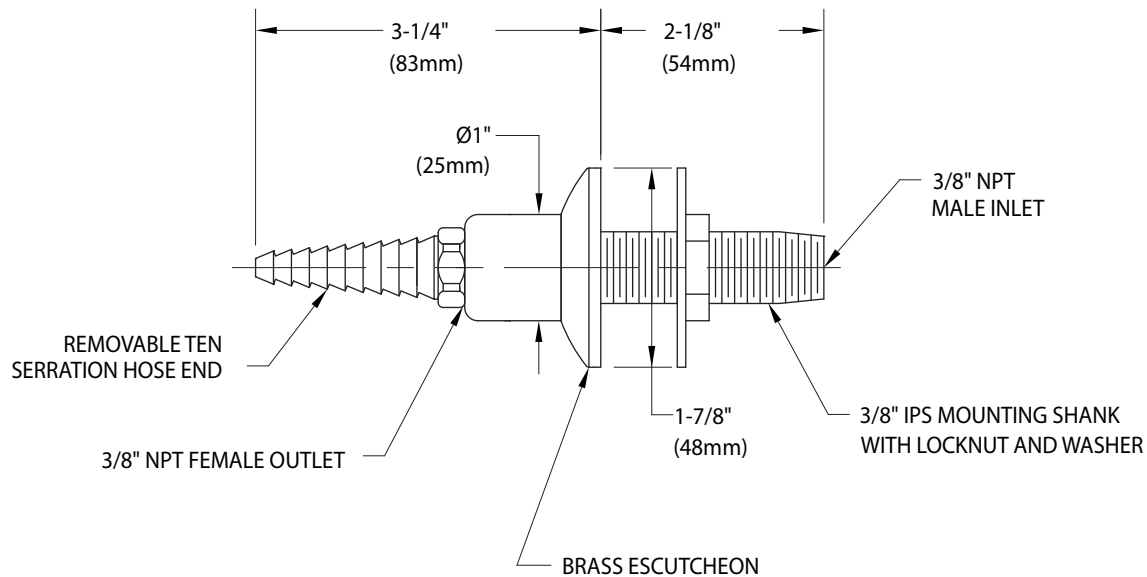

○ **L020WSA** Straight Outlet Fitting, Panel Mounted

**NOTE:**

1. FITTING IS FURNISHED WITH A POWDER-COATED FINISH COLOR-CODED PER SERVICE INDEX COLOR AS STANDARD. OTHER FINISHES ARE AVAILABLE UPON REQUEST.

Measurements may vary  $\pm 1/4$ ".