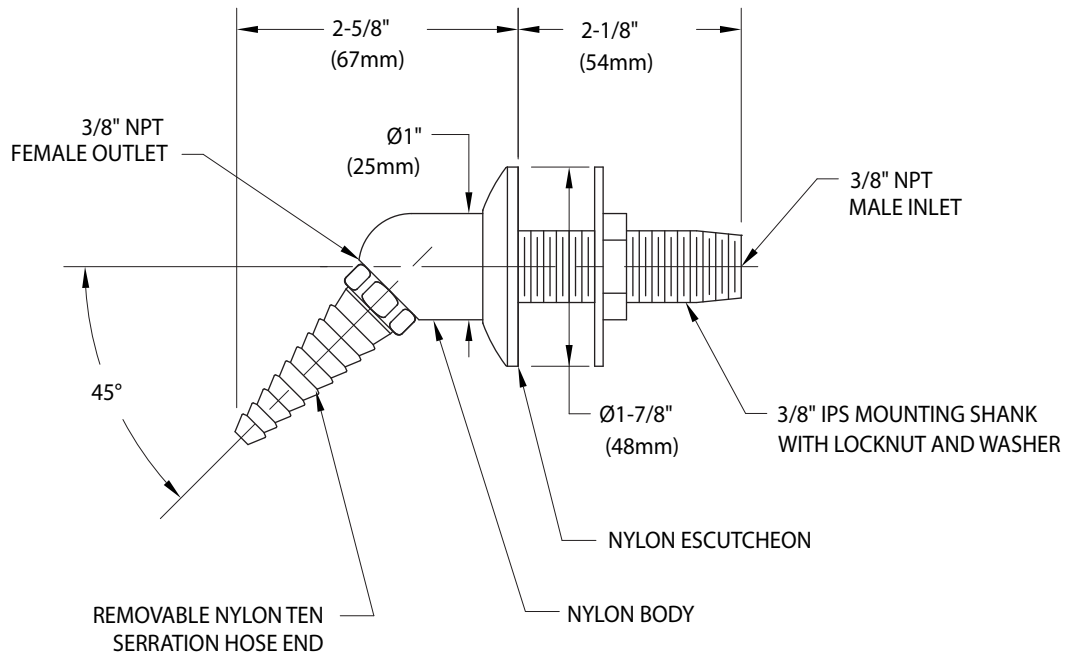

○ **L021WSA** 45° Angle Outlet Fitting, Molded Nylon, Panel Mounted

NOTE:

FITTING IS COLOR-CODED PER SERVICE INDEX COLOR AS STANDARD.

Measurements may vary $\pm 1/4$ ".