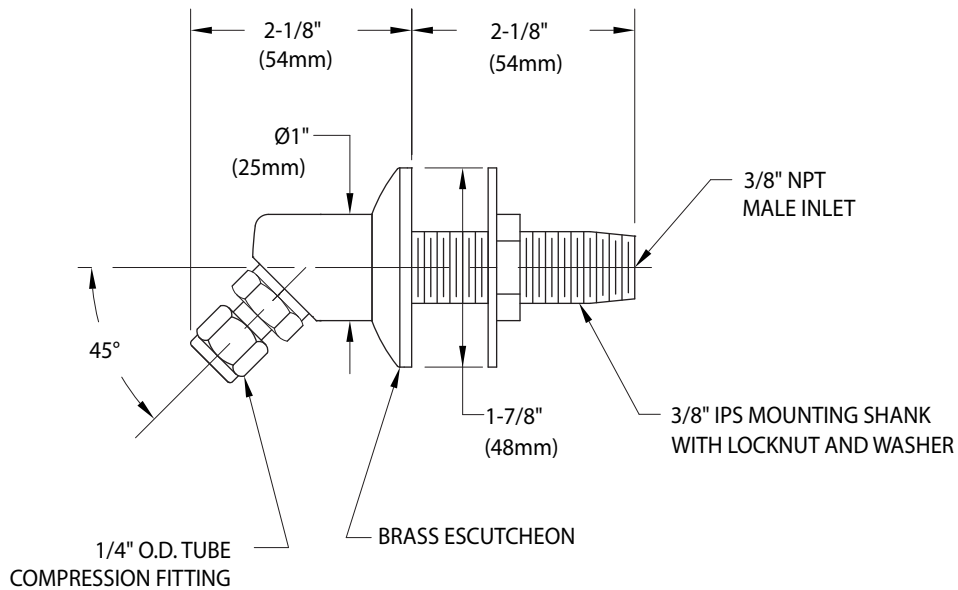

○ **L024WSA** 45° Angle Outlet Fitting, Panel Mounted, 1/4" O.D. Tube Compression Outlet

**NOTE:**

BODY IS FURNISHED WITH A POWDER-COATED FINISH COLOR-CODED PER SERVICE INDEX COLOR AS STANDARD. COMPRESSION FITTING HAS A POLISHED CHROME PLATED FINISH WITH CLEAR EPOXY COATING. OTHER FINISHES ARE AVAILABLE UPON REQUEST.

Measurements may vary  $\pm 1/4"$ .