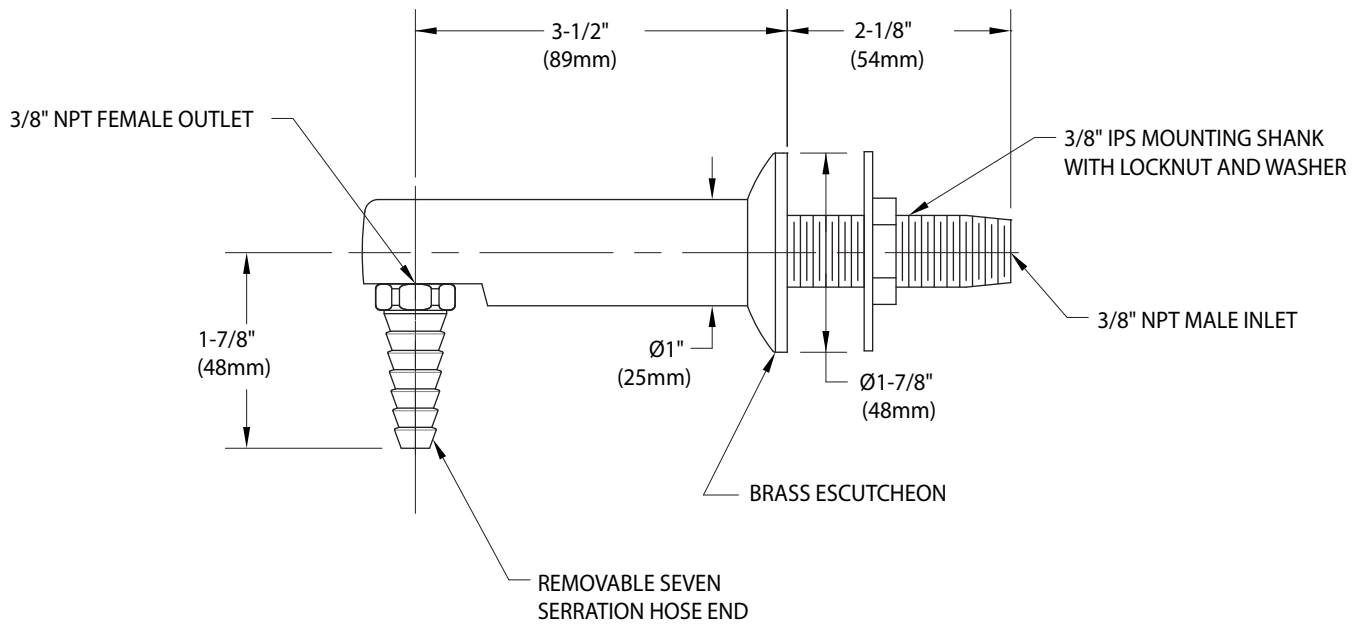

○ **L051WSA** 90° Angle Outlet Fitting, Panel Mounted, 3-1/2" Length

**NOTE:**

FITTING IS FURNISHED WITH A POWDER-COATED FINISH COLOR-CODED PER SERVICE INDEX COLOR AS STANDARD. OTHER FINISHES ARE AVAILABLE UPON REQUEST.

Measurements may vary  $\pm 1/4"$ .