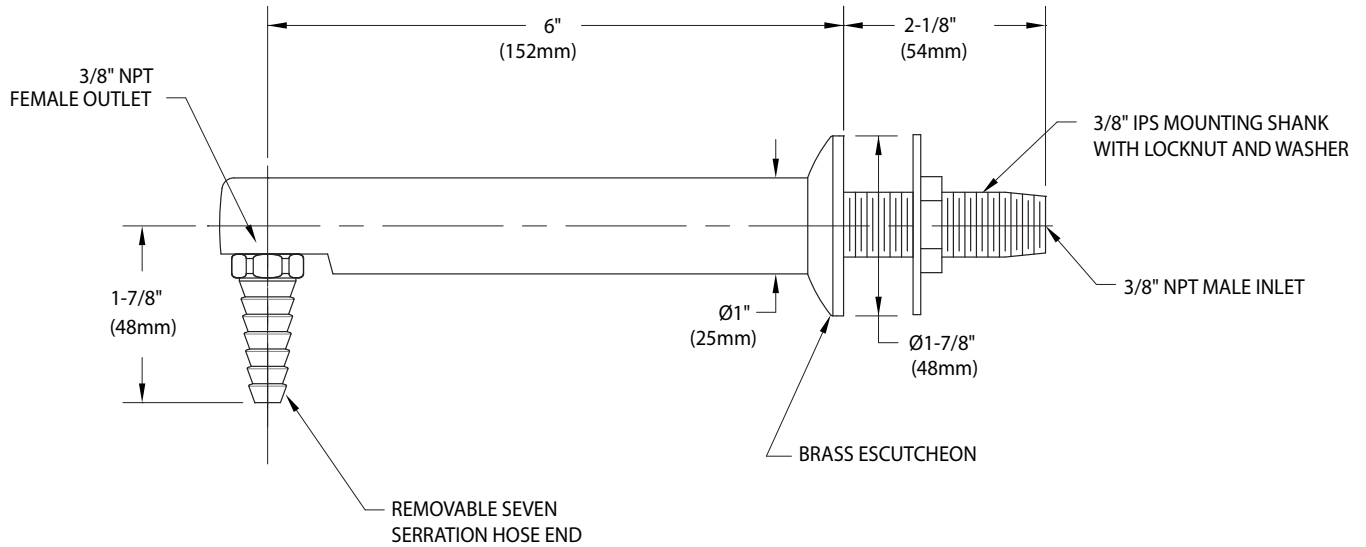

○ **L052WSA** 90° Angle Outlet Fitting, Panel Mounted, 6" Length

NOTE:

FITTING IS FURNISHED WITH A POWDER-COATED FINISH COLOR-CODED PER SERVICE INDEX COLOR AS STANDARD. OTHER FINISHES ARE AVAILABLE UPON REQUEST.

Measurements may vary $\pm 1/4"$.