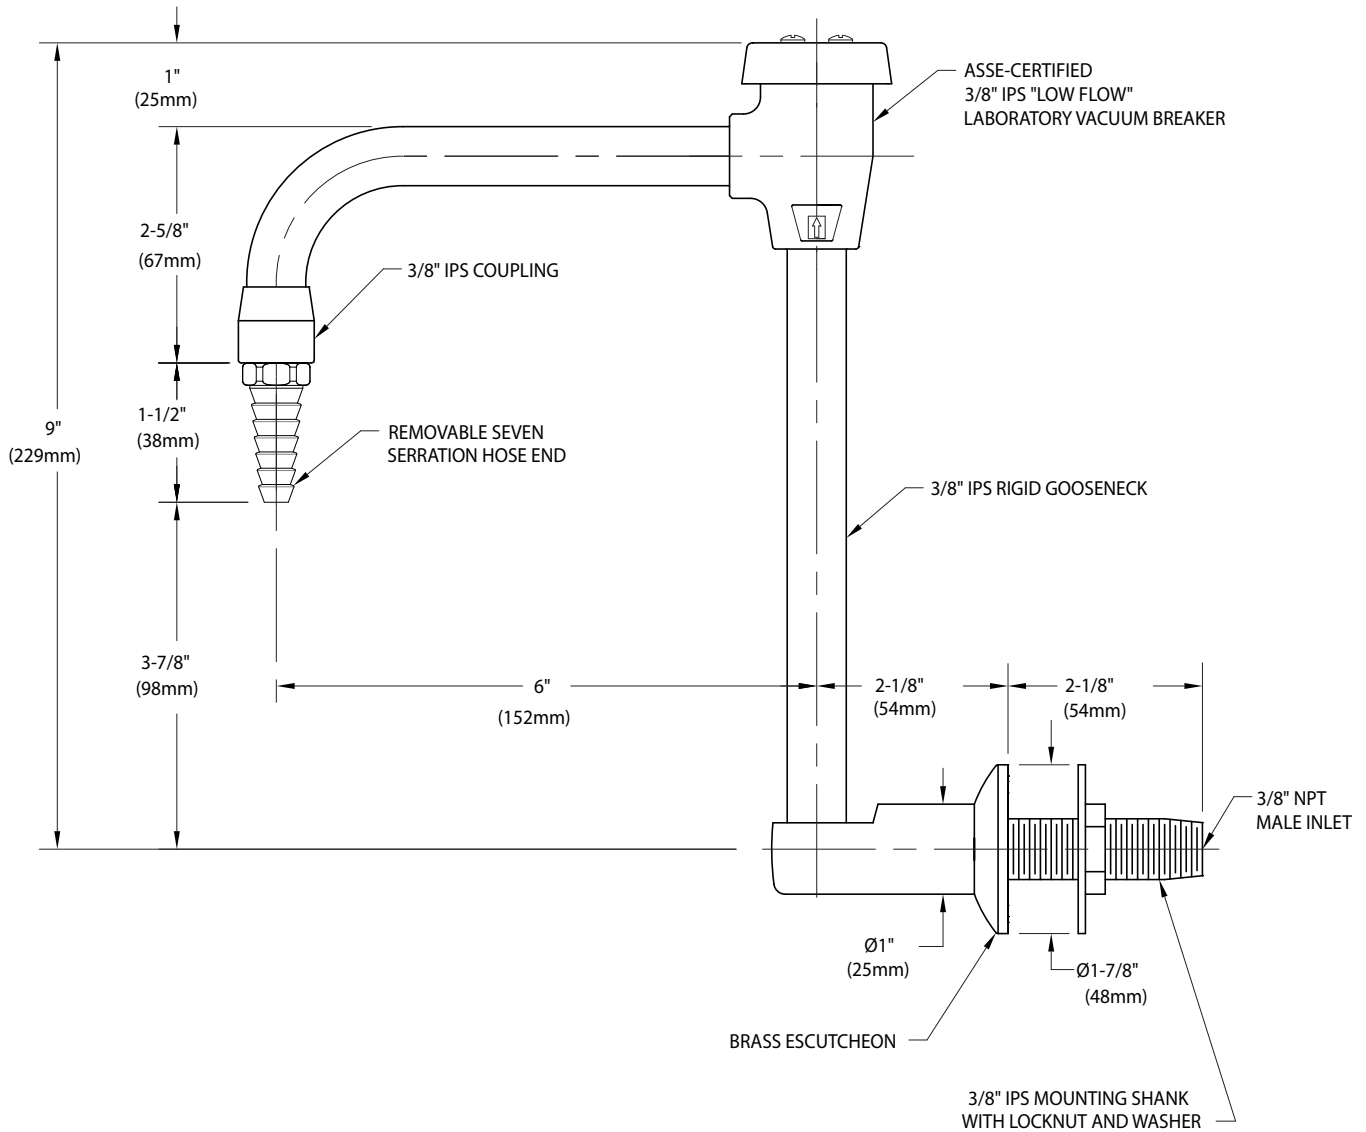

○ **L071VB-WSA** Outlet Fitting, Panel Mounted, 6" Rigid Vacuum Breaker Gooseneck

NOTES:

1. IF AERATOR IS REQUIRED IN PLACE OF HOSE END, ADD SUFFIX "55".
2. FITTING IS FURNISHED WITH A POLISHED CHROME PLATED OR POWDER-COATED FINISH COLOR-CODED PER SERVICE INDEX COLOR AS STANDARD. OTHER FINISHES ARE AVAILABLE UPON REQUEST.

Measurements may vary $\pm 1/4"$.