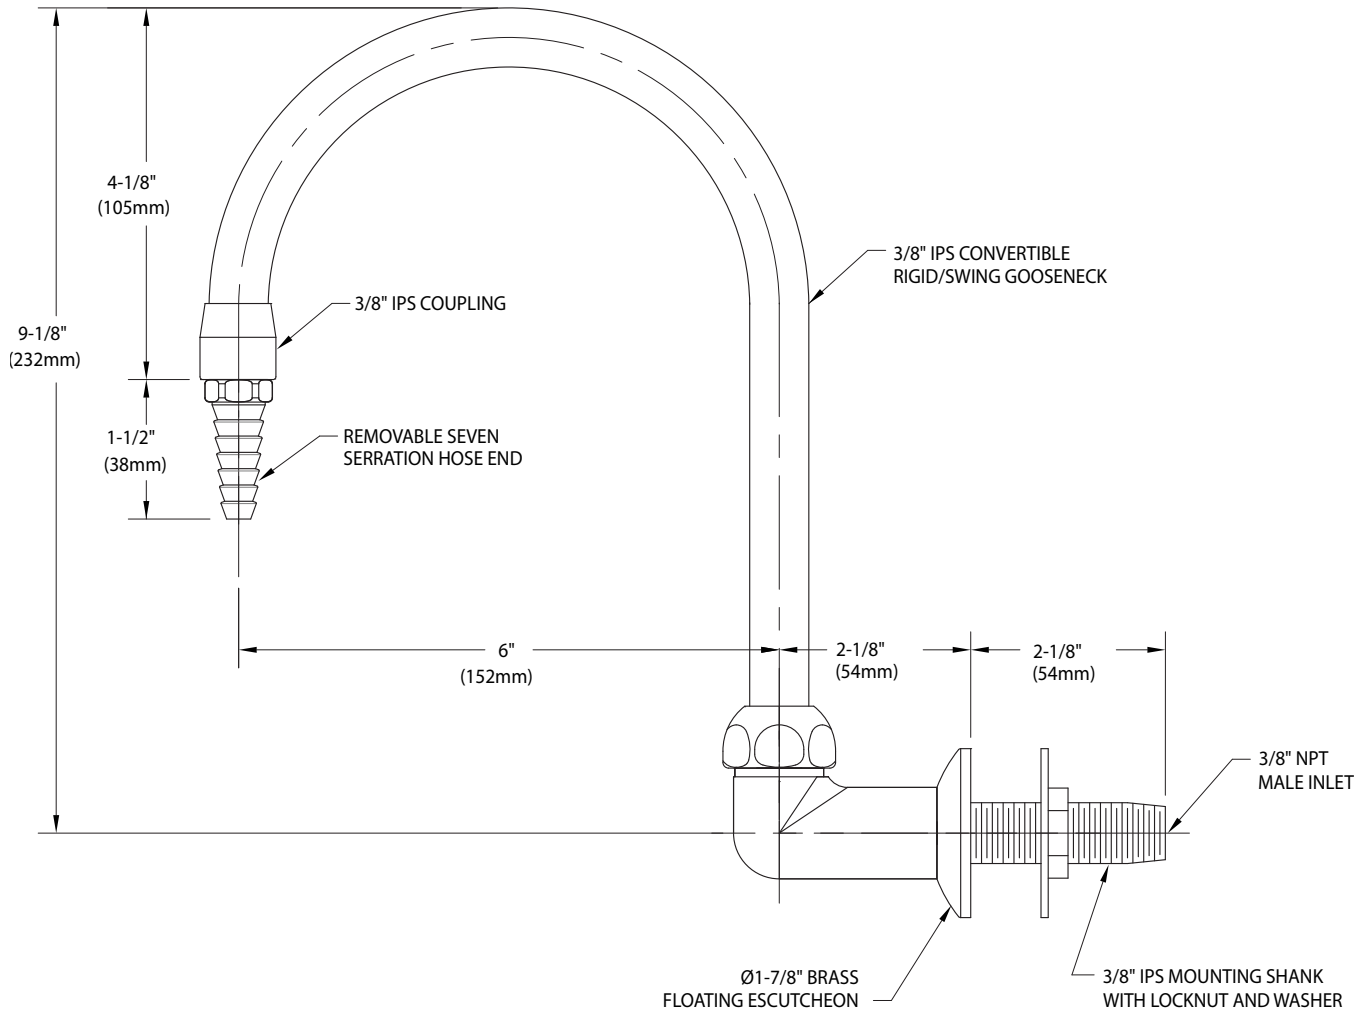

L074WSA Outlet Fitting, Panel Mounted, 6" Rigid/Swing Gooseneck

NOTE:

FITTING IS FURNISHED WITH A POLISHED CHROME PLATED OR POWDER-COATED FINISH COLOR-CODED PER SERVICE INDEX COLOR AS STANDARD. OTHER FINISHES ARE AVAILABLE UPON REQUEST.

Measurements may vary $\pm 1/4"$.