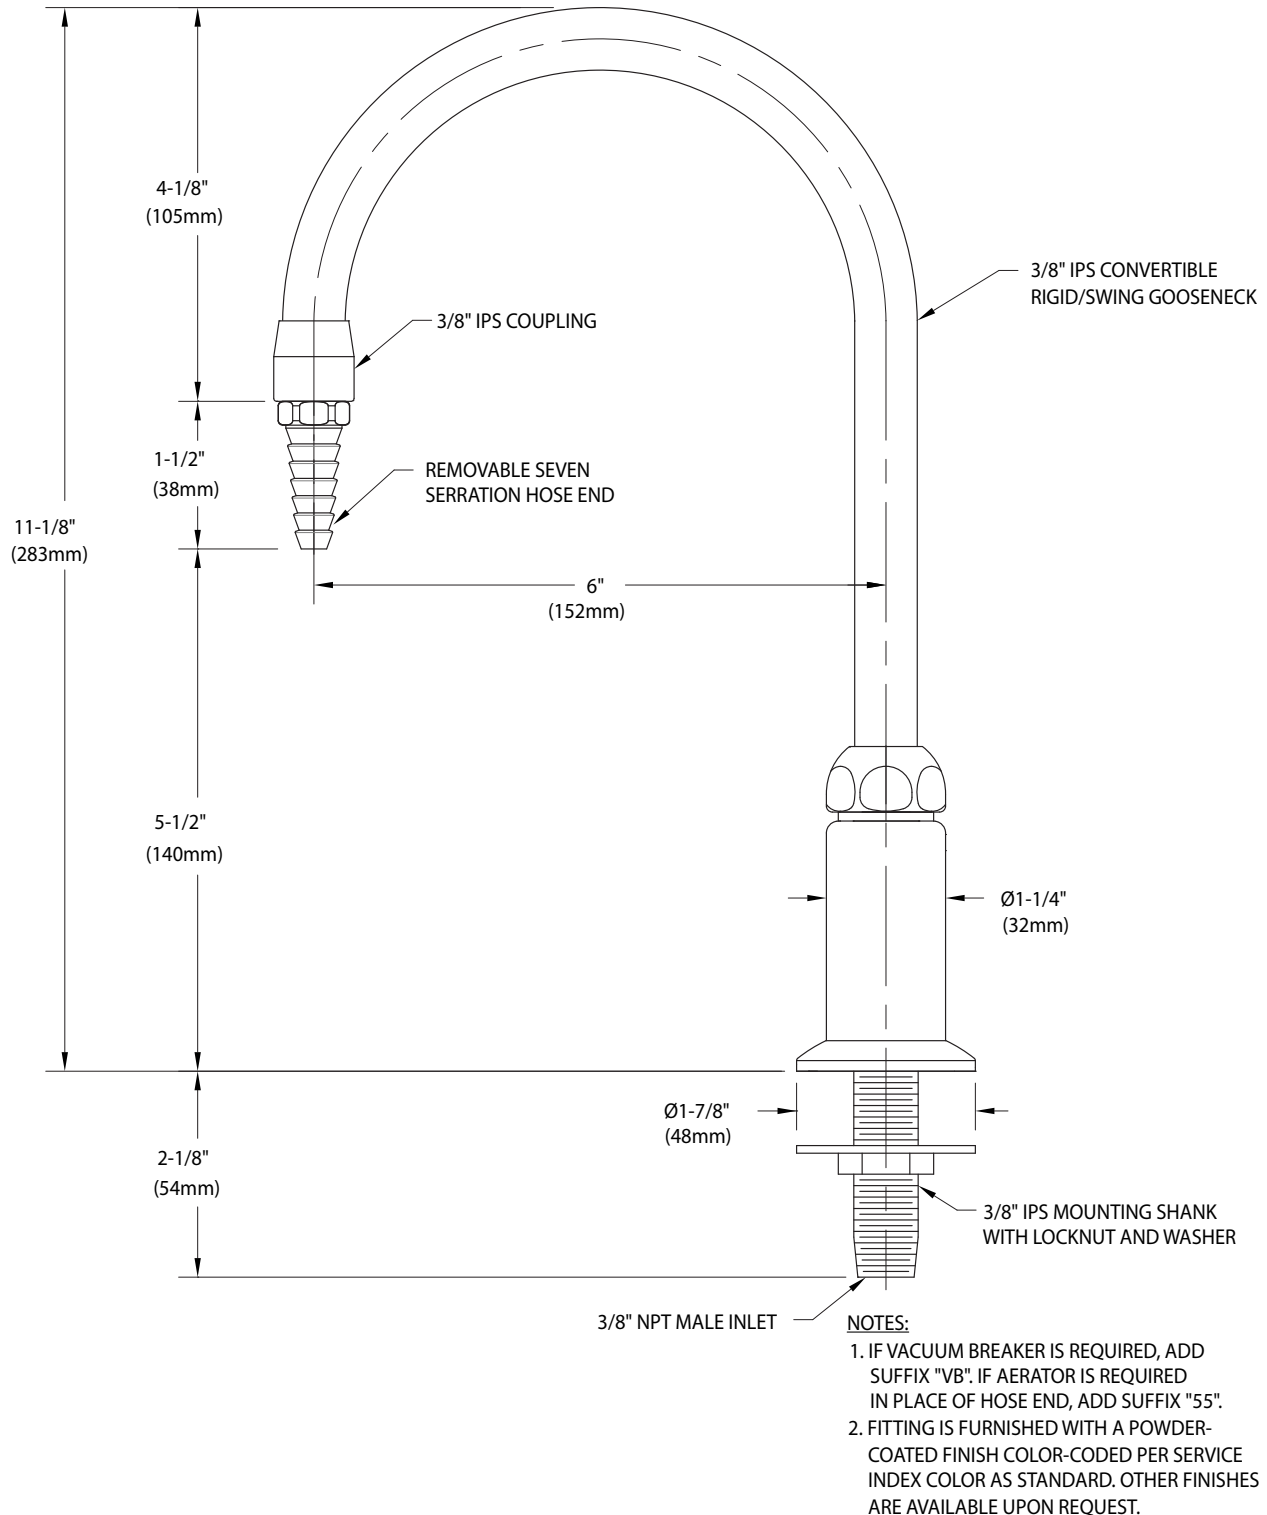

○ **L084WSA** Outlet Fitting, Deck Mounted, 6" Rigid/Swing Gooseneck

Measurements may vary ± 1/4".