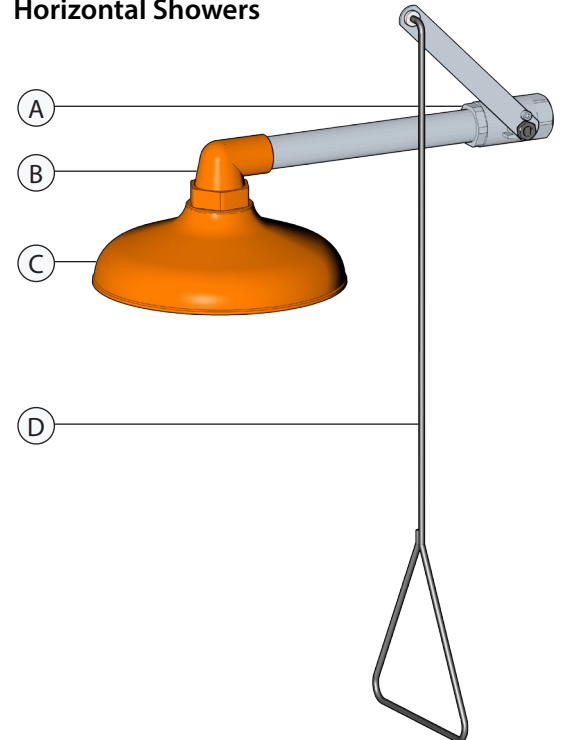

Item	Part number	Description
Valve/Arm Assemblies		
A	AP600-335H	1" IPS Chrome Plated Brass Stay-Open Ball Valve, Horizontal, Single Activation
	AP600-335V	1" IPS Chrome Plated Brass Stay-Open Ball Valve, Vertical, Single Activation
	AP600-345H	1" IPS Chrome Plated Brass Self-Closing Ball Valve, Horizontal
	AP600-345V	1" IPS Chrome Plated Brass Self-Closing Ball Valve, Vertical
	AP600-340H	1" IPS Chrome Plated Brass Stay-Open, Dual Activation Valve, Horizontal
	AP600-340V	1" IPS Chrome Plated Brass Stay-Open, Dual Activation Valve, Vertical
<i>Note: Above Assemblies include stainless steel actuating arm.</i>		

Elbows		
B	330-12-08RSE-OR	Orange ABS Plastic
	330-12-08RSE-GR	Green ABS Plastic
	330-12-08RSE-YE	Yellow ABS Plastic
	300-08SE	1" IPS Galvanized Steel Street Elbow
	320-08SE	1" IPS Stainless Steel Street Elbow

Shower heads		
C	AP450-032ORG	Orange ABS Plastic Shower Head
	AP450-032GRN	Green ABS Plastic Shower Head
	AP450-032YEL	Yellow ABS Plastic Shower Head
	AP450-048	10" Diameter Stainless Steel
	AP450-062	10" Dia. Recessed Flanged Stainless Steel
	AP450-016	8" Dia. Chrome Plated Brass

Actuating Components		
D	AP050-079	29" Stainless Steel Pull Rod
	AP050-080	47-1/2" Stainless Steel Pull Rod
	AP050-081	Extended Length Stainless Steel Pull Rod
	050-049	Stainless Steel Guide Plate

Horizontal Showers