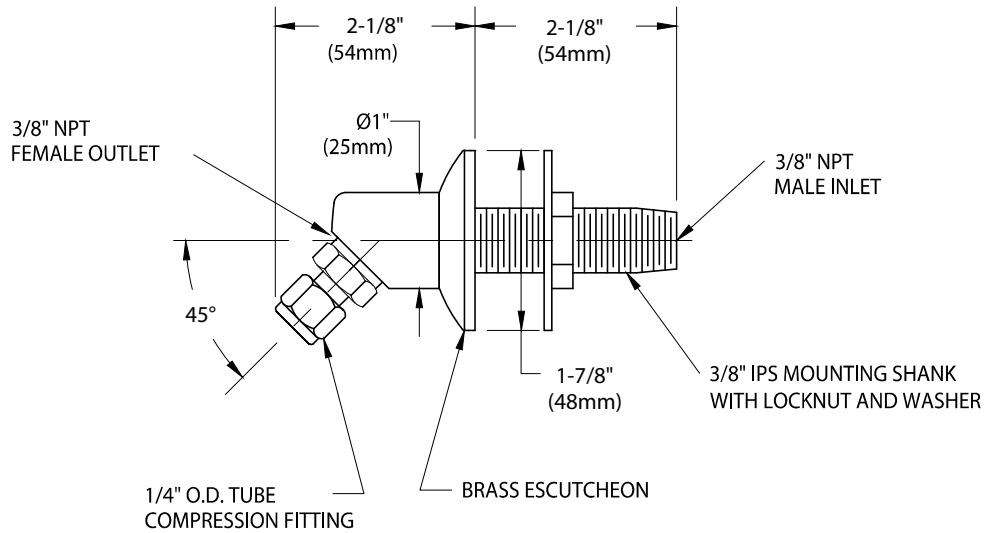

CT024WSA

45° ANGLE OUTLET FITTING, PANEL MOUNTED, 1/4" O.D. COMPRESSION OUTLET

NOTE:

1. BODY IS FURNISHED WITH A COLORTECH EPOXY POWDER COATED FINISH COLOR-CODED PER SERVICE INDEX COLOR AS STANDARD. COMPRESSION FITTING HAS A POLISHED CHROME PLATED FINISH WITH CLEAR EPOXY COATING. OTHER FINISHES ARE AVAILABLE UPON REQUEST.

MEASUREMENTS MAY VARY ±1/4" (6mm).

WaterSaver Faucet Co. 312 666 5500 t
701 West Erie Street 312 666 5501 f
Chicago, IL 60654 wsflab.com

Drawing Number:

Revised: 072607-KJS