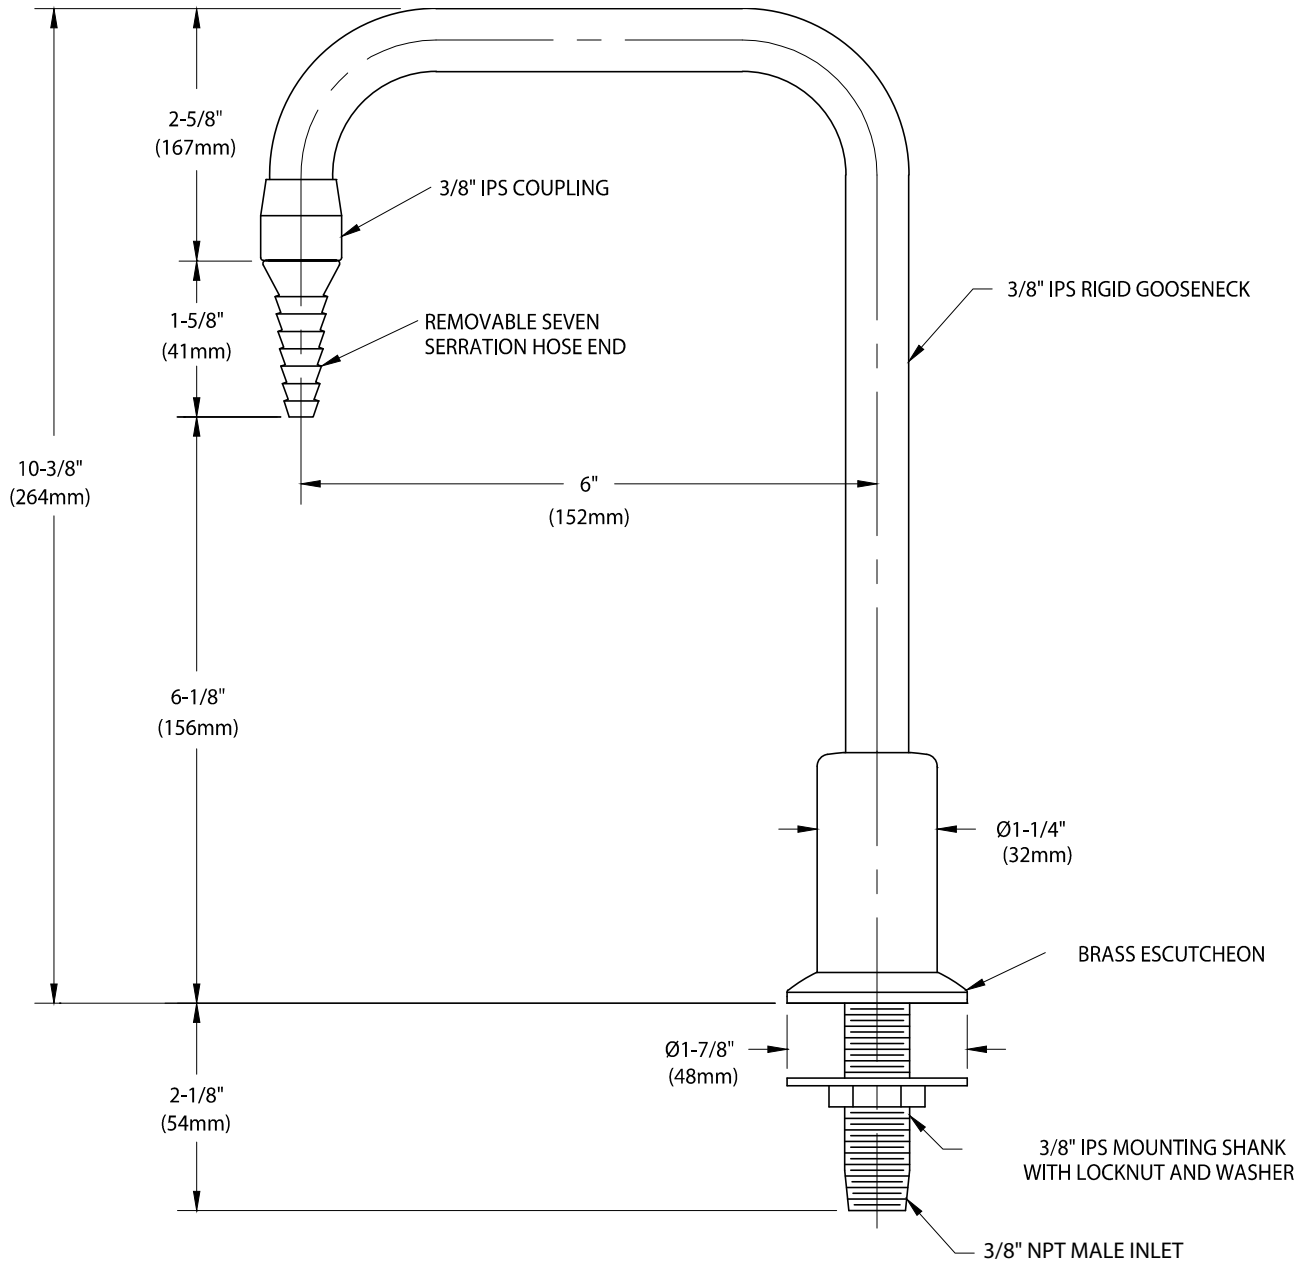

CT081WSA Outlet Fitting, Panel Mounted, 6" Rigid/Swing Gooseneck

NOTES:

1. IF AERATOR IS REQUIRED IN PLACE OF HOSE END, ADD SUFFIX "55".
2. FITTING IS FURNISHED WITH A COLORTECH POWDER-COATED FINISH AS STANDARD. OTHER FINISHES ARE AVAILABLE UPON REQUEST.

Measurements may vary ± 1/4".