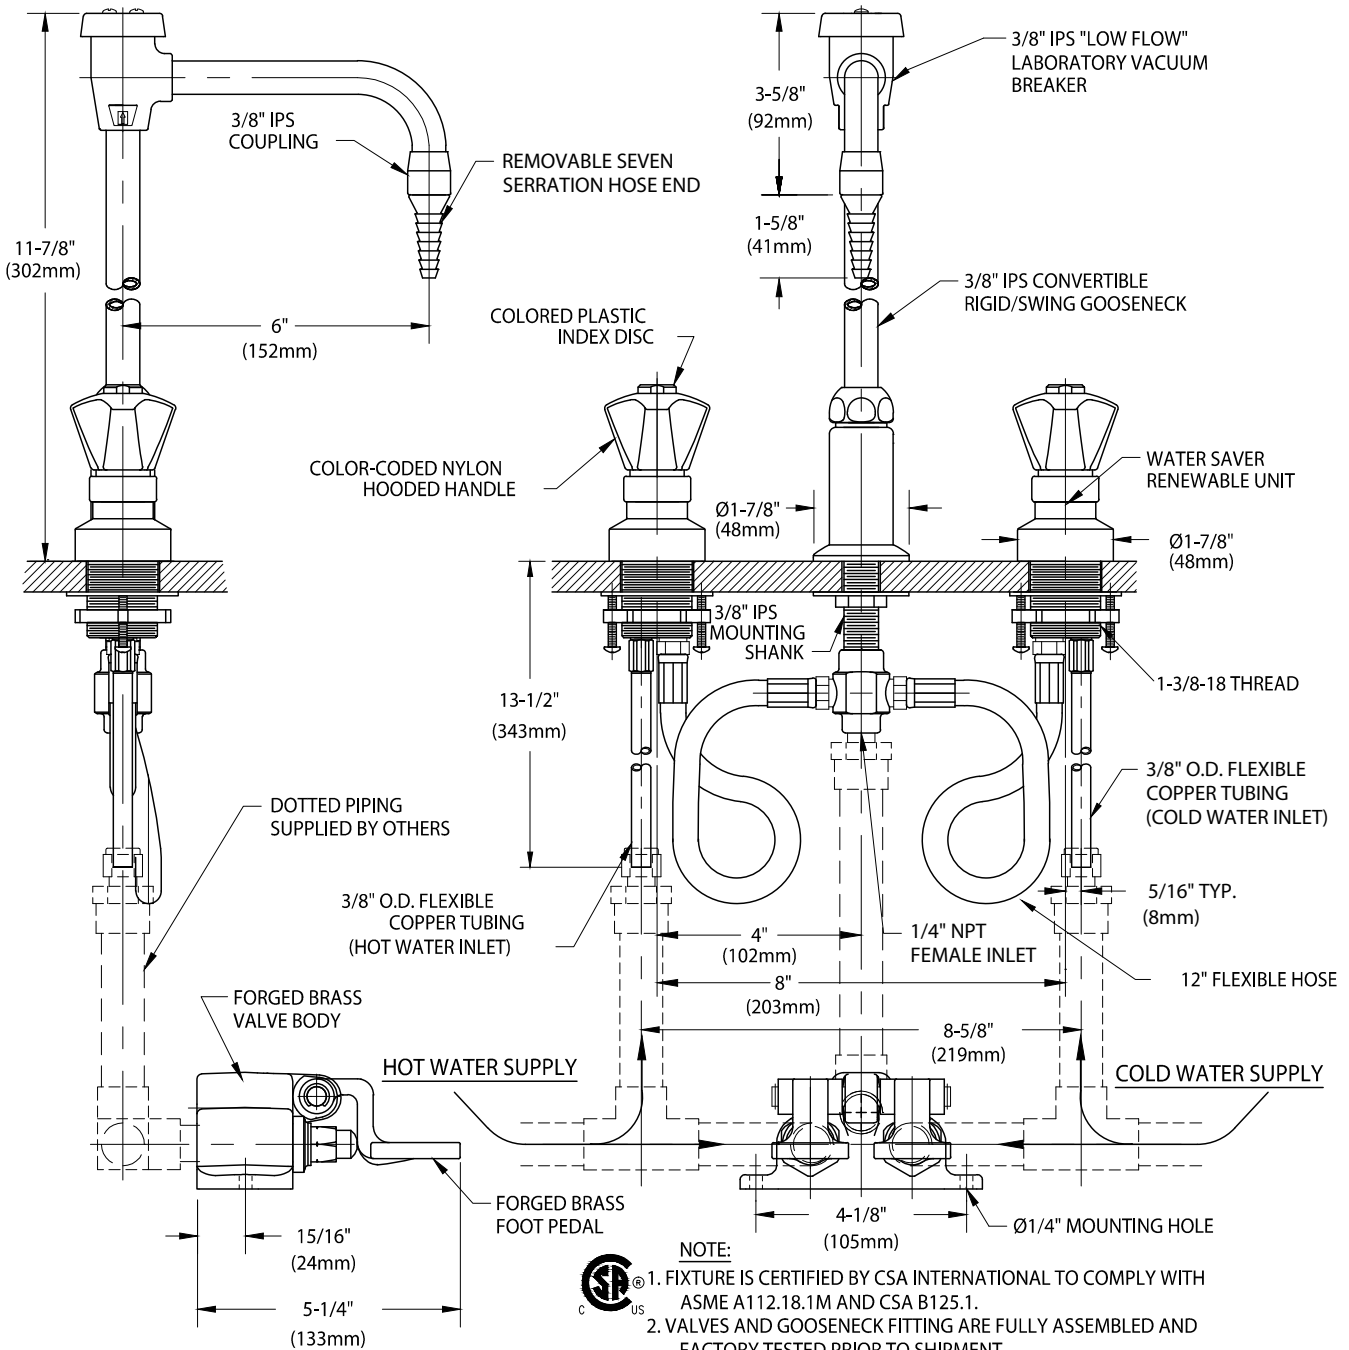

CT2214TWI-VB-3001 Laboratory Mixing Faucet, Deck Mounted, 6" Rigid/Swing Vacuum Gooseneck, Floor Mounted Foot-Operated Self-Closing Mixing Valve

Measurements may vary ± 1/4".