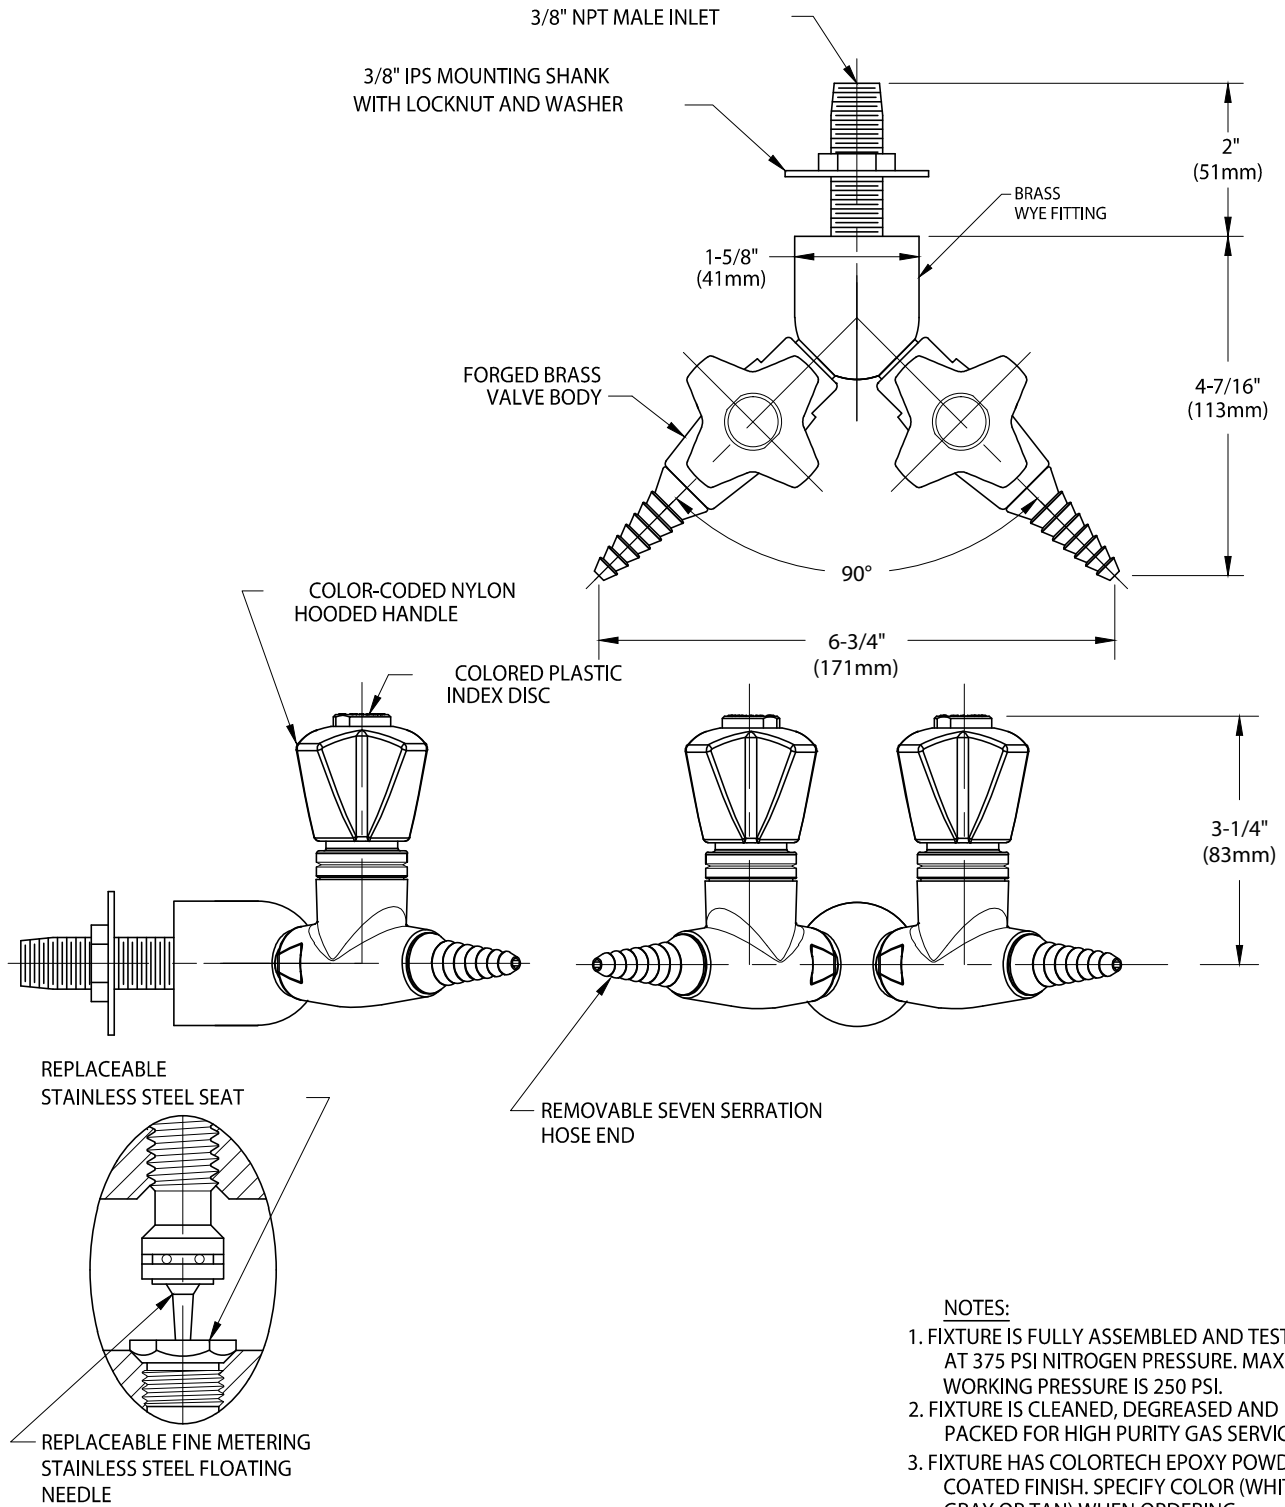

CT2870-141WSA Fine Control Needle Valve Assembly, Panel Mounted Double

Measurements may vary ± 1/4".