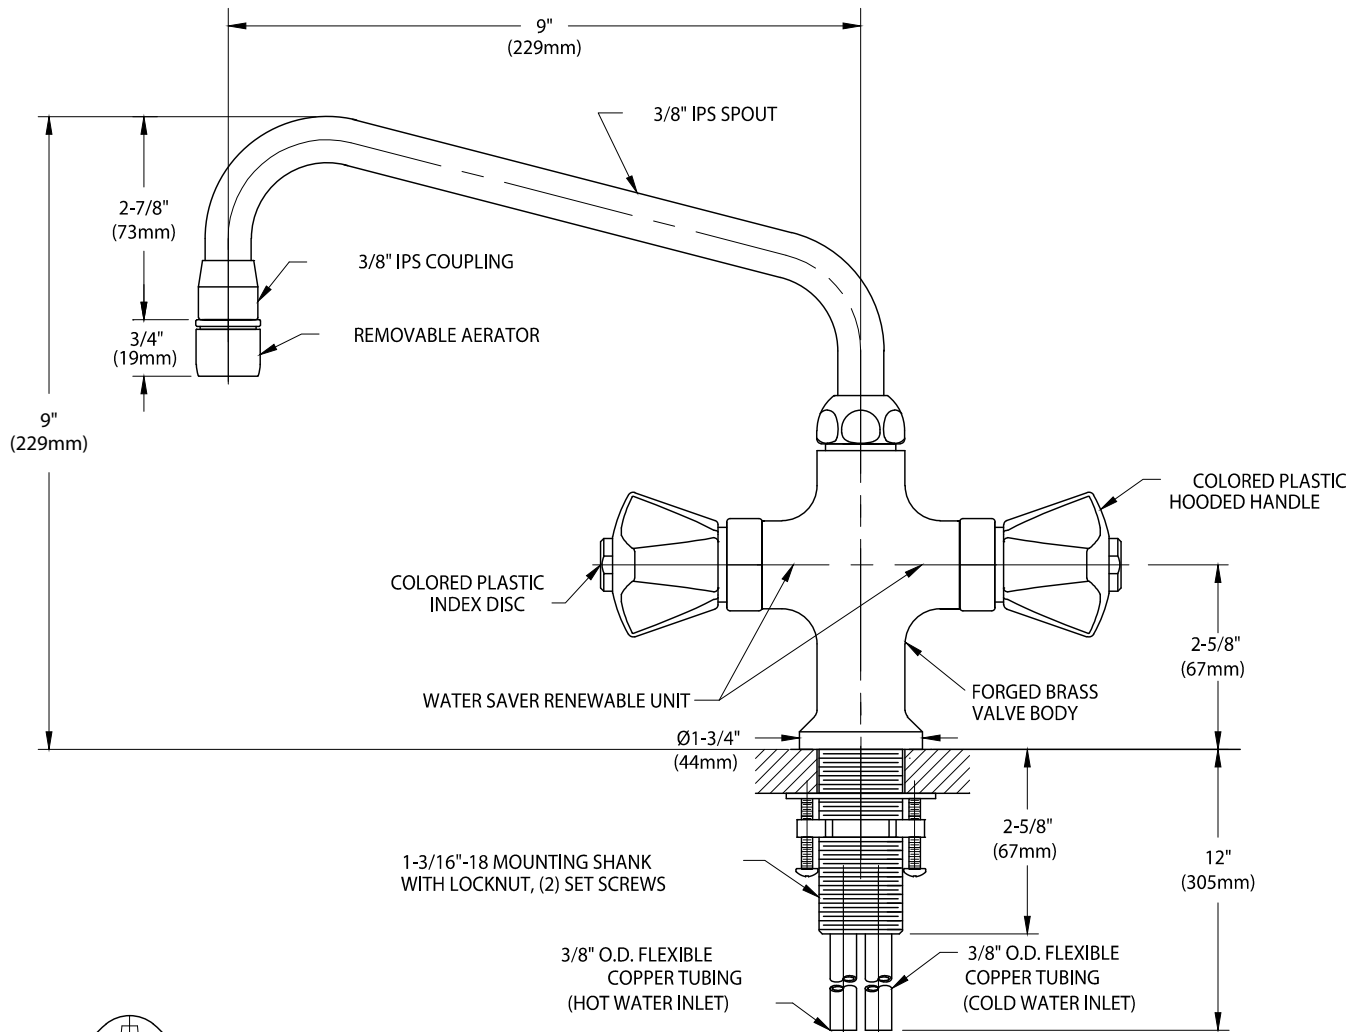

CT409 Deck Mounted Mixing Faucet With 9" Rigid/Swing Spout, Aerator

WATER SAVER RENEWABLE UNIT WITH REPLACEABLE STAINLESS STEEL SEAT

NOTES:

1. FIXTURE IS FULLY ASSEMBLED AND FACTORY TESTED PRIOR TO SHIPMENT.
2. FIXTURE IS CERTIFIED BY CSA INTERNATIONAL TO COMPLY WITH ASME A112.18.1M AND CSA B125.1.
3. FIXTURE HAS COLORTECH EPOXY POWDER COATED FINISH. SPECIFY COLOR (WHITE, GRAY OR TAN) WHEN ORDERING.

Measurements may vary ± 1/4".