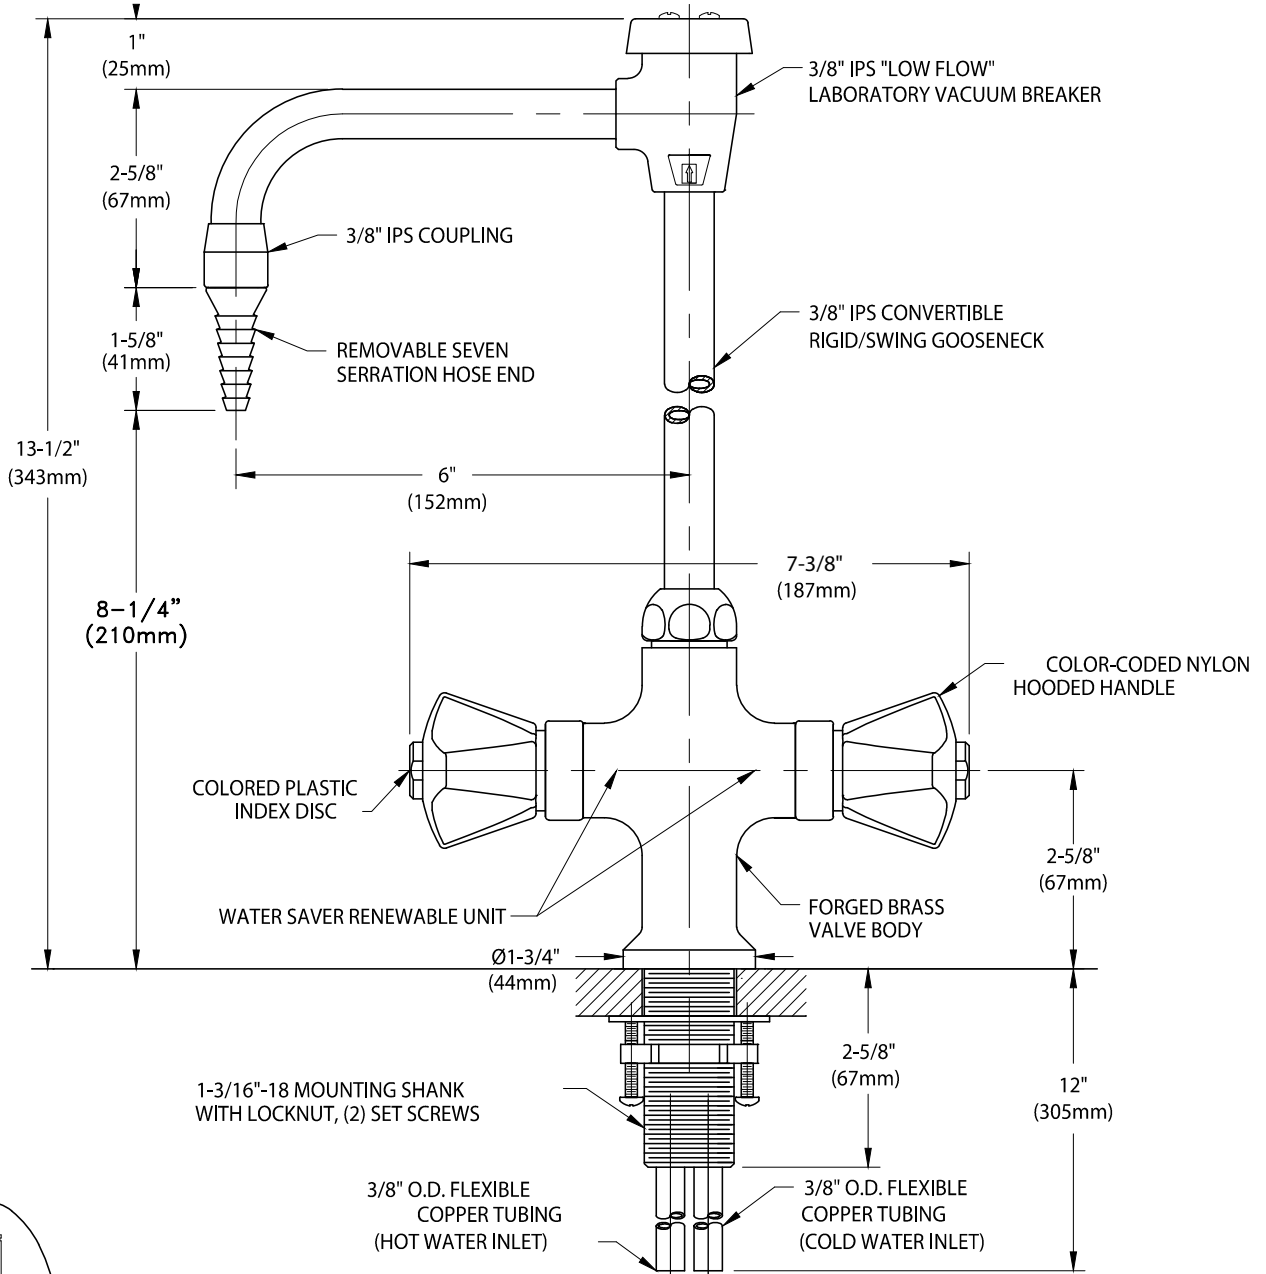

CT414VB Laboratory Mixing Faucet, Deck Mounted, 6" Rigid/Swing Vacuum Breaker Gooseneck

WATER SAVER RENEWABLE UNIT WITH REPLACEABLE STAINLESS STEEL SEAT

NOTES:

1. FIXTURE IS FULLY ASSEMBLED AND FACTORY TESTED PRIOR TO SHIPMENT.
2. VACUUM BREAKER IS CERTIFIED TO COMPLY WITH ASSE 1001.
3. FIXTURE IS CERTIFIED BY CSA INTERNATIONAL TO COMPLY WITH ASME A112.18.1M AND CSA B125.1.
4. FIXTURE HAS COLORTECH EPOXY POWDER COATED FINISH. SPECIFY COLOR (WHITE, GRAY OR TAN) WHEN ORDERING.

Measurements may vary ± 1/4".