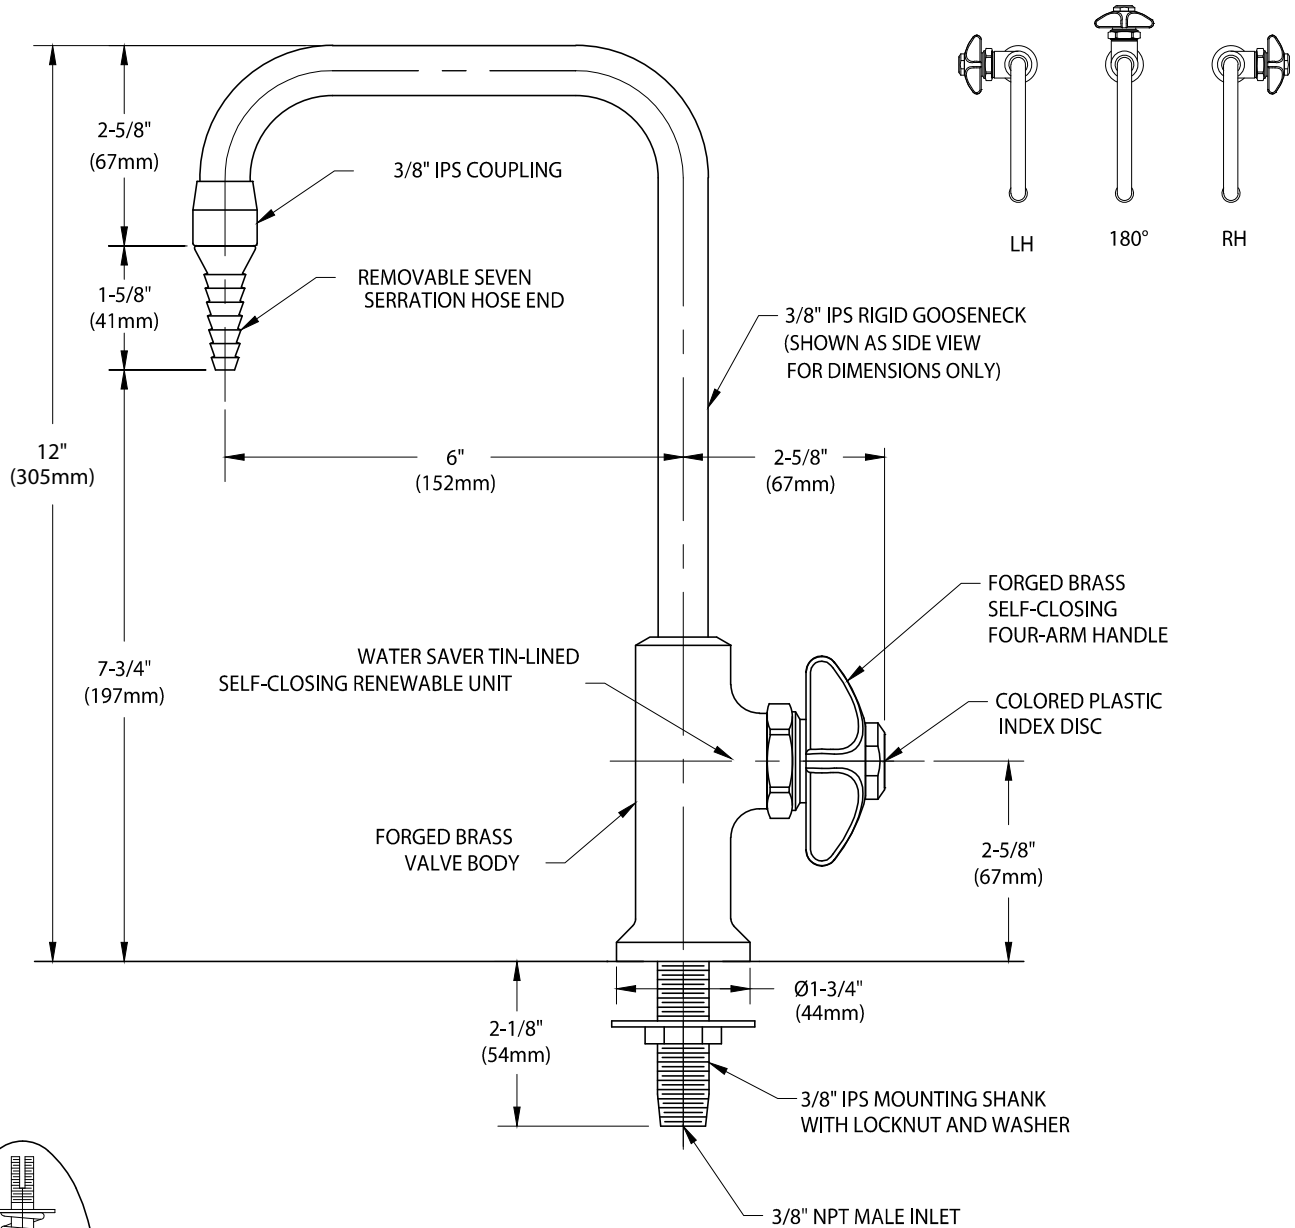

CT681 Pure Water Faucet, Tin-Lined Brass, Deck Mounted, Self-Closing Control, 6" Rigid Gooseneck

TIN-LINED SELF-CLOSING WATER SAVER RENEWABLE UNIT WITH REPLACEABLE STAINLESS STEEL SEAT

NOTES:

1. FIXTURE HAS INTERIOR LINING OF PURE TIN.
2. FIXTURE IS FULLY ASSEMBLED AND FACTORY TESTED PRIOR TO SHIPMENT.
3. FIXTURE HAS COLORTECH EPOXY POWDER COATED FINISH. SPECIFY COLOR (WHITE, GRAY OR TAN) WHEN ORDERING.

Measurements may vary ± 1/4".