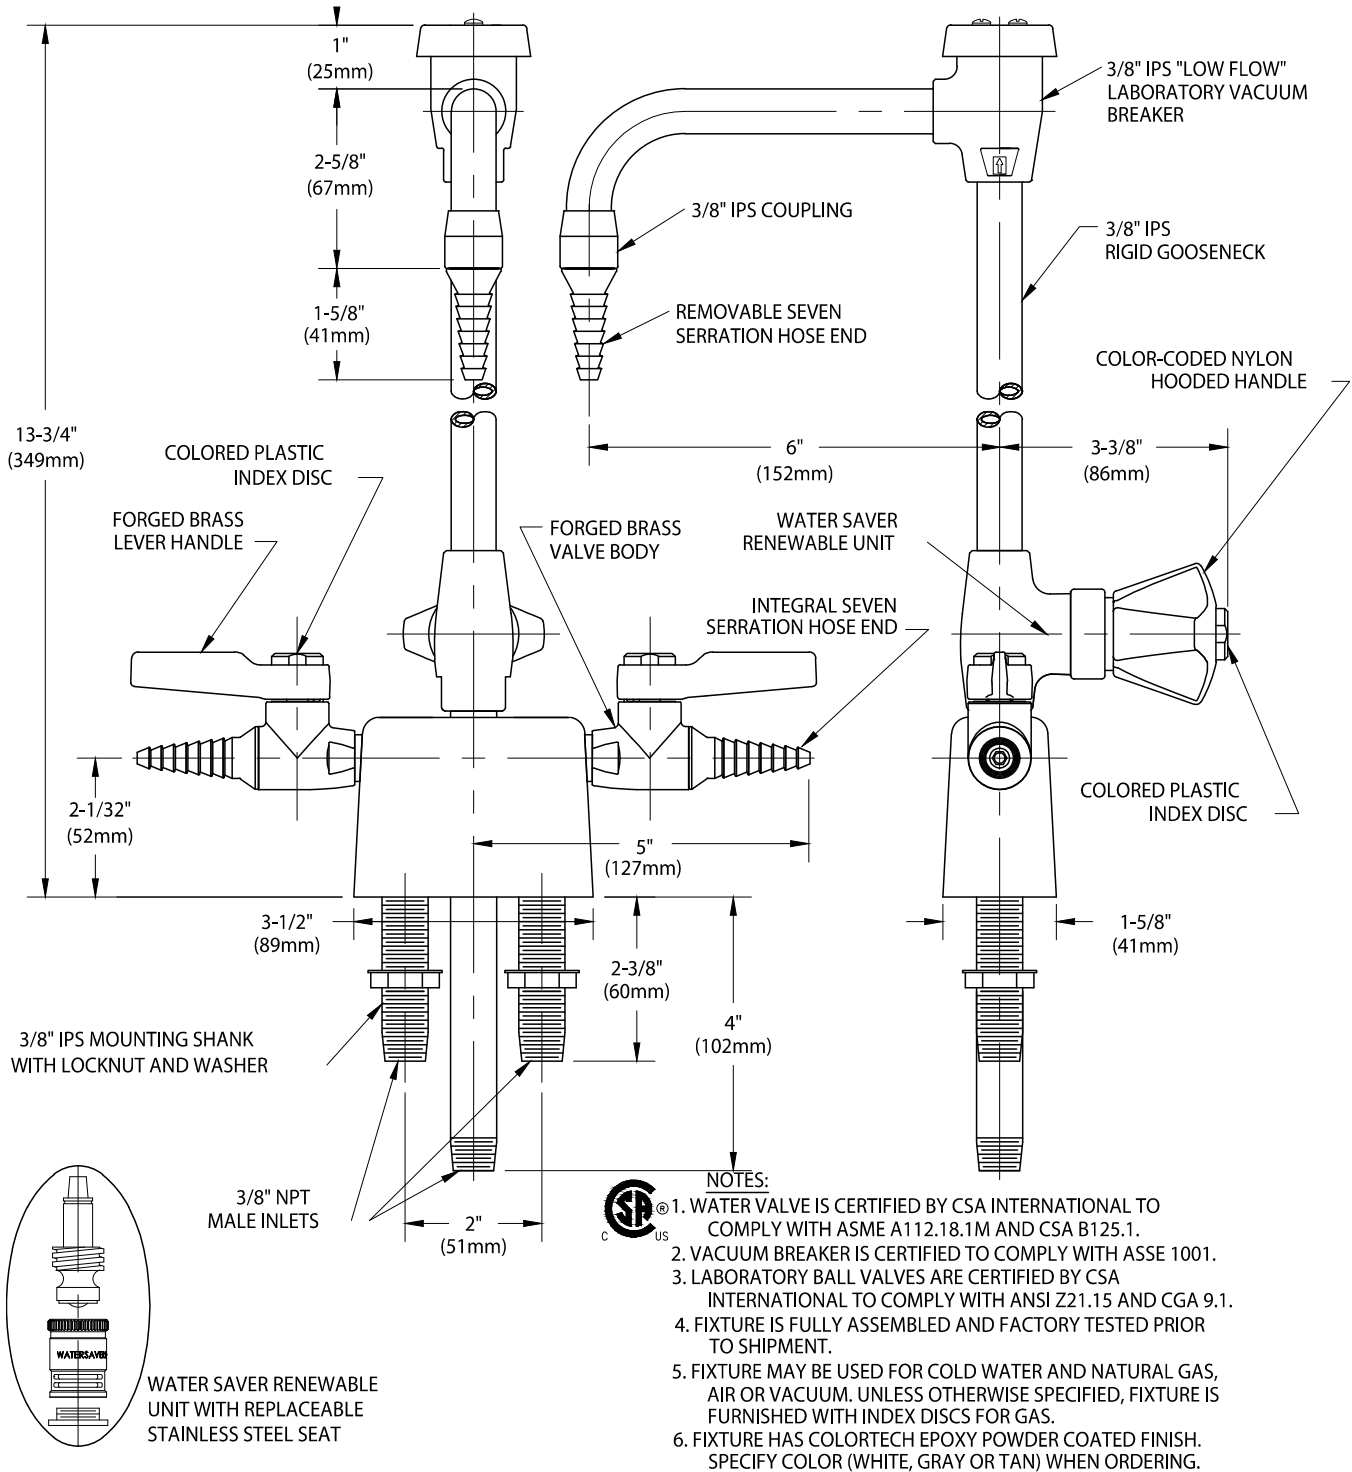

○ L68VB-WSA Triple Service Fixture, Deck Mounted, 6" Rigid Vacuum Breaker Gooseneck

Measurements may vary ± 1/4".