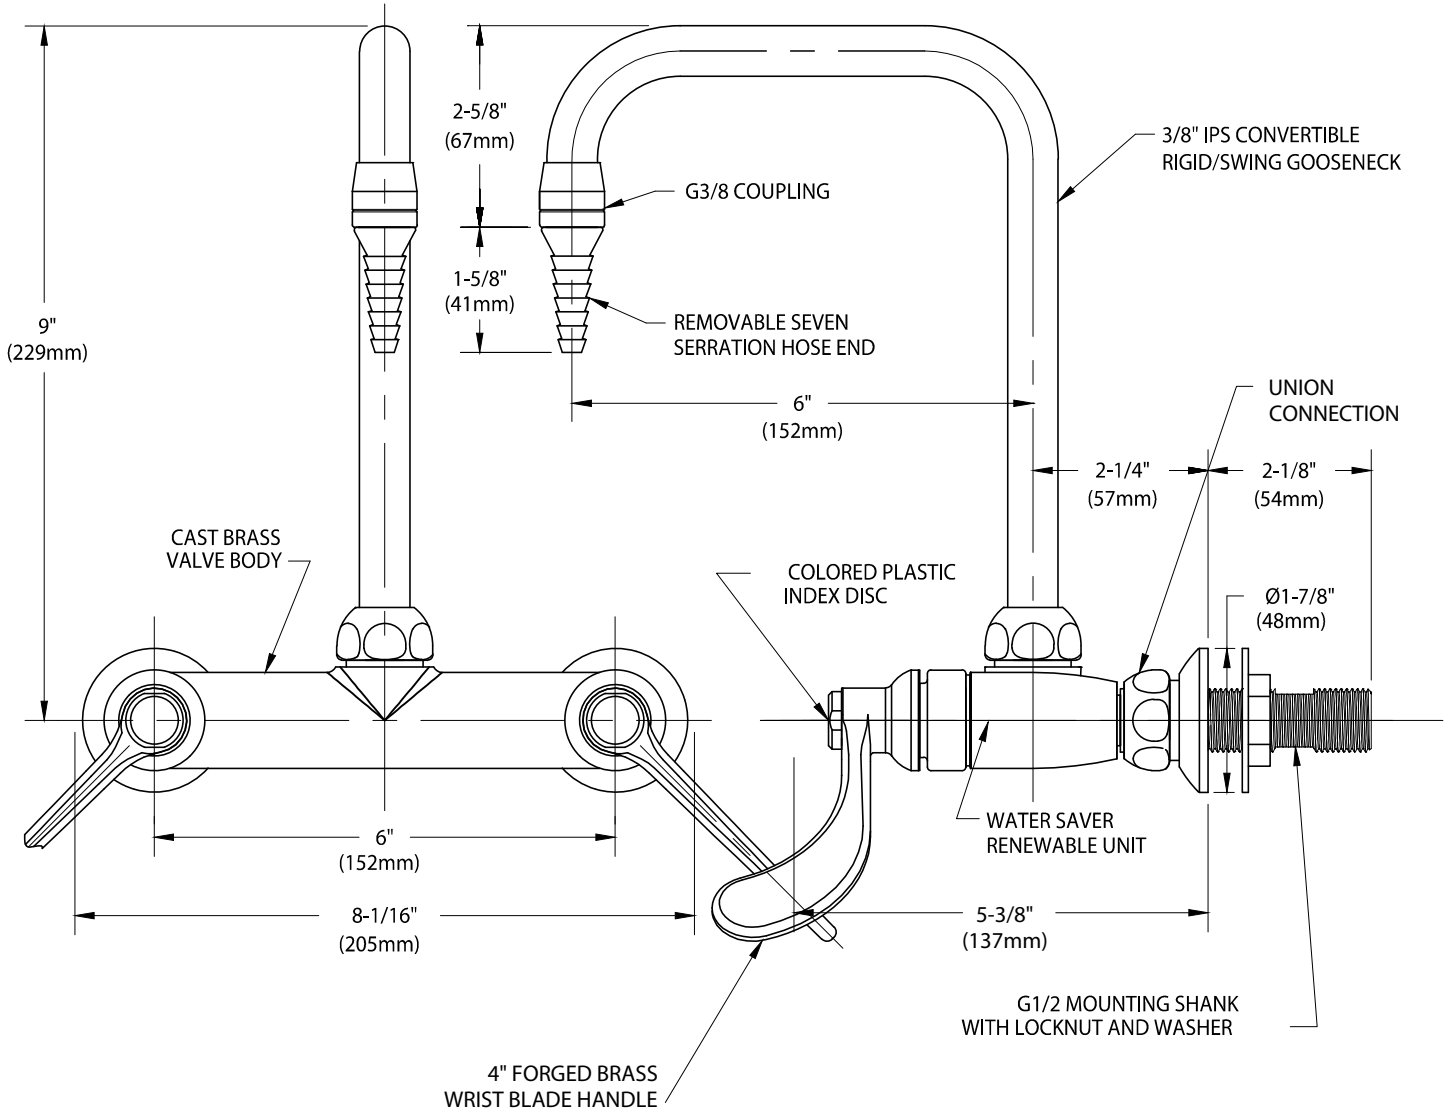

WaterSaver

ColorTech BT

BT1714BH-WSA

LABORATORY MIXER TAP, PANEL MOUNTED, 6" RIGID/SWING GOOSENECK, WRIST BLADE HANDLES

WATER SAVER RENEWABLE UNIT WITH REPLACEABLE STAINLESS STEEL SEAT

MEASUREMENTS MAY VARY ±1/4" (6mm).

NOTES:

1. FITTING IS FULLY ASSEMBLED AND FACTORY TESTED PRIOR TO SHIPMENT.
2. FITTING HAS COLORTECH EPOXY POWDER COATED FINISH. SPECIFY COLOR (WHITE, GRAY OR TAN) WHEN ORDERING.
3. IF CERAMIC DISC UNITS ARE DESIRED, ORDER BTC1714BH-WSA