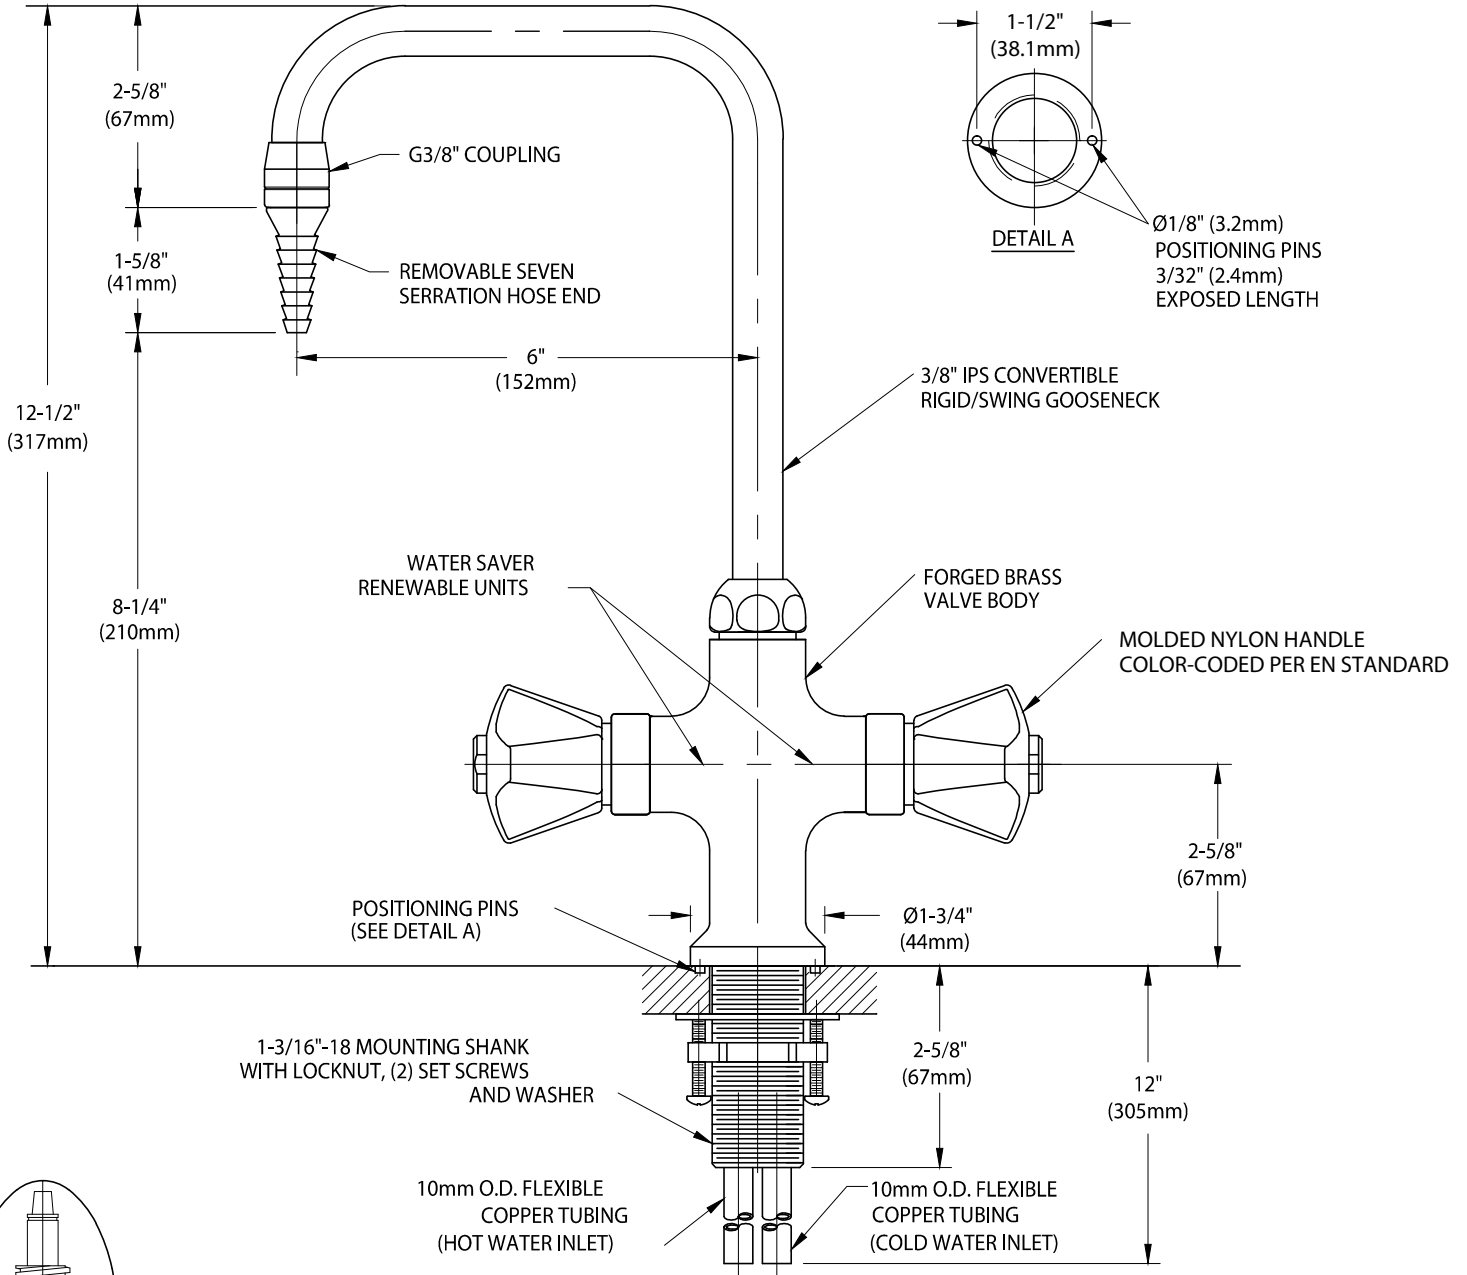

WaterSaver

ColorTech BT

BT414

LABORATORY MIXER TAP, DECK MOUNTED, 6" RIGID/SWING GOOSENECK

WATER SAVER RENEWABLE UNIT WITH REPLACEABLE STAINLESS STEEL SEAT

MEASUREMENTS MAY VARY ±1/4" (6mm).

WaterSaver Faucet Co. 312 666 5500 t
701 West Erie Street 312 666 5501 f
Chicago, IL 60654 wsflab.com

Drawing Number:

Revised: 041013-TEC

NOTES:

1. FITTING IS FULLY ASSEMBLED AND FACTORY TESTED PRIOR TO SHIPMENT.
2. FITTING HAS COLORTECH EPOXY POWDER COATED FINISH. SPECIFY COLOR (WHITE, GRAY OR TAN) WHEN ORDERING.
3. IF CERAMIC DISC UNIT IS DESIRED, ORDER BTC414.