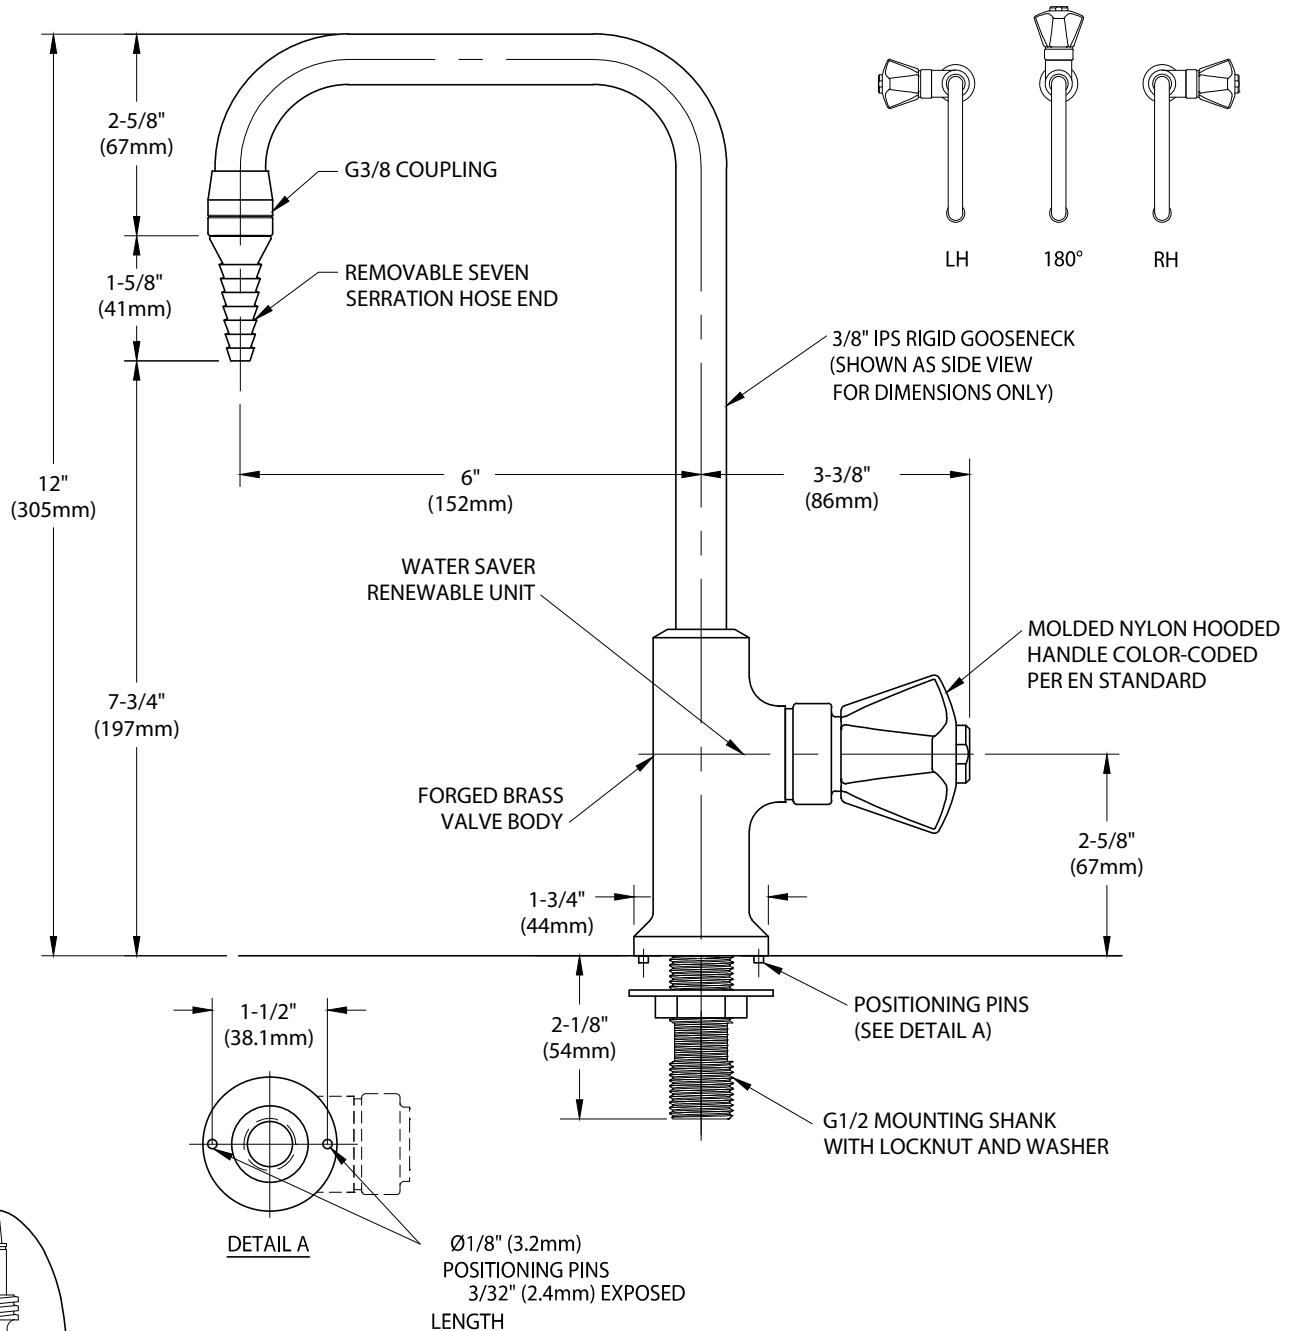

BT611

LABORATORY SINGLE TAP, DECK MOUNTED, 6" RIGID GOOSENECK

WATER SAVER RENEWABLE UNIT WITH REPLACEABLE STAINLESS STEEL SEAT

MEASUREMENTS MAY VARY ±1/4" (6mm).

NOTES:

1. FITTING IS FULLY ASSEMBLED AND FACTORY TESTED PRIOR TO SHIPMENT.
2. FITTING HAS COLORTECH EPOXY POWDER COATED FINISH. SPECIFY COLOR (WHITE, GRAY OR TAN) WHEN ORDERING.
3. IF CERAMIC DISC UNIT IS DESIRED, ORDER BTC611.