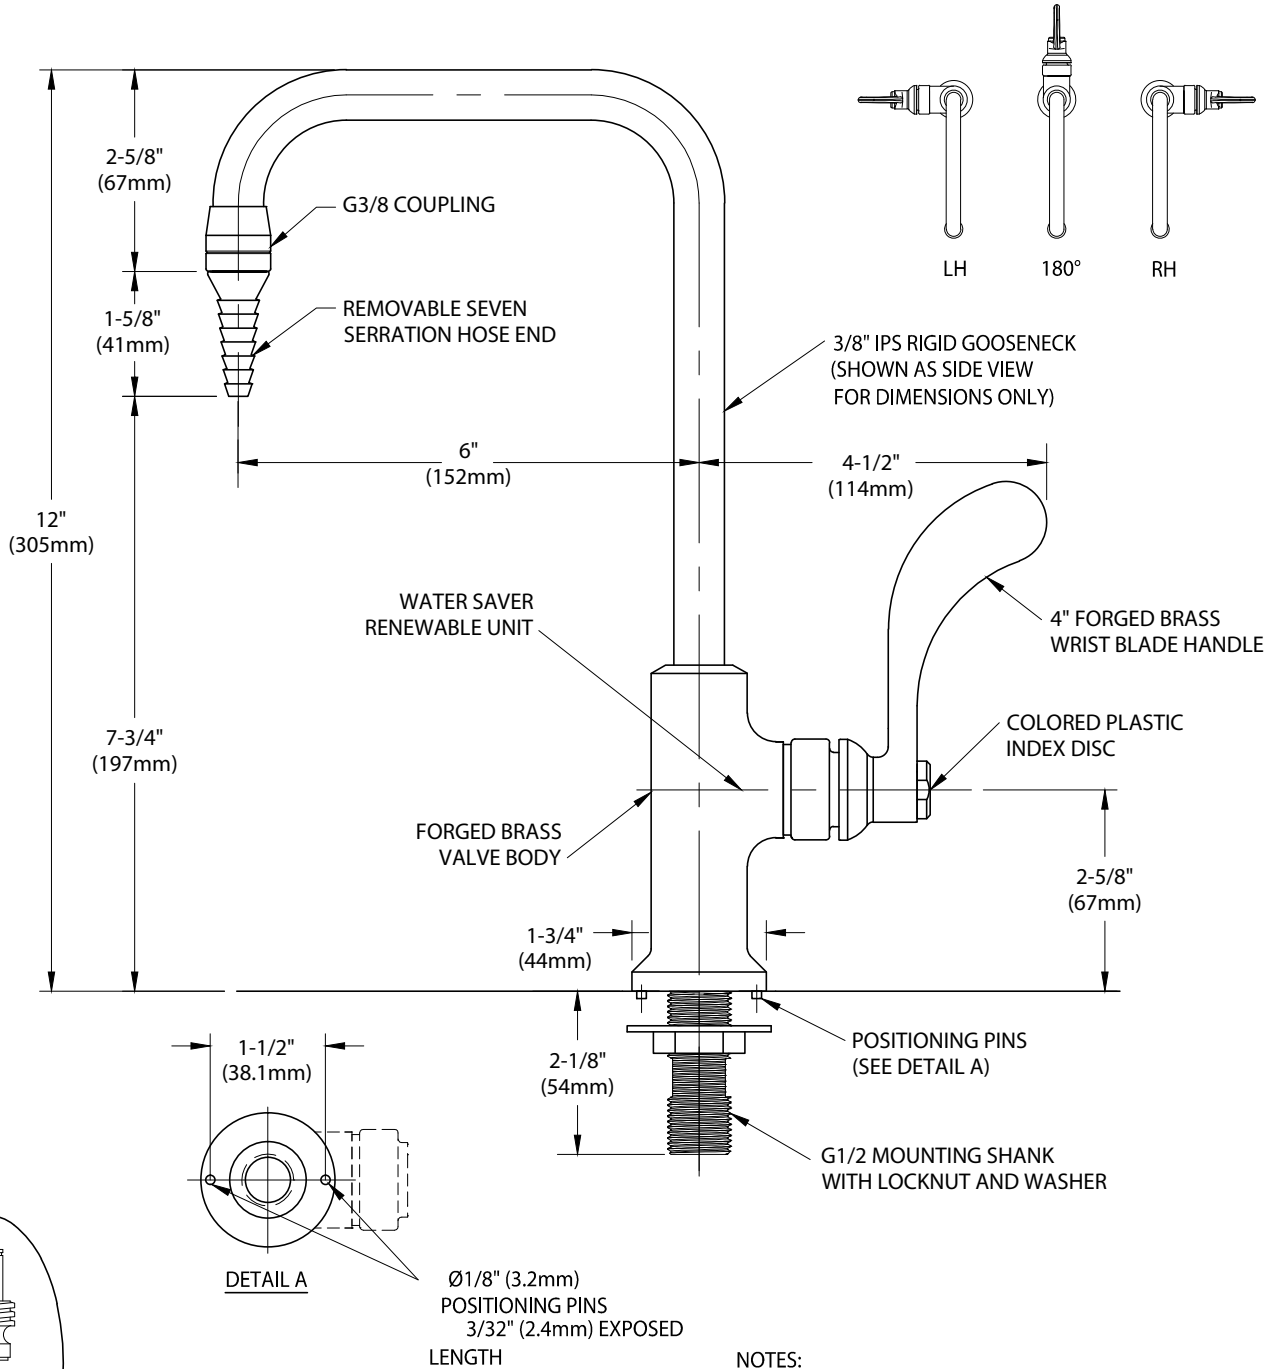

WaterSaver

ColorTech BT

BT611BH

LABORATORY SINGLE TAP, DECK MOUNTED, 6" RIGID GOOSENECK, WRIST BLADE HANDLE

WATER SAVER RENEWABLE UNIT WITH REPLACEABLE STAINLESS STEEL SEAT

MEASUREMENTS MAY VARY ±1/4" (6mm).

NOTES:

1. FITTING IS FULLY ASSEMBLED AND FACTORY TESTED PRIOR TO SHIPMENT.
2. FITTING HAS COLORTECH EPOXY POWDER COATED FINISH. SPECIFY COLOR (WHITE, GRAY OR TAN) WHEN ORDERING.
3. IF CERAMIC DISC UNIT IS DESIRED, ORDER BTC611BH.