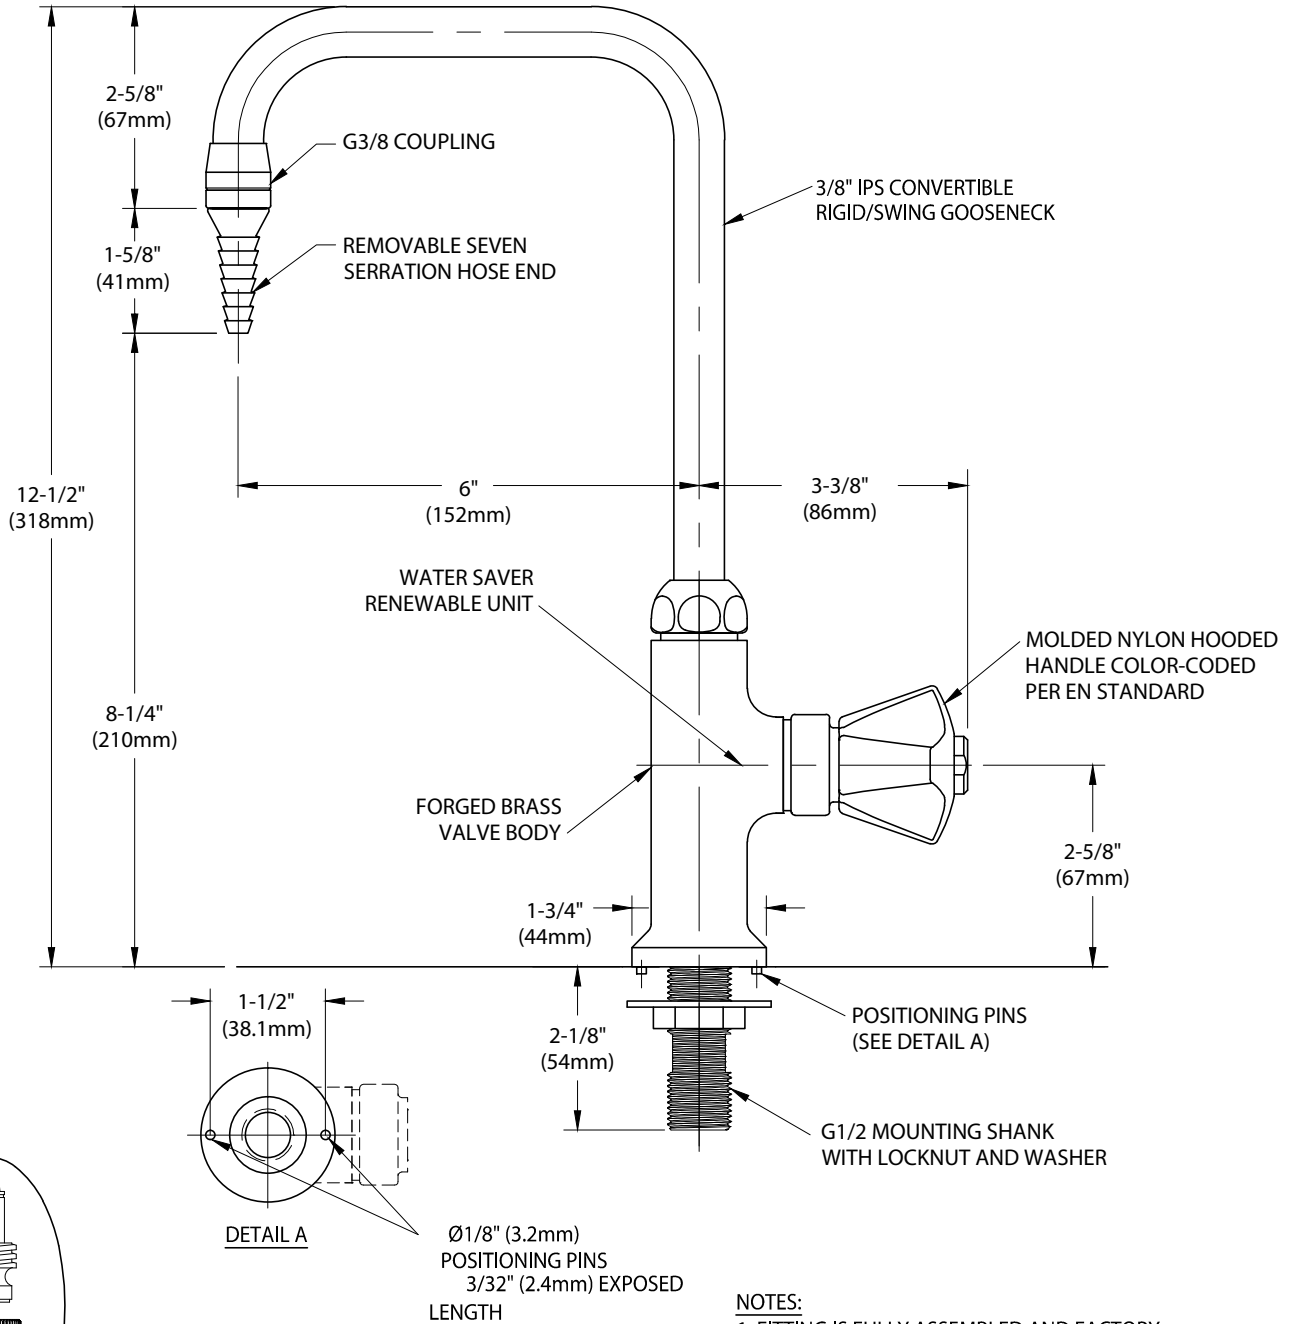

WaterSaver

ColorTech BT

BT614

LABORATORY SINGLE TAP, DECK MOUNTED, 6" RIGID/SWING GOOSENECK

WATER SAVER RENEWABLE UNIT WITH REPLACEABLE STAINLESS STEEL SEAT

NOTES:

1. FITTING IS FULLY ASSEMBLED AND FACTORY TESTED PRIOR TO SHIPMENT.
2. FITTING HAS COLORTECH EPOXY POWDER COATED FINISH. SPECIFY COLOR (WHITE, GRAY OR TAN) WHEN ORDERING.
3. IF CERAMIC DISC UNIT IS DESIRED, ORDER BTC614.

MEASUREMENTS MAY VARY ±1/4" (6mm).

WaterSaver Faucet Co. 312 666 5500 t
 701 West Erie Street 312 666 5501 f
 Chicago, IL 60654 wsflab.com

Drawing Number:

Revised: 022013-KJS