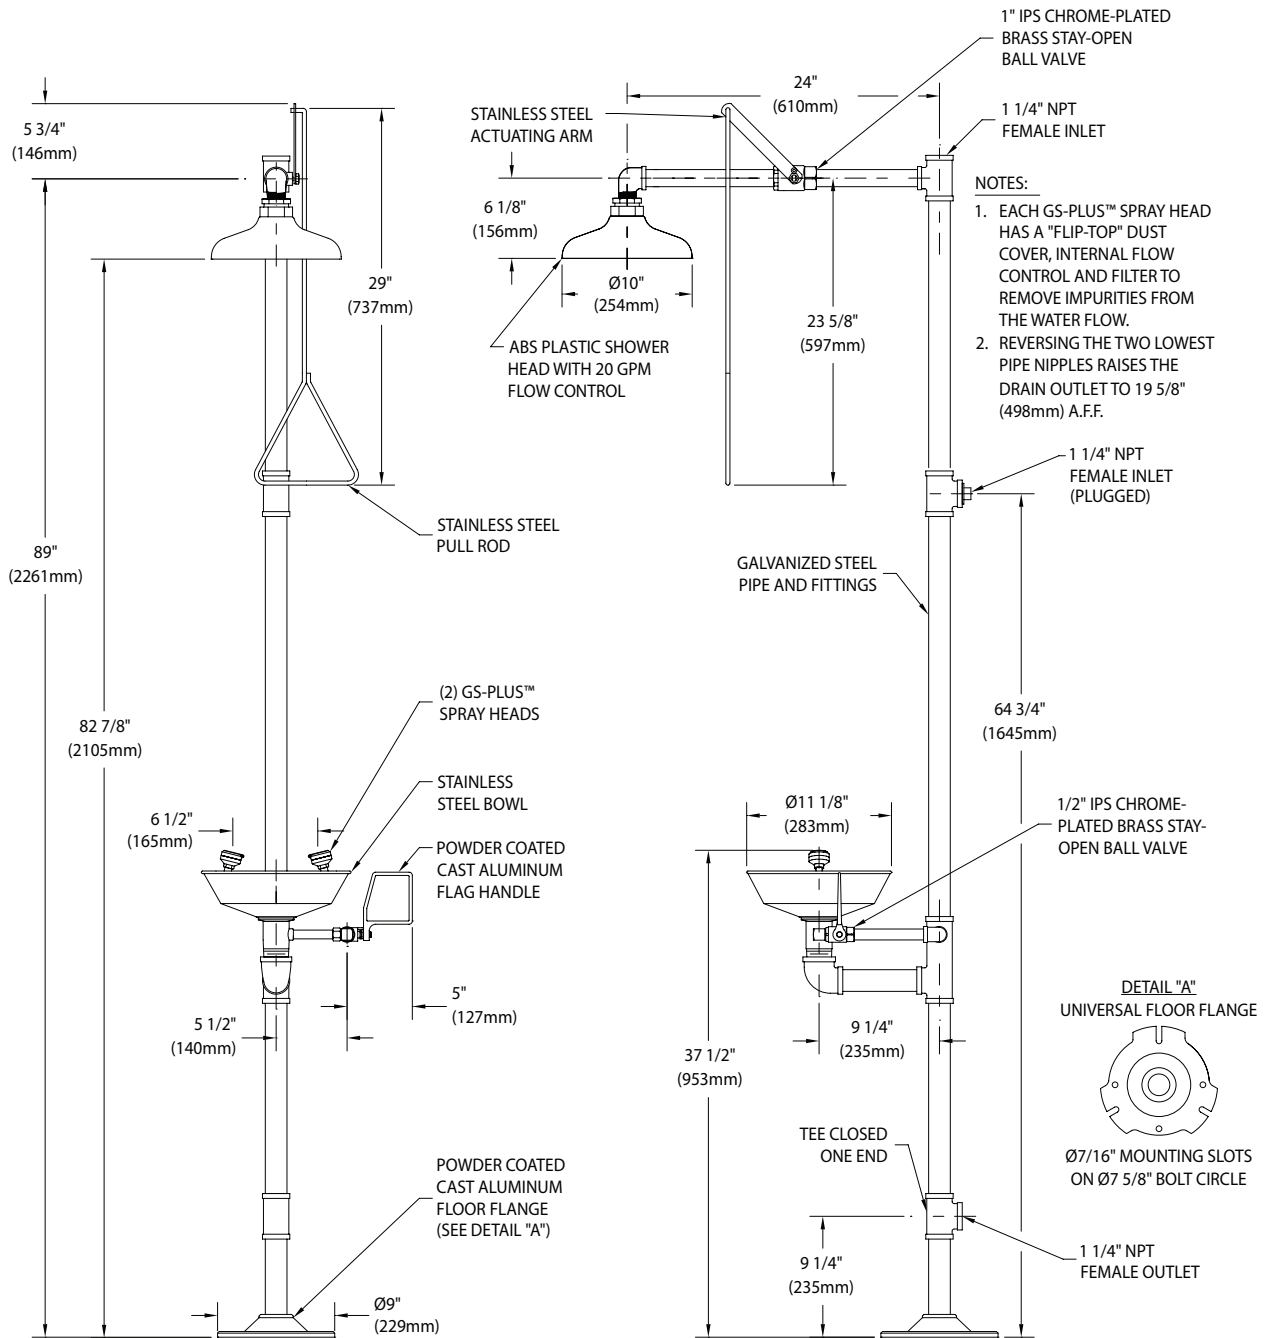

Shower Head: 10" diameter orange ABS plastic with 20 GPM flow control.

Shower Valve: 1" IPS chrome plated brass stay-open ball valve. Valve is US-made with chrome plated brass ball and PTFE seals. Furnished with stainless steel actuating arm and 29" stainless steel pull rod.

Eyewash Valve: 1/2" IPS chrome plated brass stay-open ball valve. Valve is US-made with chrome plated brass ball and PTFE seals.

Pipe and Fittings: Schedule 40 galvanized steel. Furnished with orange polyethylene pipe covers for high visibility and corrosion resistance.

Supply: 1-1/4" NPT female top or side inlet.

Waste: 1-1/4" NPT female outlet. Outlet can be positioned at either 9-1/4" or 19-5/8" above finished floor by reversing lower pipe nipples.

Sign: ANSI-compliant identification sign.

SS902 Safety Station with Eyewash, Stainless Steel Bowl

Rev. 052319

Sign Included

THIS SPACE FOR ARCHITECT/ENGINEER APPROVAL

Due to continuing product improvement, the information contained in this document is subject to change without notice. All dimensions are ± 1/4" (6mm). rev. 0622