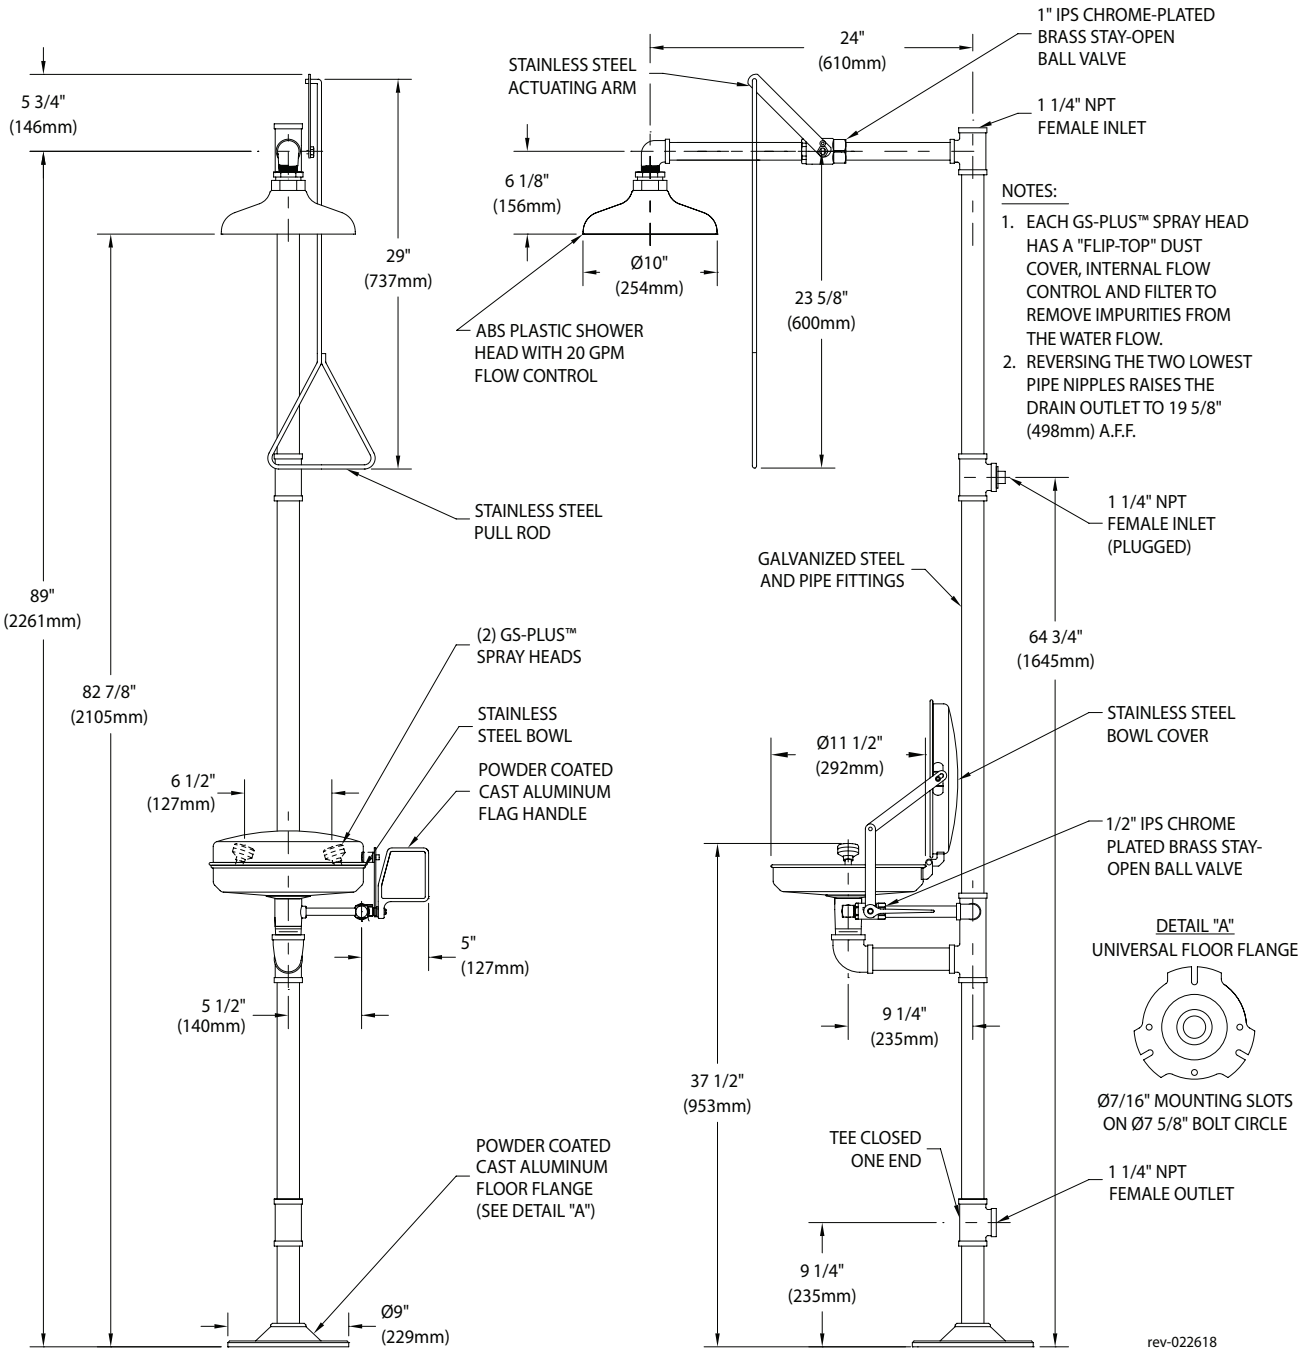

SS902BC Safety Station with Eyewash, Stainless Steel Bowl and Cover

Application: Combination eyewash and shower safety station. Eyewash has stainless steel cover to protect bowl from dust, dirt and other contaminants. Cover is raised automatically when flag handle is activated. Cover closes when handle is returned to closed position. Eyewash features two GS-Plus™ spray-type outlet heads that deliver a flood of water for rinsing eyes.

Shower Head: 10" diameter orange ABS plastic with 20 GPM flow control.

Shower Valve: 1" IPS chrome plated brass stay-open ball valve. Valve is US-made with chrome plated brass ball and PTFE seals. Furnished with stainless steel actuating arm and 29" stainless steel pull rod.

Pipe and Fittings: Schedule 40 galvanized steel. Furnished with orange polyethylene pipe covers for high visibility and corrosion resistance.

Supply: 1-1/4" NPT female top or side inlet.

Waste: 1-1/4" NPT female outlet. Outlet can be positioned at either 9-1/4" or 19-5/8" above finished floor by reversing lower pipe nipples.

SS902BC Safety Station with Eyewash, Stainless Steel Bowl and Cover

THIS SPACE FOR ARCHITECT/ENGINEER APPROVAL

Sign Included

Due to continuing product improvement, the information contained in this document is subject to change without notice. All dimensions are ± 1/4" (6mm). rev. 0622