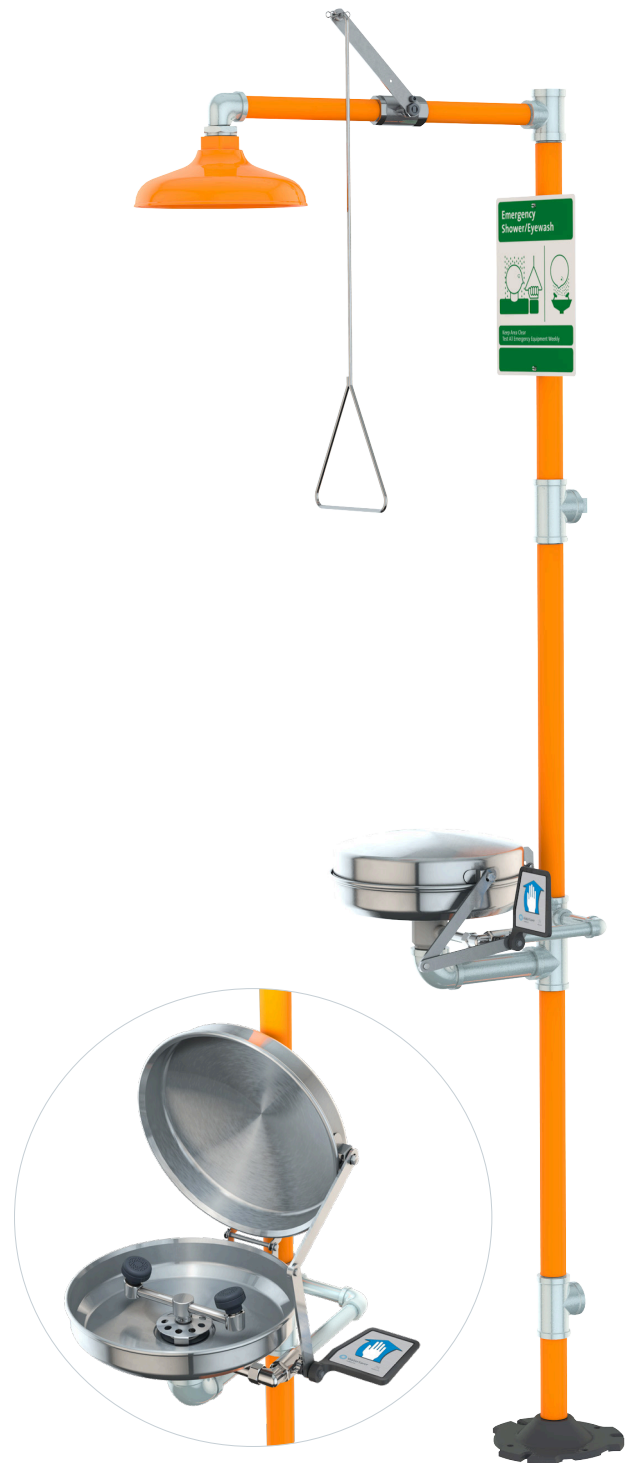

Eyewash Bowl: 11-1/2" diameter stainless steel with bowl cover.

Eyewash Valve: 1/2" IPS chrome plated brass stay-open ball valve. Valve is US-made with chrome plated brass ball and PTFE seals.

Pipe and Fittings: Schedule 40 galvanized steel. Furnished with orange polyethylene pipe covers for high visibility and corrosion resistance.

Supply: 1-1/4" NPT female top or side inlet.

Waste: 1-1/4" NPT female outlet. Outlet can be positioned at either 9-1/4" or 19-5/8" above finished floor by reversing lower pipe nipples.

Sign: ANSI-compliant identification sign.

Quality Assurance: Valve and spray head assemblies are factory assembled and water tested prior to shipment.

Available Options

- ☐ **TM6040** Thermostatic mixing valve precisely blends hot and cold water to deliver tepid water as required by ANSI Z358.1-2014. Refer to "Thermostatic Mixing Valves" section for complete technical and product information.
- ☐ **GC** Powder coated finish on galvanized pipe and fittings. Available colors include orange, yellow, red and green.
- ☐ **GRN** Green ABS plastic shower head.
- ☐ **YEL** Yellow ABS plastic shower head.
- ☐ **SSH** Stainless steel shower head.
- ☐ **AP275-200** Electric flashing light and alarm horn unit for mounting on wall or vertical pipe. Light illuminates and horn sounds when eyewash or shower is activated. Furnished complete with flow switch and mounting hardware.
- ☐ **AP250-015** Modesty curtain for mounting on safety station.