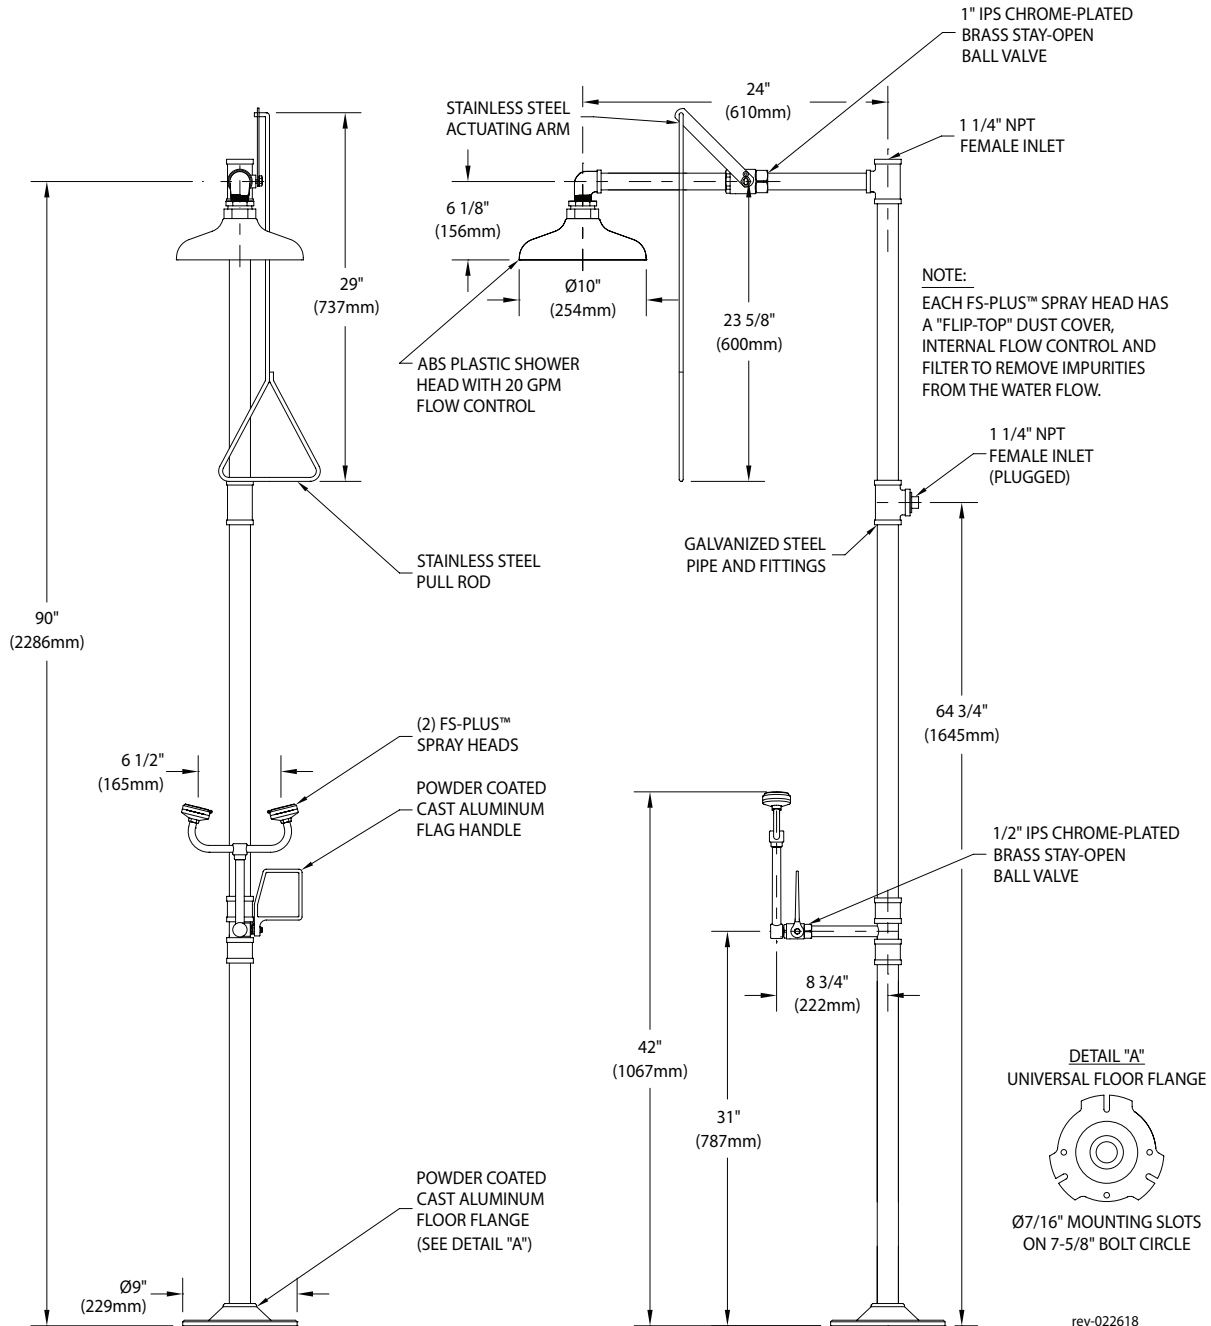

SS931 Safety Station with Eye/Face Wash, Less Bowl

rev-022618

Sign Included

THIS SPACE FOR ARCHITECT/ENGINEER APPROVAL

Due to continuing product improvement, the information contained in this document is subject to change without notice. All dimensions are ± 1/4" (6mm). rev. 0522