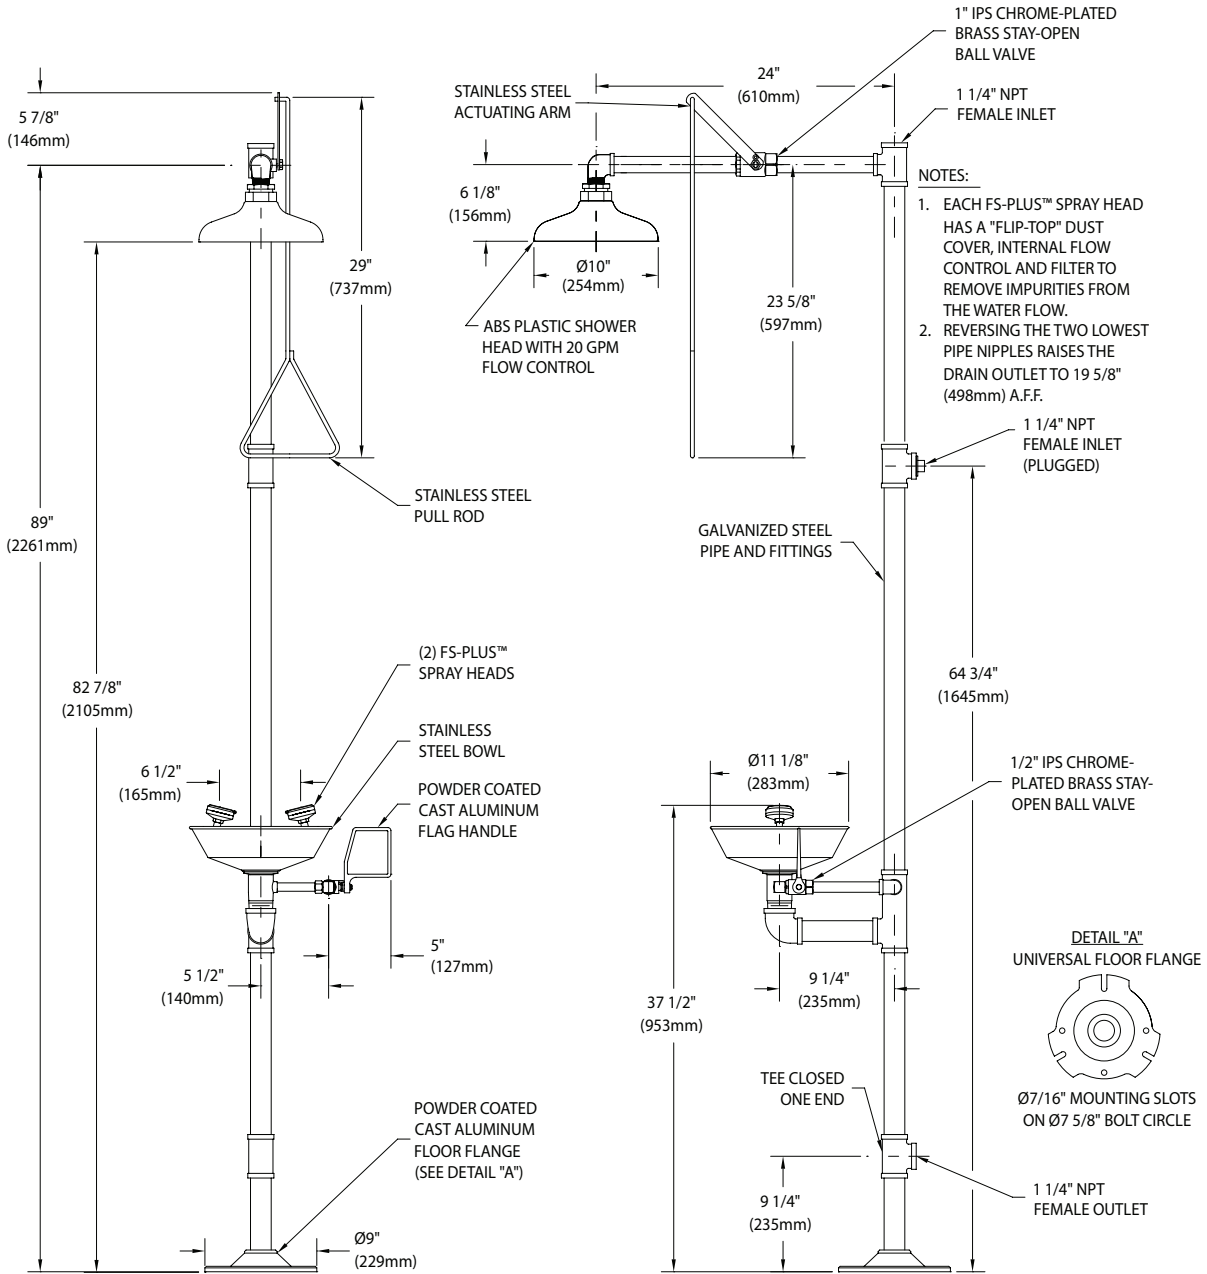

SS950 Safety Station with Eye/Face Wash, Stainless Steel Bowl

Rev. 022618

THIS SPACE FOR ARCHITECT/ENGINEER APPROVAL

Due to continuing product improvement, the information contained in this document is subject to change without notice. All dimensions are ± 1/4" (6mm). rev. 0522

Sign Included