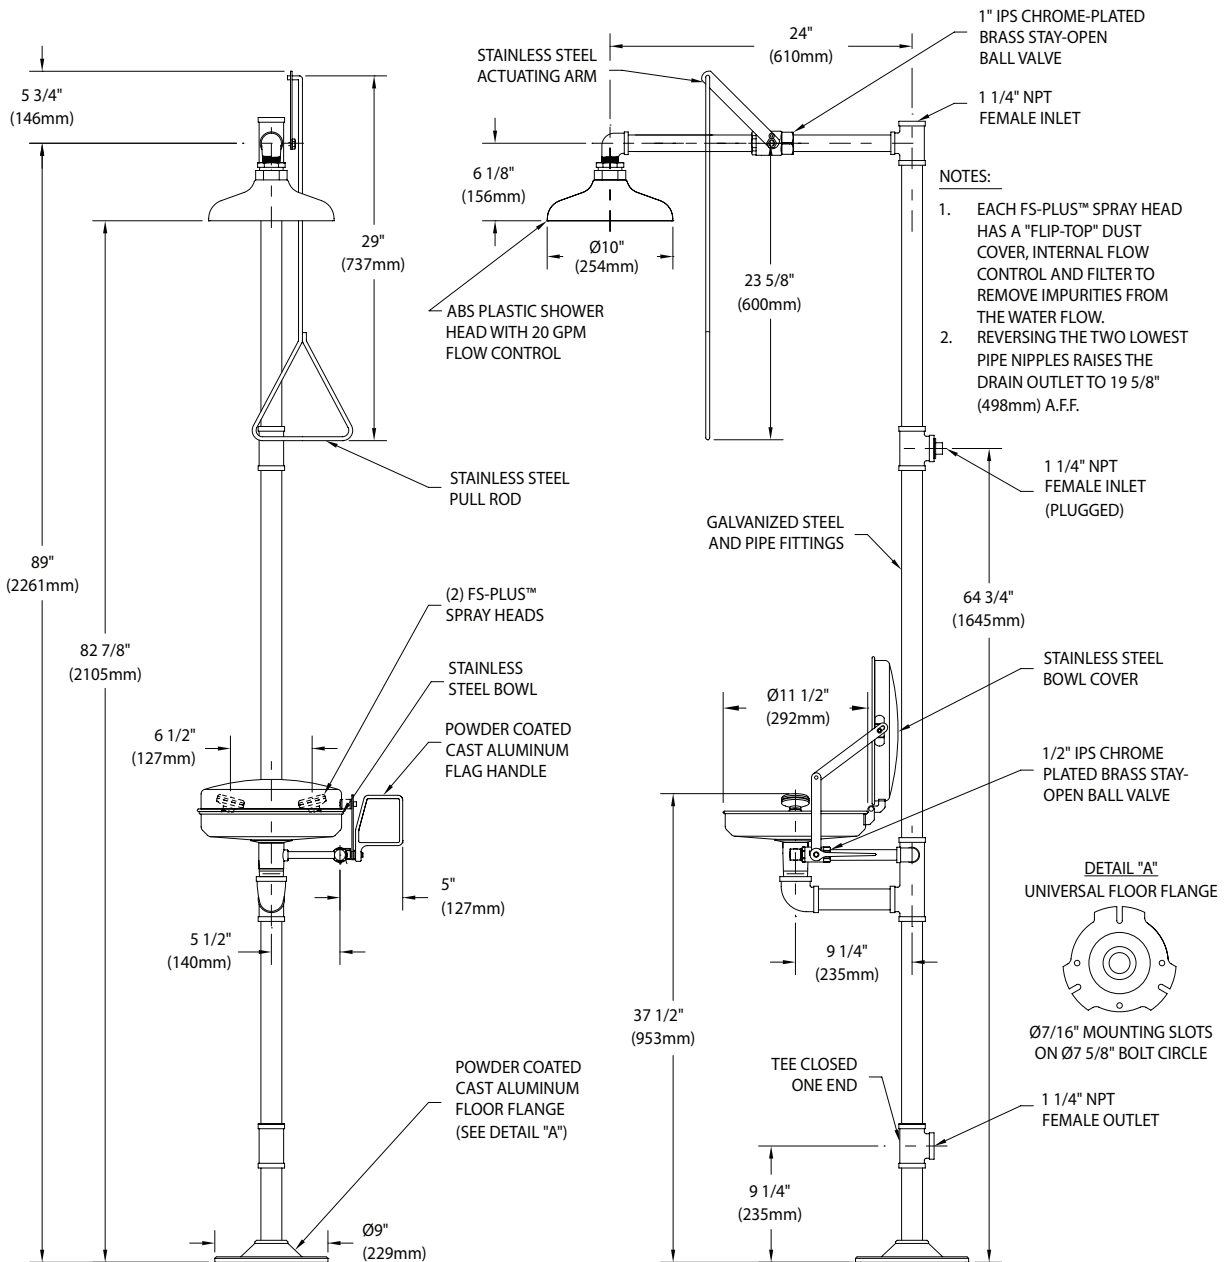

SS950BC Safety Station with Eye/Face Wash, Stainless Steel Bowl and Cover

Rev. 022618

THIS SPACE FOR ARCHITECT/ENGINEER APPROVAL

Sign Included

Due to continuing product improvement, the information contained in this document is subject to change without notice. All dimensions are ± 1/4" (6mm). rev. 0522