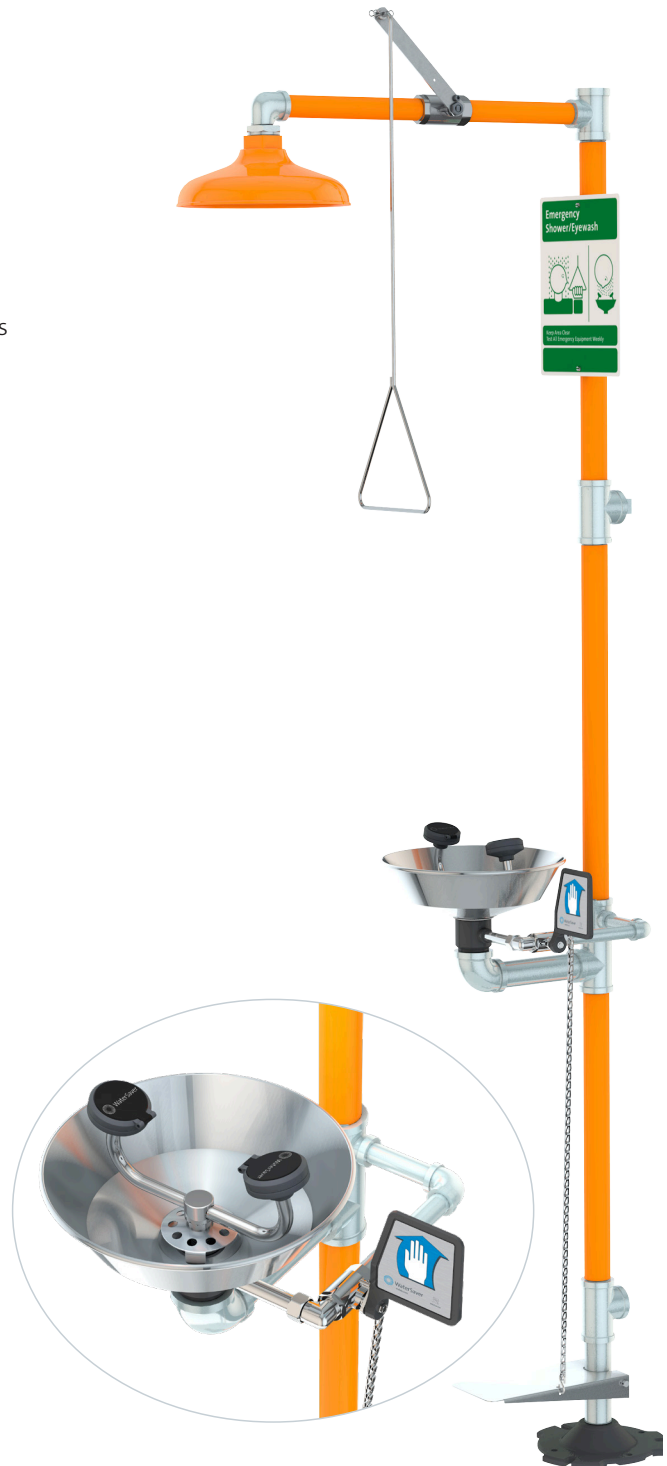

Eye/Face Wash Valve: 1/2" IPS chrome plated brass stay-open ball valve. Valve is US-made with chrome plated brass ball and PTFE seals. Valve is activated by flag handle or foot treadle. Unit remains in operation until handle is returned to closed position.

Pipe and Fittings: Schedule 40 galvanized steel. Furnished with orange polyethylene pipe covers for high visibility and corrosion resistance.

Supply: 1-1/4" NPT female top or side inlet.

Waste: 1-1/4" NPT female outlet.

Sign: ANSI-compliant identification sign.

Quality Assurance: Valve and spray head assemblies are factory assembled and water tested prior to shipment.

Available Options

- ☐ **TM6040** Thermostatic mixing valve precisely blends hot and cold water to deliver tepid water as required by ANSI Z358.1-2014. Refer to "Thermostatic Mixing Valves" section for complete technical and product selection information.
- ☐ **GC** Powder coated finish on galvanized pipe and fittings. Available colors include orange, yellow, red and green.
- ☐ **GRN** Green ABS plastic shower head.
- ☐ **YEL** Yellow ABS plastic shower head.
- ☐ **SSH** Stainless steel shower head.
- ☐ **AP275-200** Electric flashing light and alarm horn unit for mounting on wall or vertical pipe. Light illuminates and horn sounds when eye/face wash or shower is activated. Furnished complete with flow switch and mounting hardware.
- ☐ **AP250-015** Modesty curtain for mounting on safety station.