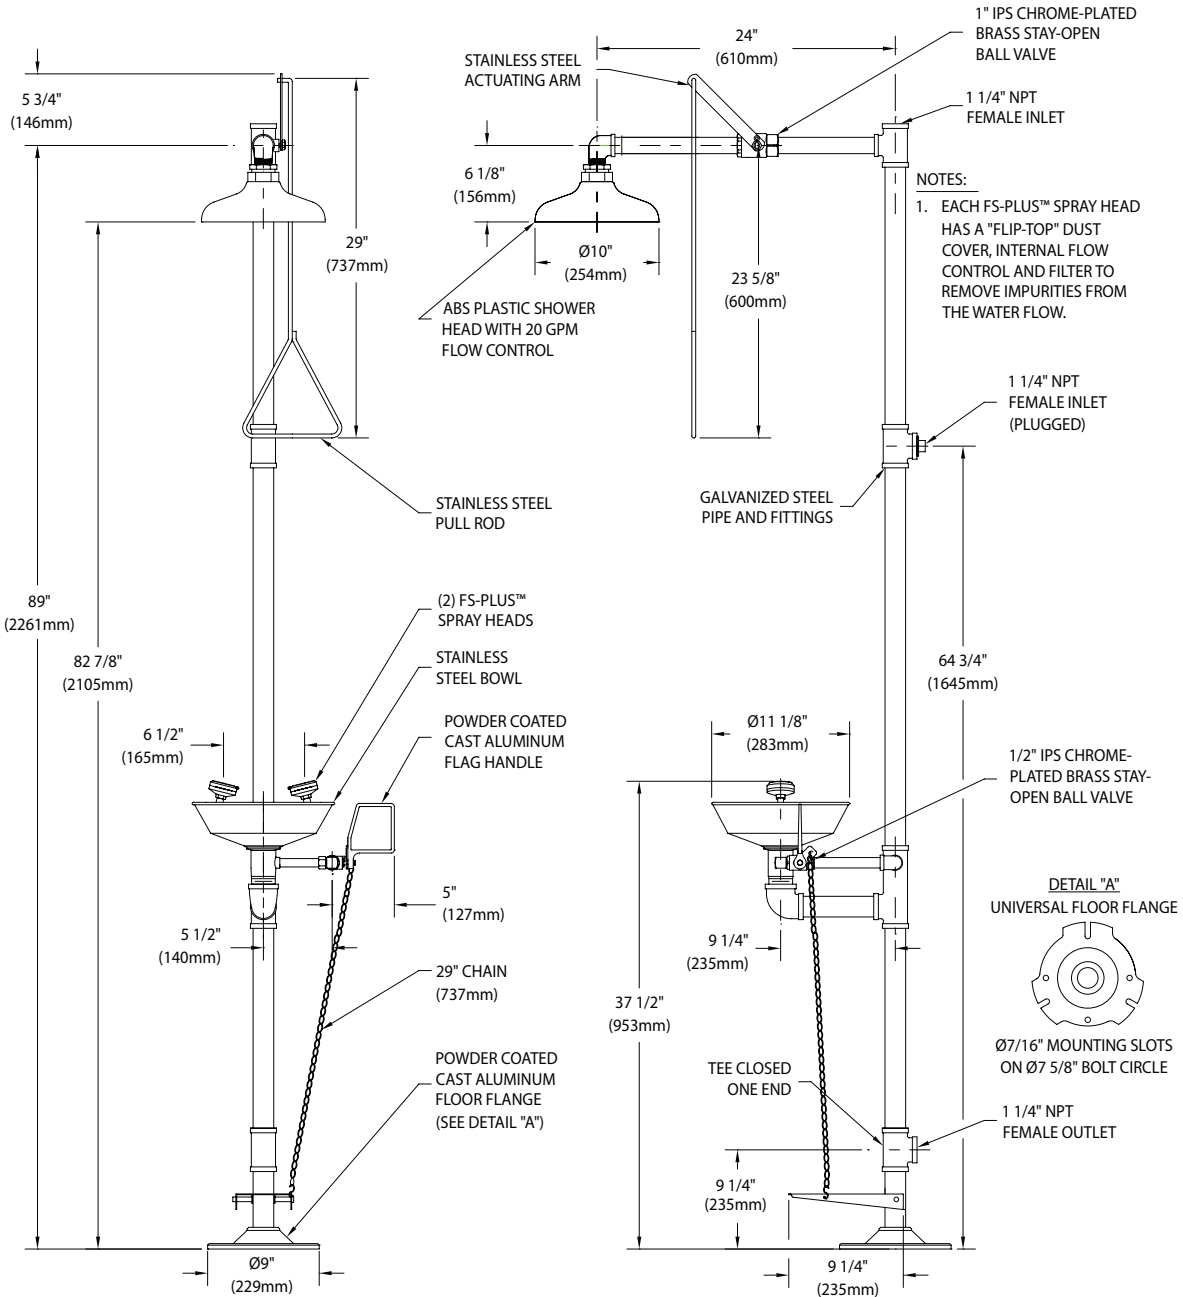

SS950HFC Safety Station with Eye/Face Wash, Hand and Foot Control, Stainless Steel Bowl

SS950P-HFC Safety Station with Eye/Face Wash, Hand and Foot Control, Plastic Bowl

Rev. 022618

THIS SPACE FOR ARCHITECT/ENGINEER APPROVAL

Sign Included

Due to continuing product improvement, the information contained in this document is subject to change without notice. All dimensions are ± 1/4" (6mm). rev. 0522