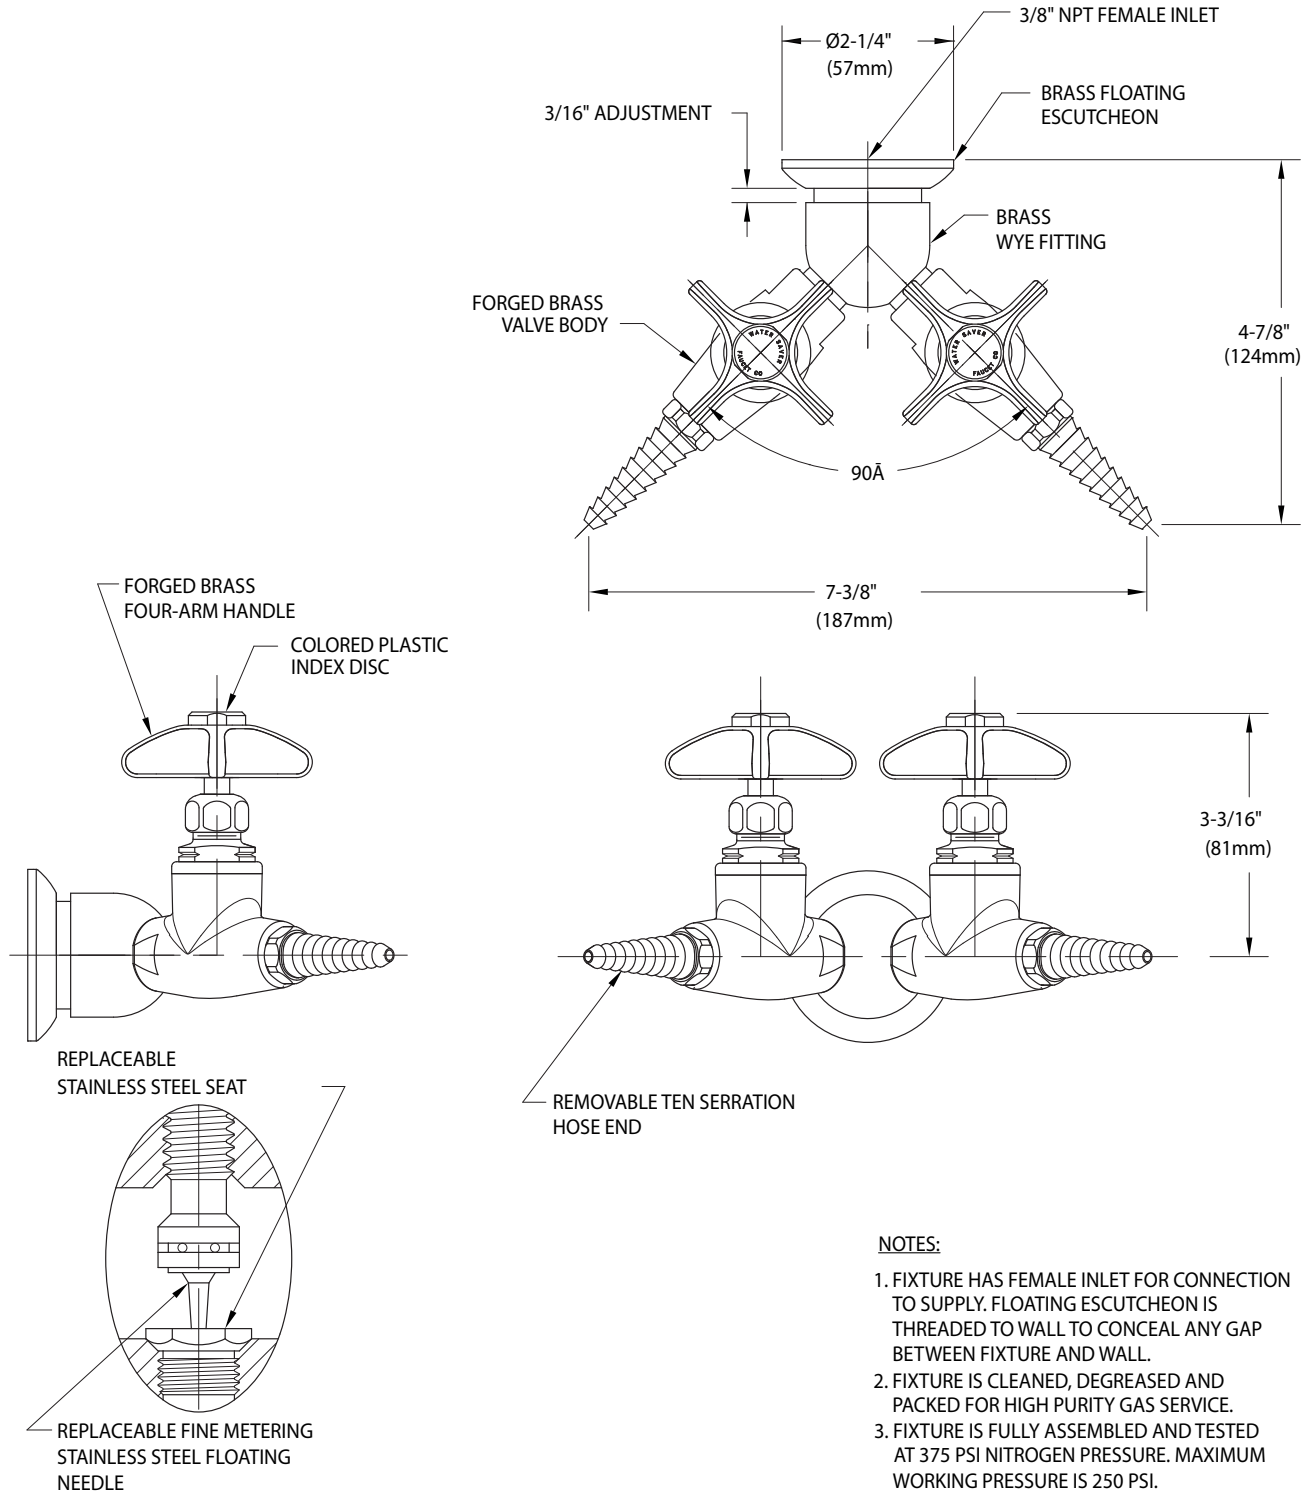

○ **L2870-141FT** Laboratory Fine Control Needle Valve Assembly, Wall Mounted Double, Brass Floating Escutcheon

Measurements may vary  $\pm 1/4"$ .