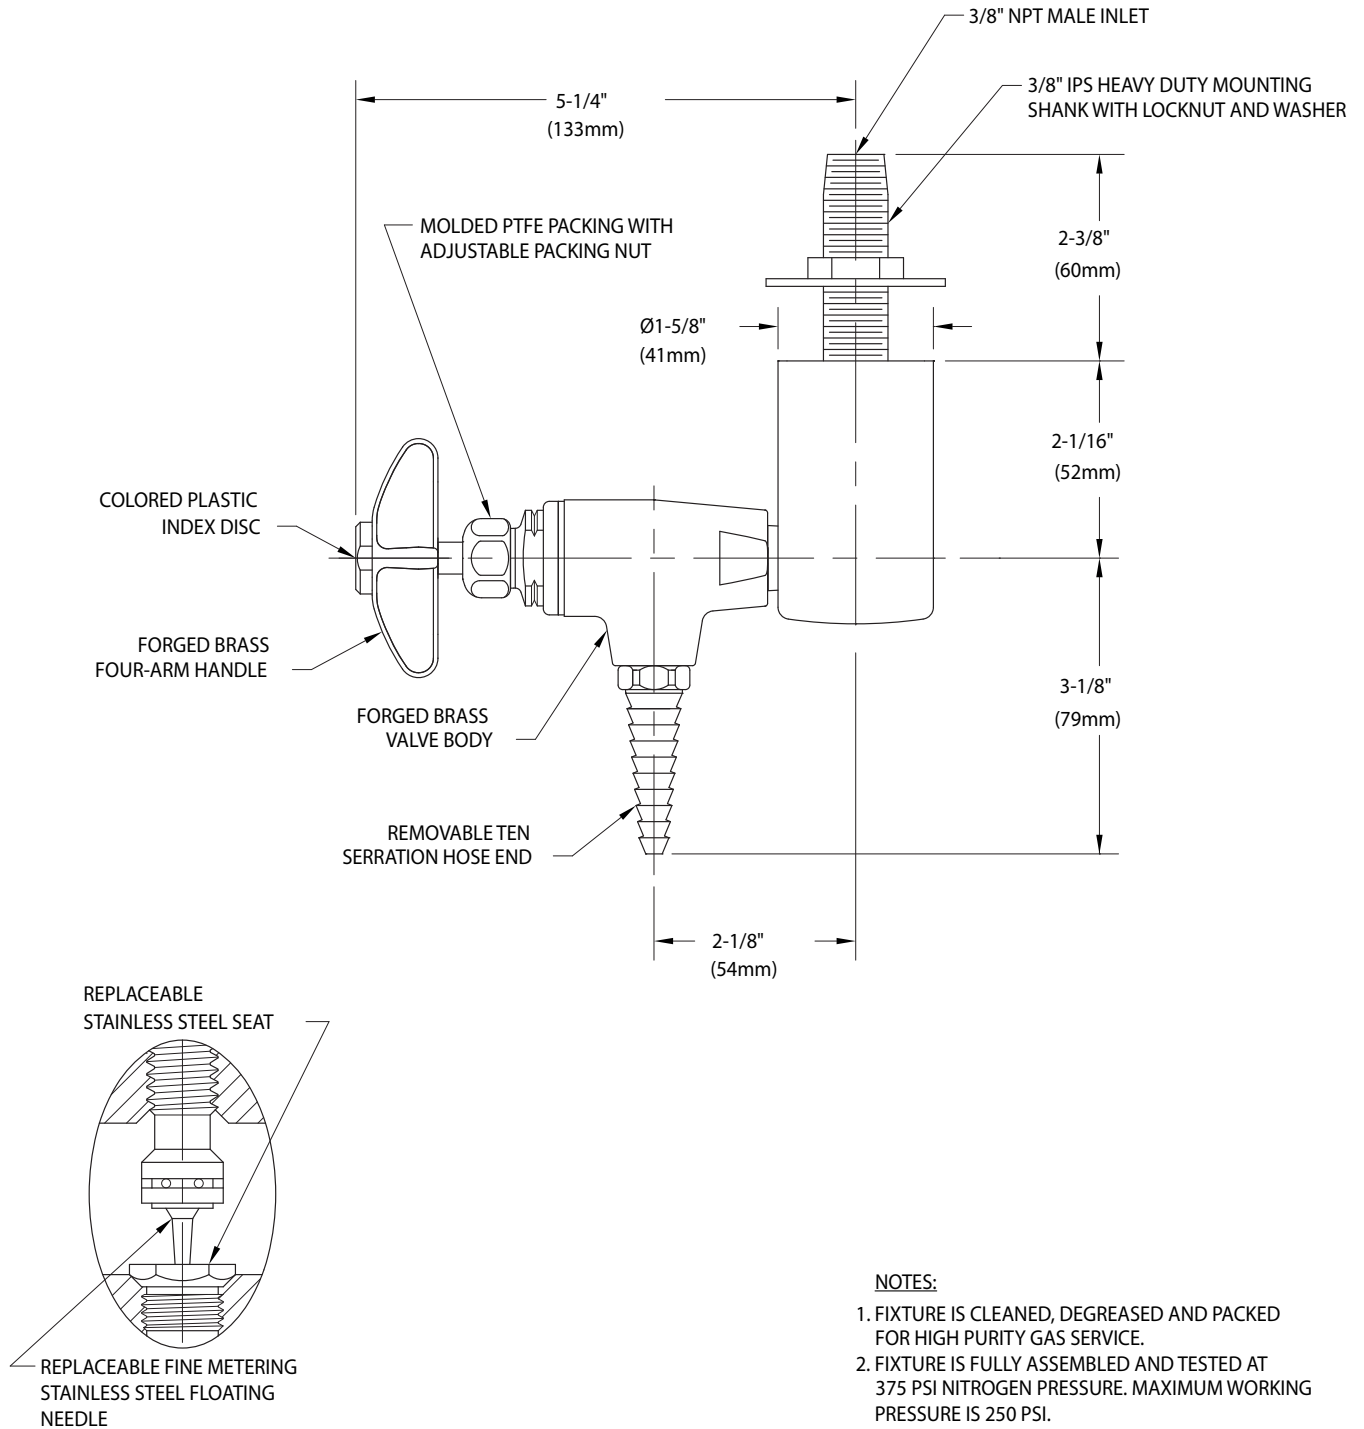

○ **L3170-131WSA** Fine Control Needle Valve Assembly, Overhead Mounted Single

Measurements may vary $\pm 1/4"$.