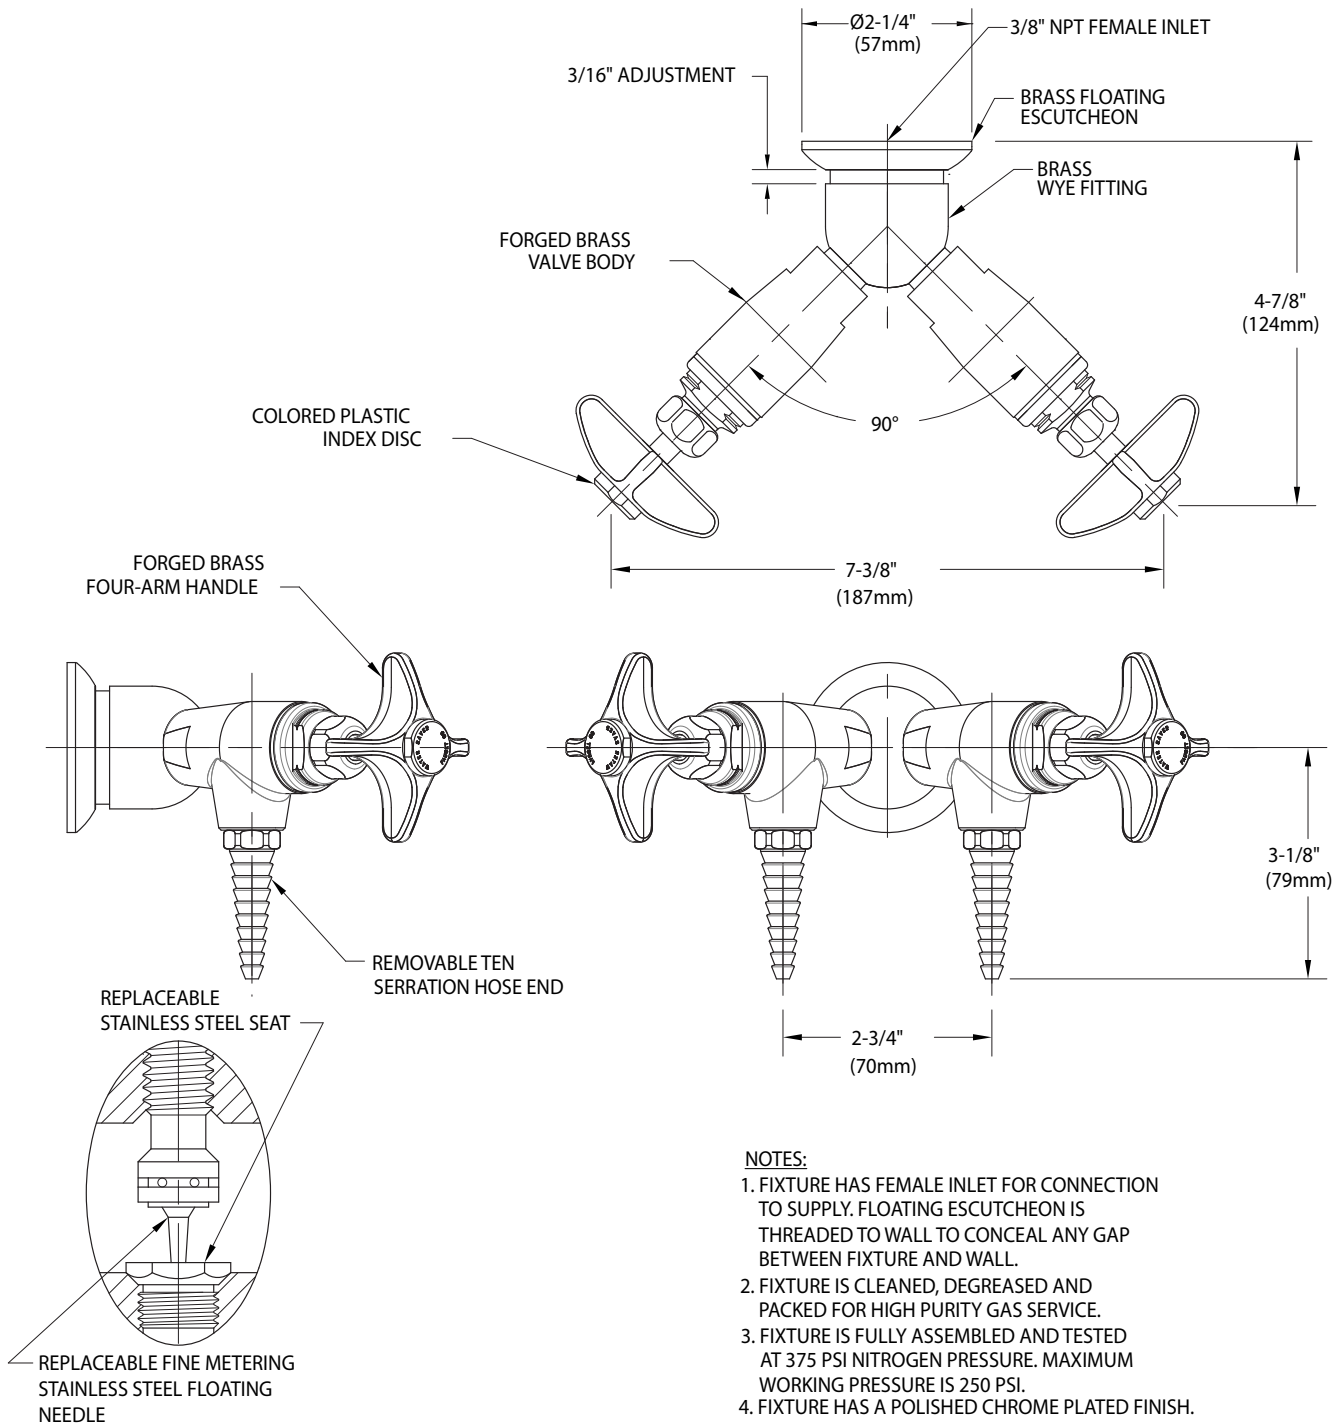

L3170-141FT Fine Control Needle Valve Assembly, Wall Mounted Double, Brass Floating Escutcheon

Measurements may vary ± 1/4".