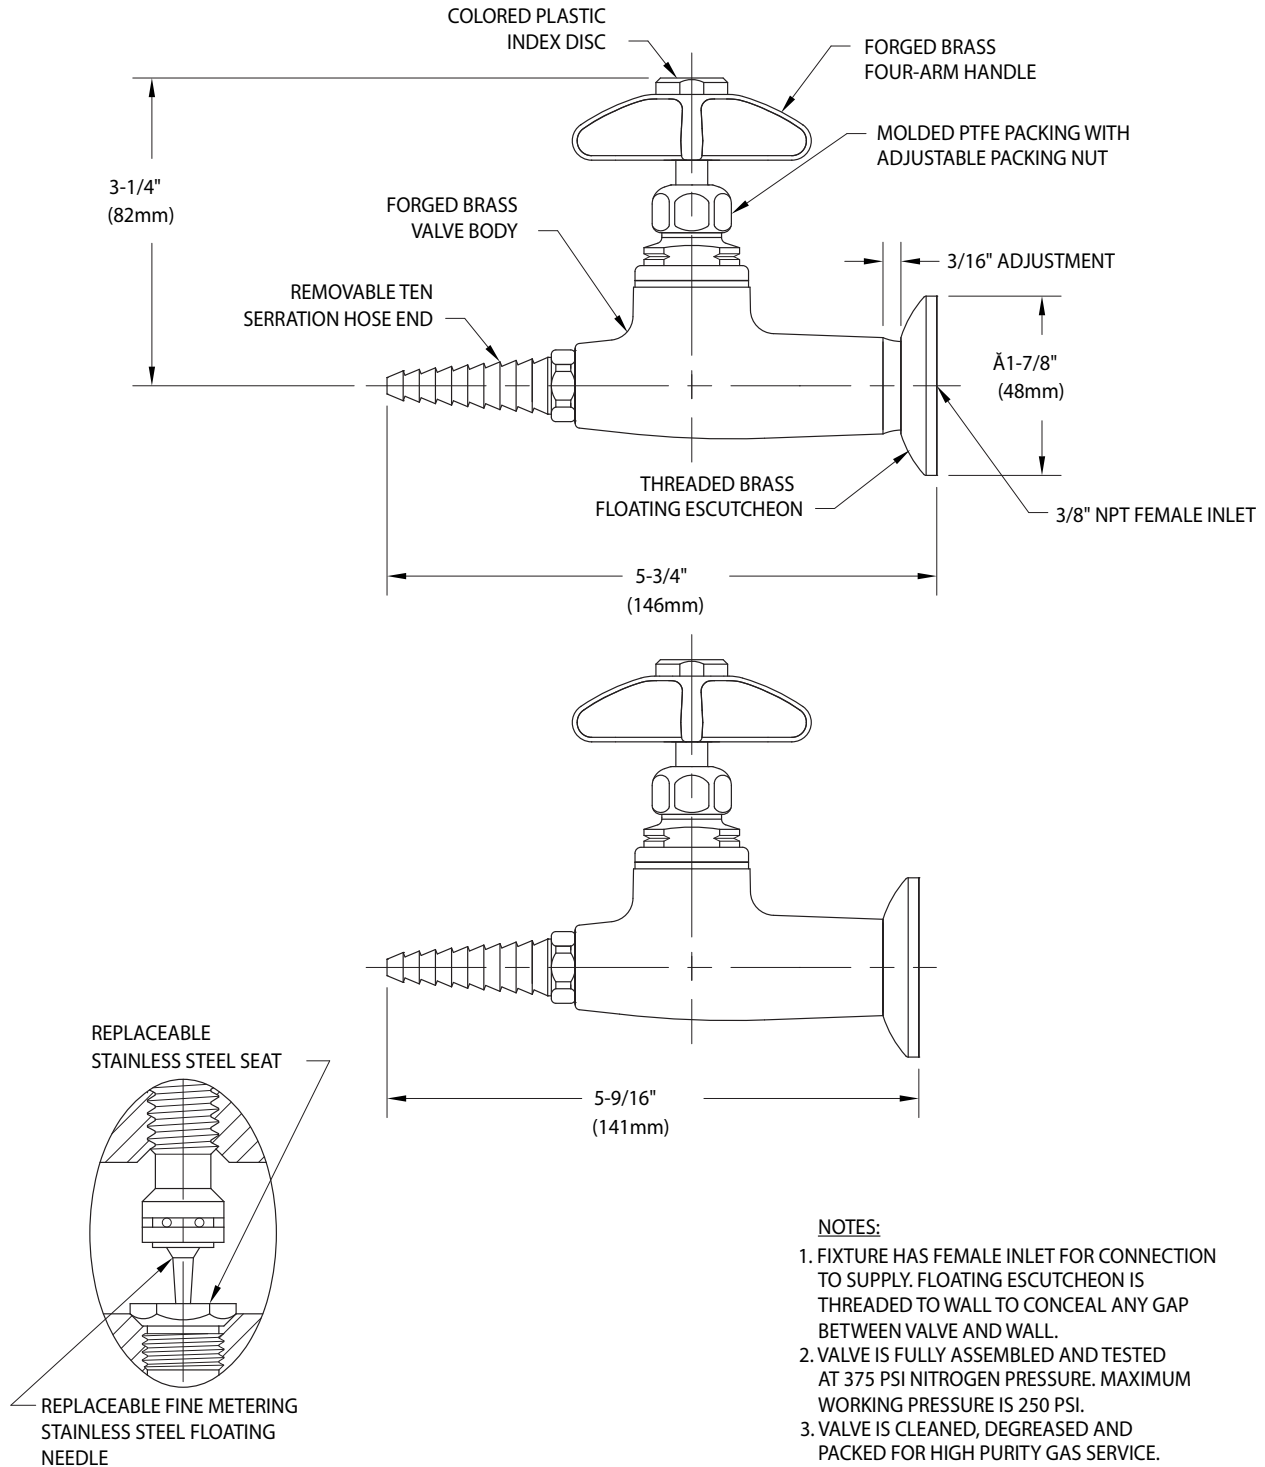

L4870FT-325 Fine Control Needle Valve, Wall Mounted, Floating Escutcheon

Measurements may vary $\pm 1/4"$.