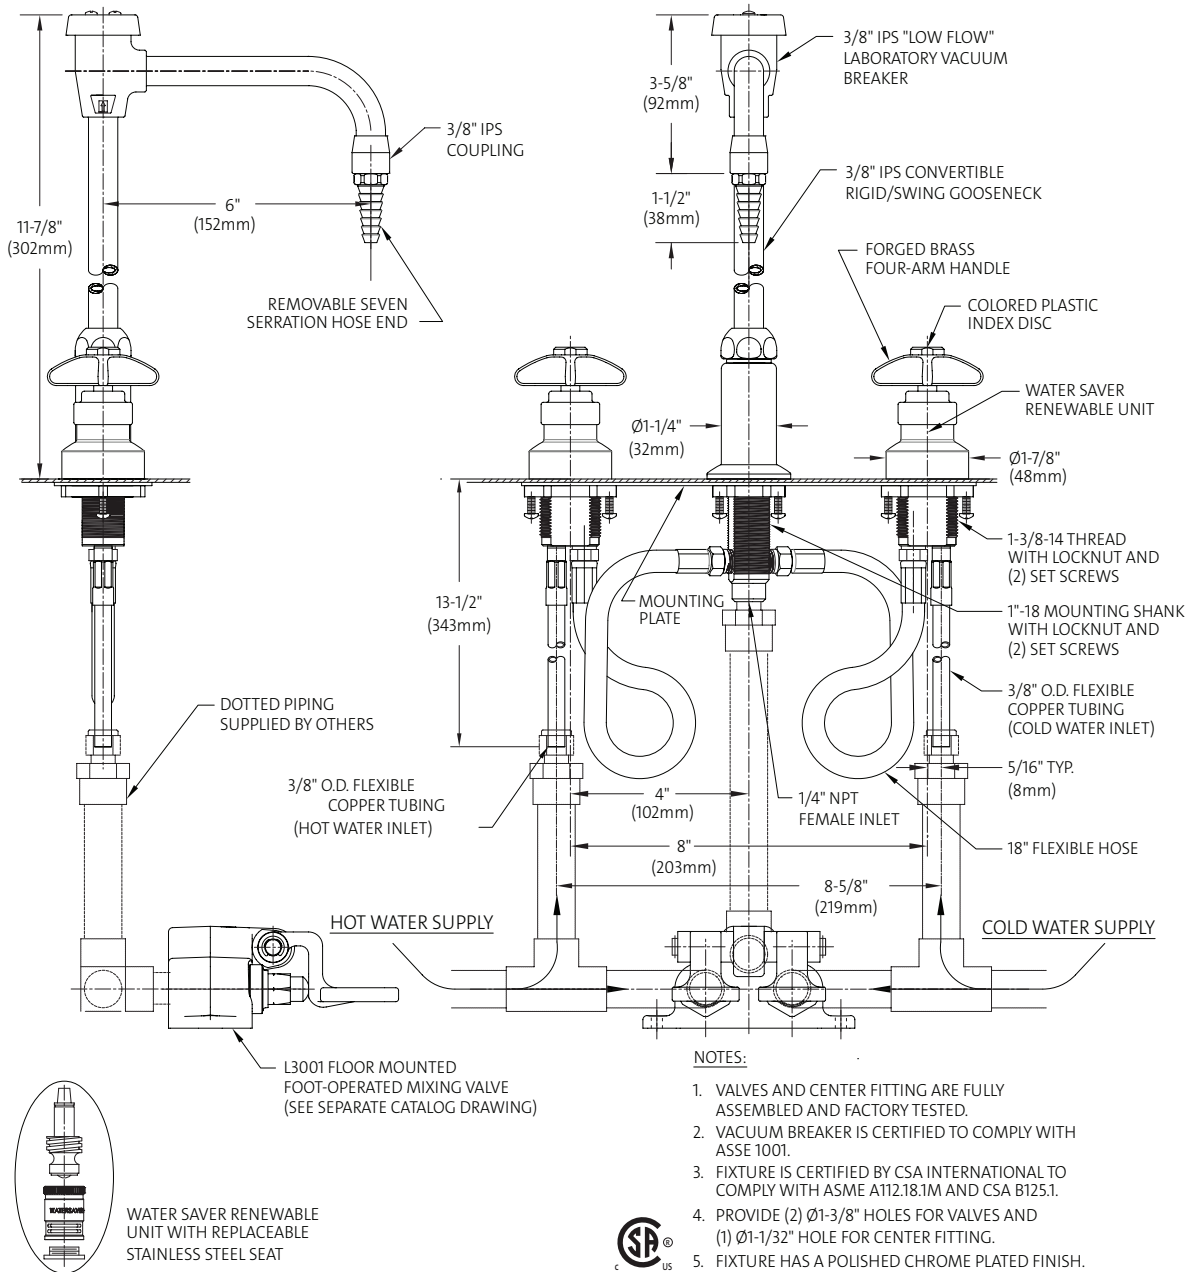

- L2211TWI-VB-3001 Laboratory Mixing Faucet, Deck Mounted, 6" Rigid Vacuum Breaker Gooseneck, Foot-Operated Mixing Valve
- L2214TWI-VB-3001 Same as above except with Rigid/Swing Vacuum Breaker Gooseneck

THIS SPACE FOR ARCHITECT/ENGINEER APPROVAL

Due to continuing product improvement, the information contained in this document is subject to change without notice. All dimensions are $\pm 1/4"$ (6mm). Rev. 021523