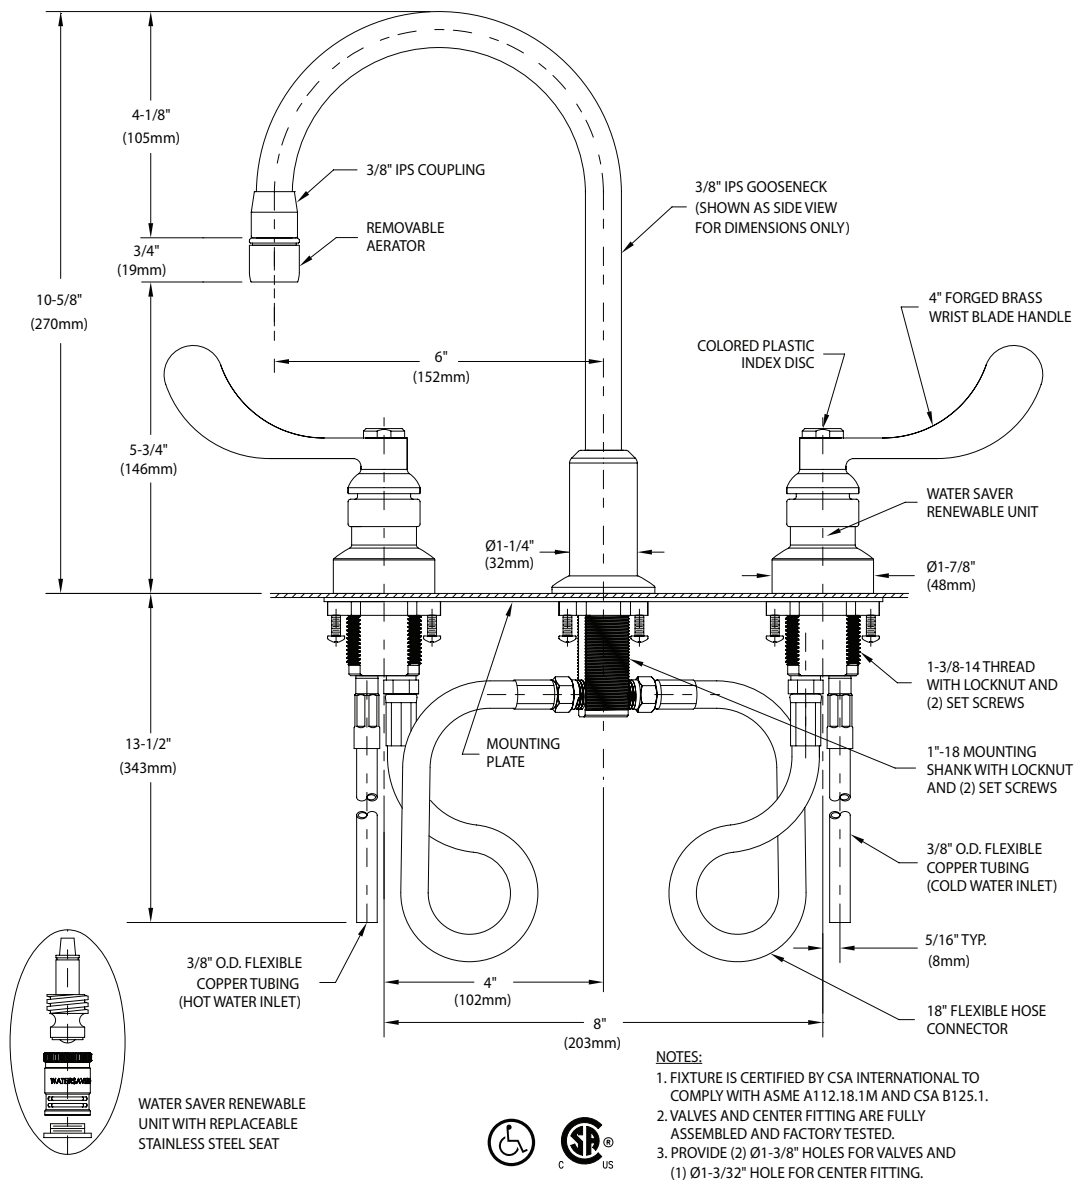

- L2221 Laboratory Mixing Faucet, Deck Mounted, 6" Rigid Gooseneck, Aerator, Wrist Blade Handles
- L2222 Same as above except with Swing Gooseneck
- L2224 Same as above except with Rigid/Swing Gooseneck

THIS SPACE FOR ARCHITECT/ENGINEER APPROVAL

Due to continuing product improvement, the information contained in this document is subject to change without notice. All dimensions are $\pm 1/4"$ (6mm). Rev. 122619