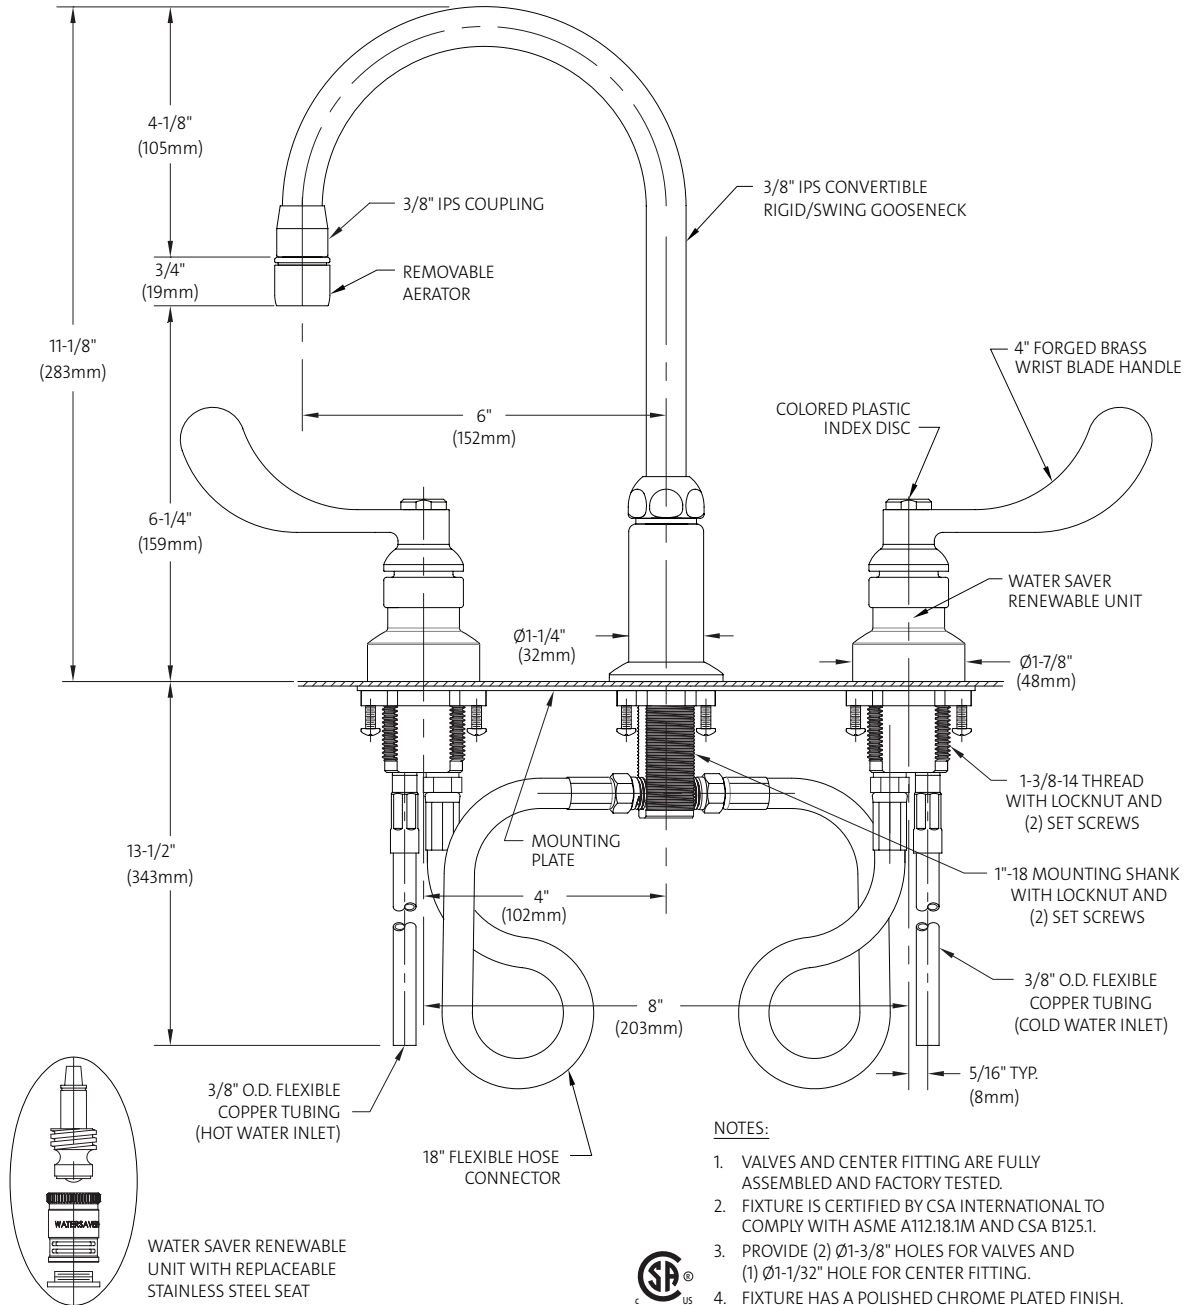

L2221 Laboratory Mixing Faucet, Deck Mounted, 6" Rigid Gooseneck, Aerator, Wrist Blade Handles

L2224 Same as above except with Rigid/Swing Gooseneck

THIS SPACE FOR ARCHITECT/ENGINEER APPROVAL

Due to continuing product improvement, the information contained in this document is subject to change without notice. All dimensions are  $\pm 1/4"$  (6mm). Rev. 021523