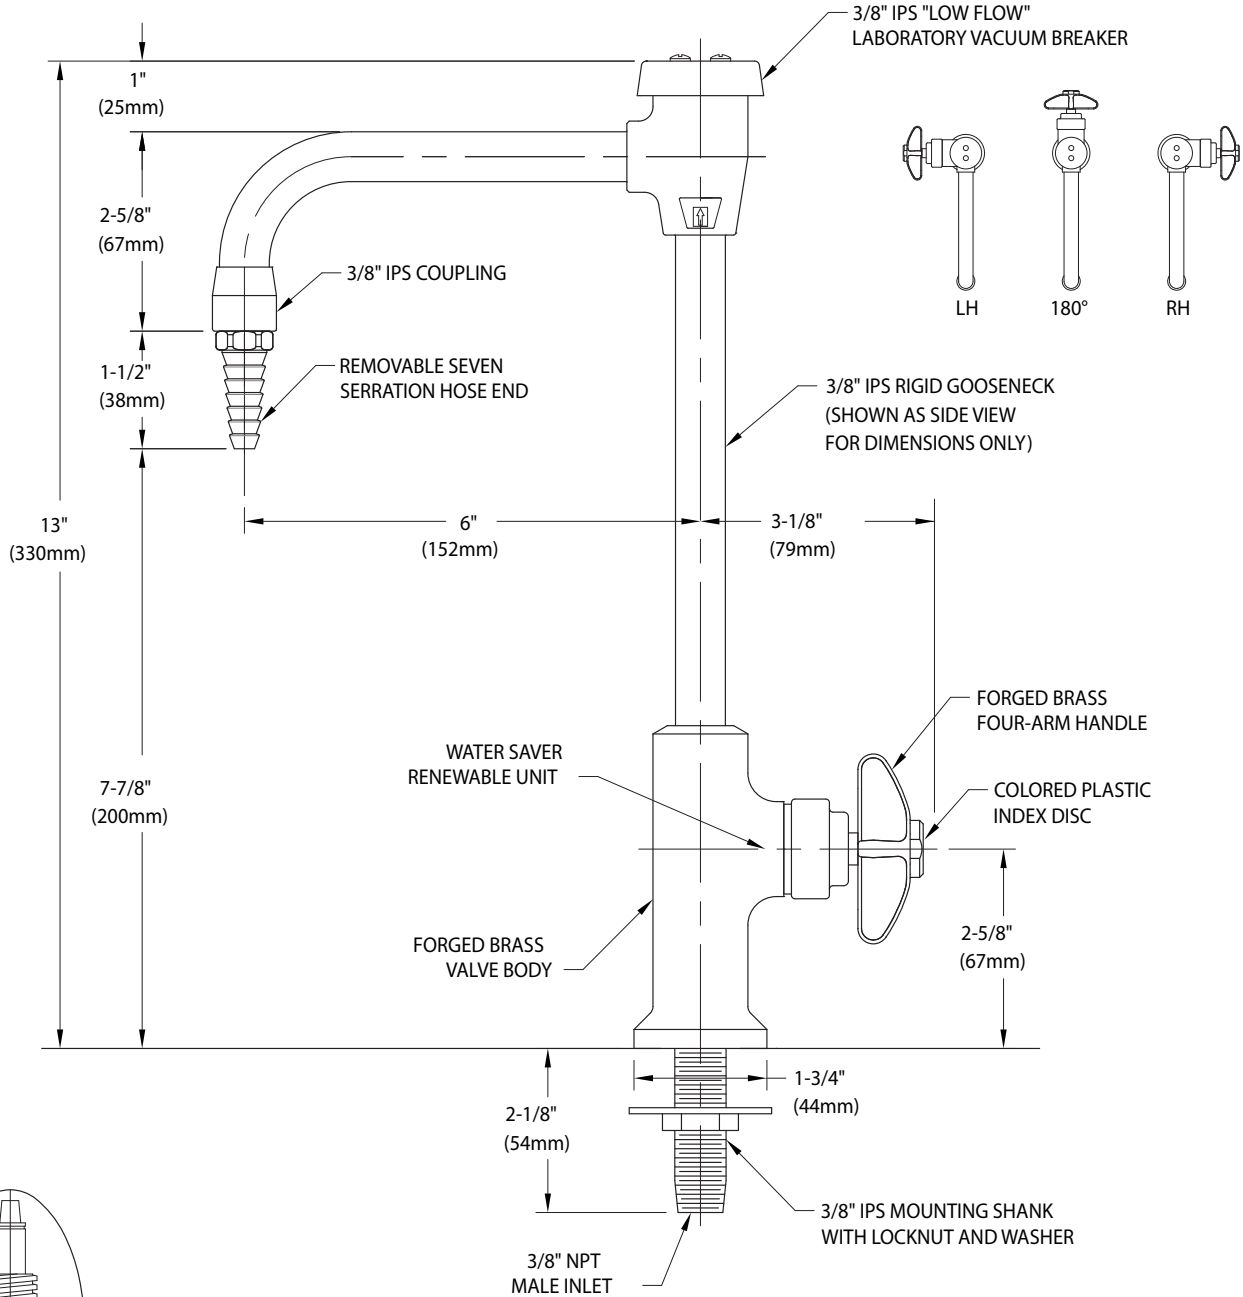

**L611VB** Laboratory Single Faucet, Deck Mounted, 6" Rigid Vacuum Breaker Gooseneck

WATER SAVER RENEWABLE UNIT WITH REPLACEABLE STAINLESS STEEL SEAT

**NOTES:**

1. FIXTURE IS FULLY ASSEMBLED AND FACTORY TESTED PRIOR TO SHIPMENT.
2. VACUUM BREAKER IS CERTIFIED TO COMPLY WITH ASSE 1001.
3. FIXTURE IS CERTIFIED BY CSA INTERNATIONAL TO COMPLY WITH ASME A112.18.1M AND CSA B125.1.
4. FIXTURE HAS A POLISHED CHROME PLATED FINISH.

Measurements may vary  $\pm 1/4"$ .