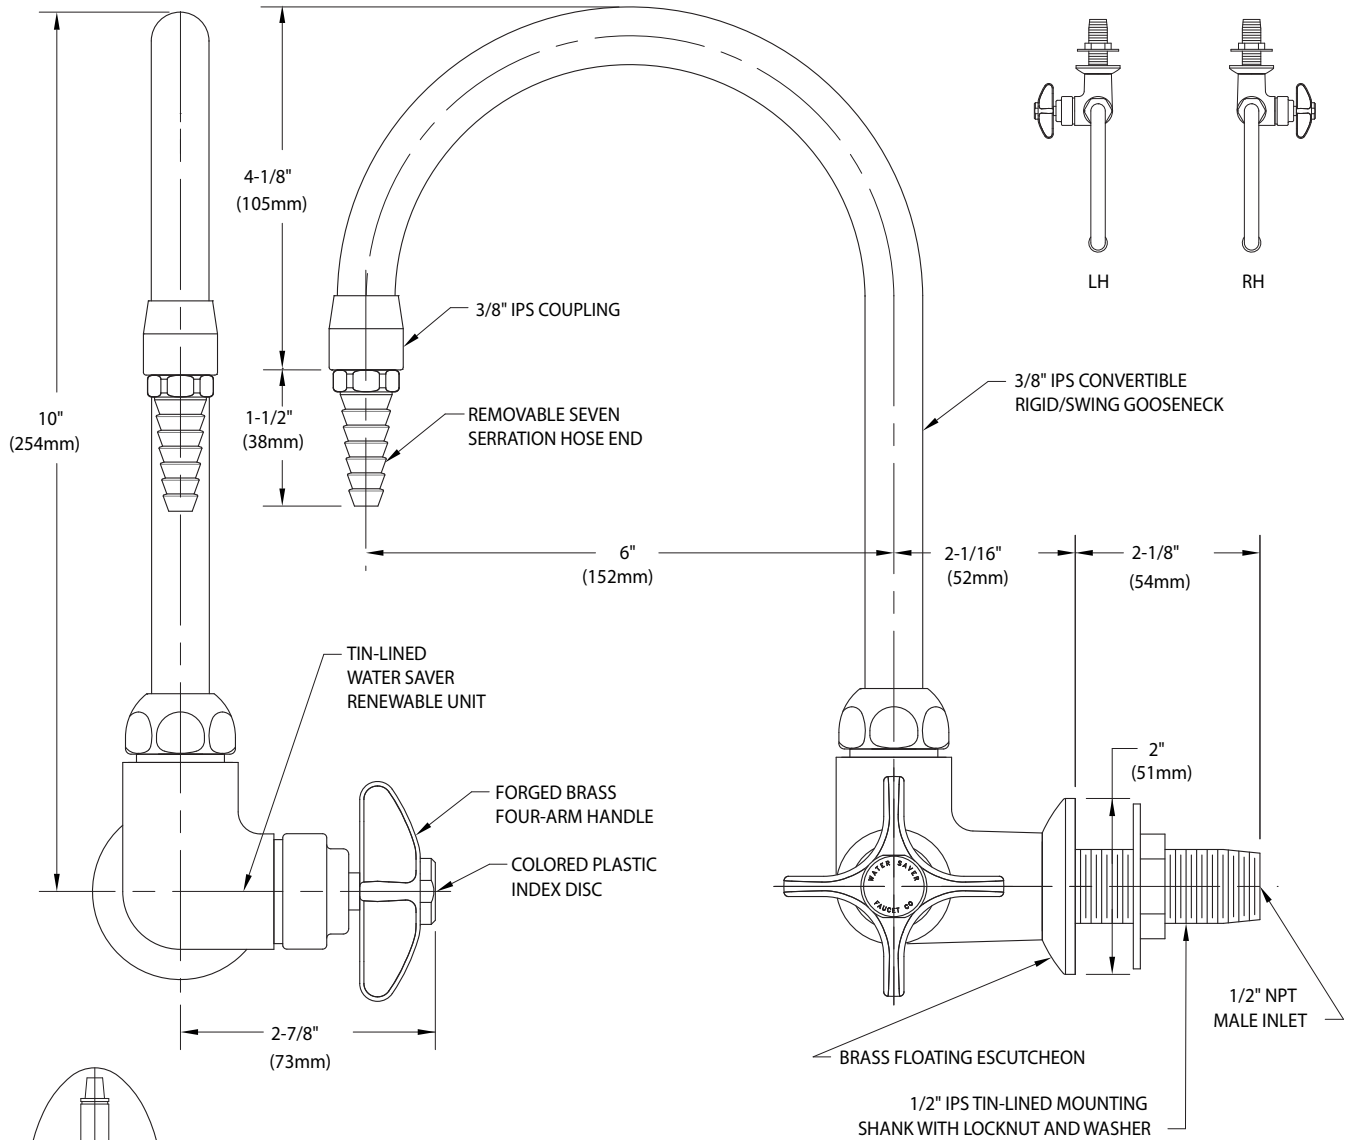

L2794WSA Laboratory Single Pure Water Faucet, Tin-Lined Brass, Panel Mounted, 6" Rigid/Swing Gooseneck

TIN-LINED WATER SAVER RENEWABLE UNIT WITH REPLACEABLE STAINLESS STEEL SEAT

NOTES:

1. FIXTURE IS FULLY ASSEMBLED AND FACTORY TESTED PRIOR TO SHIPMENT.
2. FIXTURE HAS INTERIOR LINING OF PURE TIN.
3. FIXTURE HAS A POLISHED CHROME PLATED FINISH.

Measurements may vary $\pm 1/4"$.