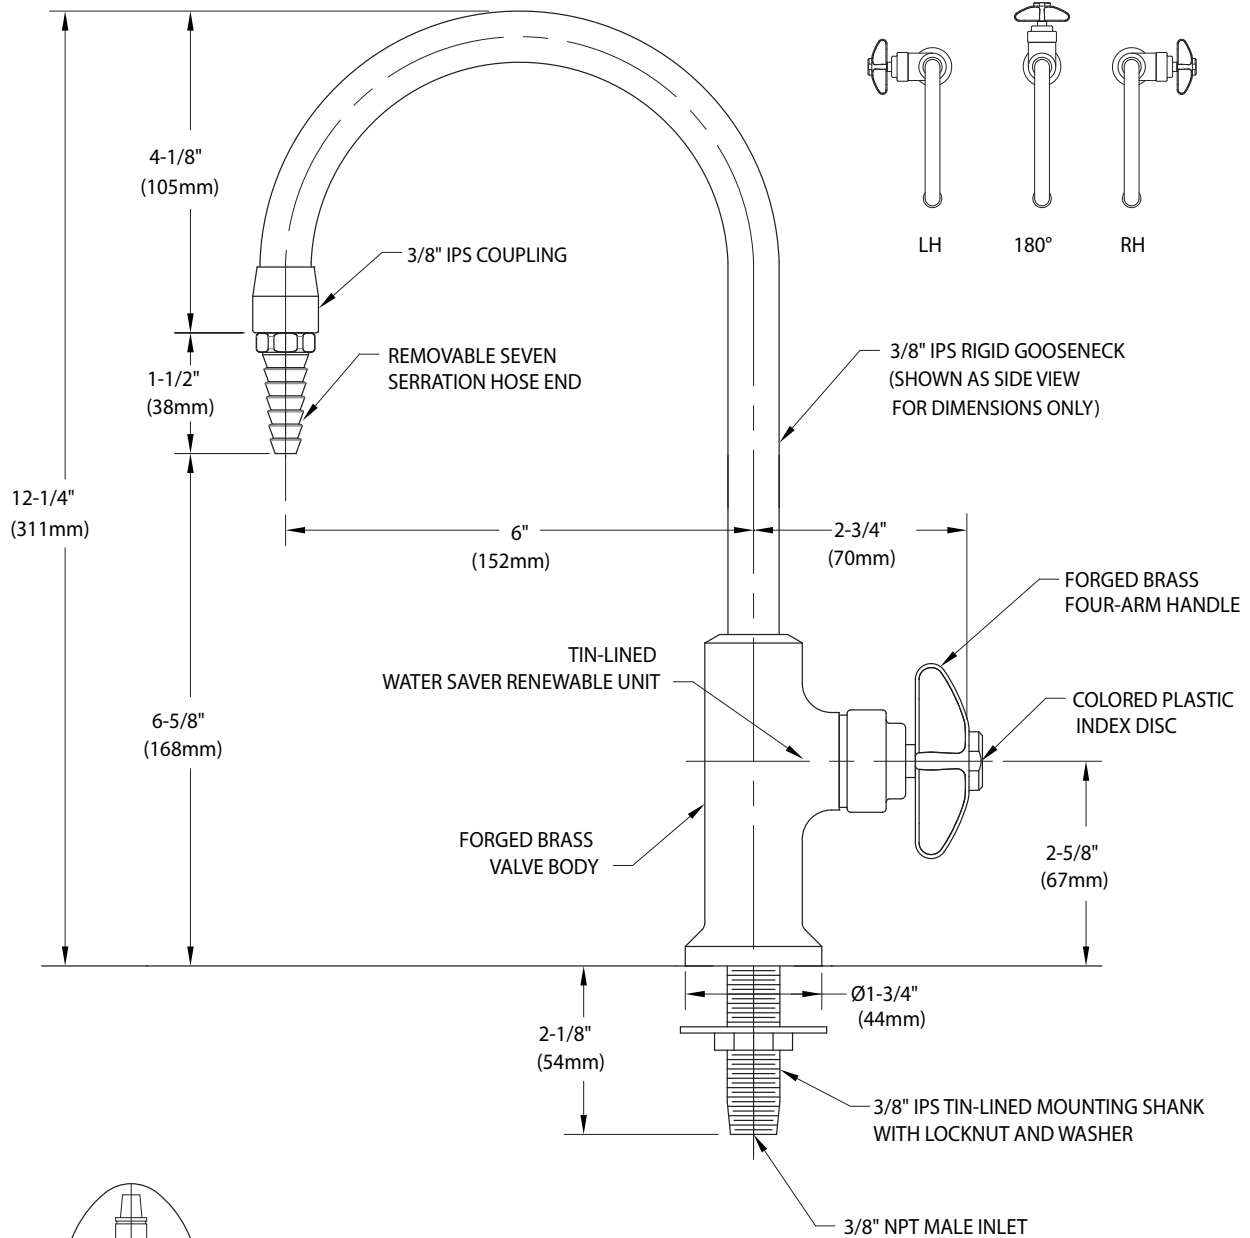

○ **L691** Pure Water Faucet, Tin-Lined Brass, Deck Mounted, 6" Rigid Gooseneck

NOTES:

1. FIXTURE HAS INTERIOR LINING OF PURE TIN.
2. FIXTURE IS FULLY ASSEMBLED AND FACTORY TESTED PRIOR TO SHIPMENT.
3. FIXTURE HAS A POLISHED CHROME PLATED FINISH.

Measurements may vary $\pm 1/4"$.