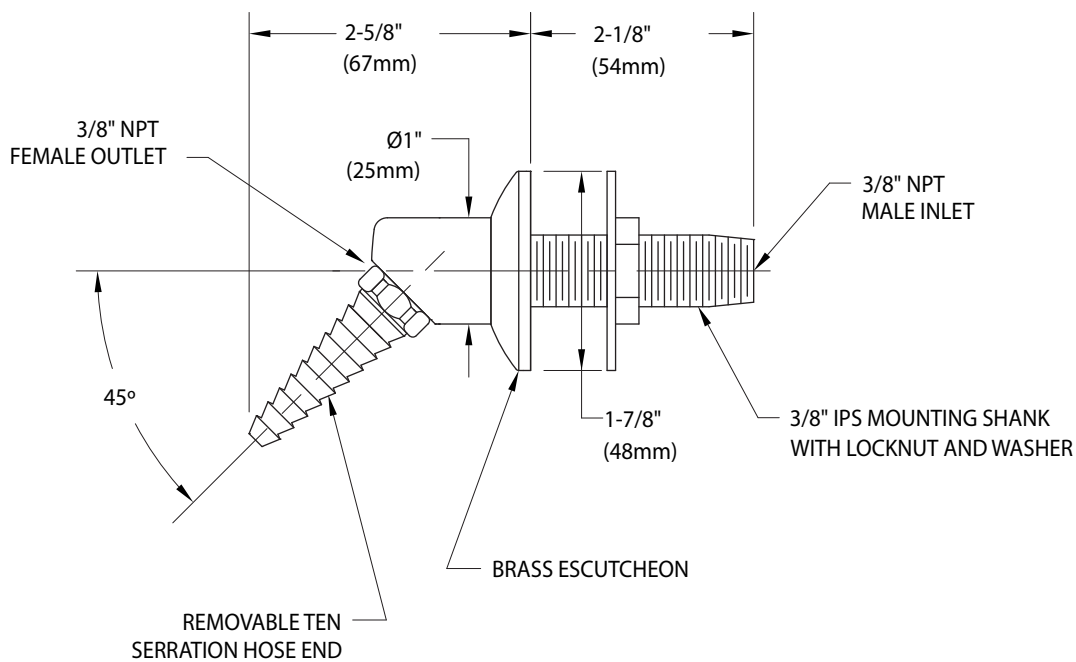

○ **L022WSA** 45° Angle Outlet Fitting, Panel Mounted

NOTE:

FITTING IS FURNISHED WITH A POWDER-COATED FINISH COLOR-CODED PER SERVICE INDEX COLOR AS STANDARD. OTHER FINISHES ARE AVAILABLE UPON REQUEST.

Measurements may vary $\pm 1/4"$.