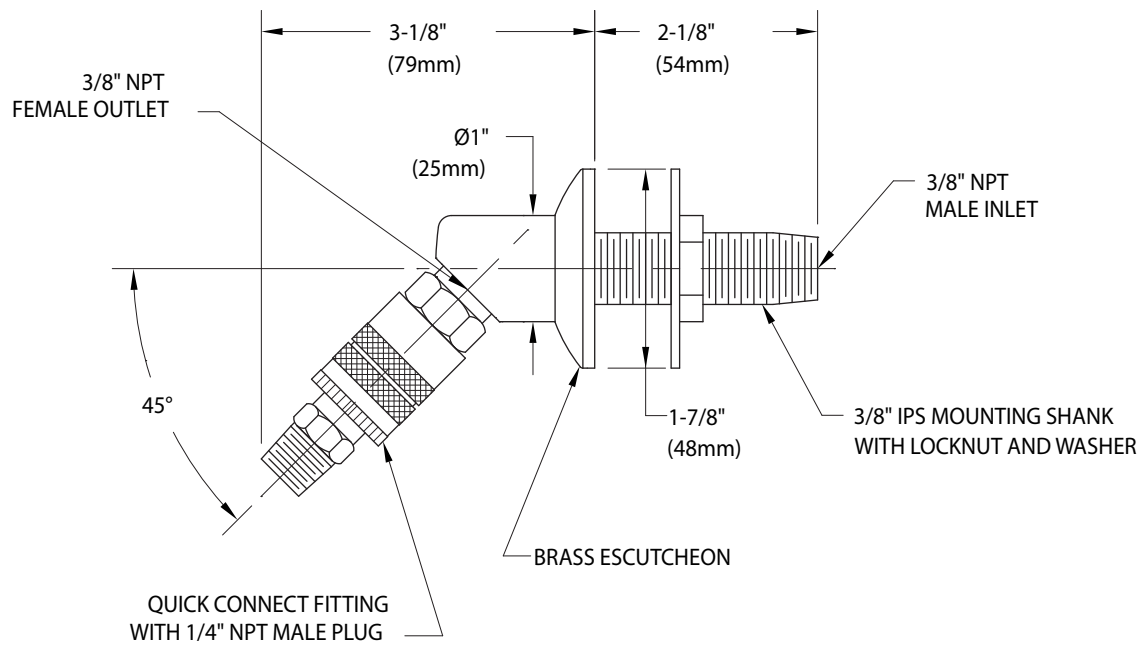

○ **L023WSA** 45° Angle Outlet Fitting, Panel Mounted, Quick Connect

NOTE:

BODY IS FURNISHED WITH A POWDER-COATED FINISH COLOR-CODED PER SERVICE INDEX COLOR AS STANDARD. QUICK CONNECT HAS A POLISHED CHROME PLATED FINISH WITH CLEAR EPOXY COATING. OTHER FINISHES ARE AVAILABLE UPON REQUEST.

Measurements may vary $\pm 1/4"$.