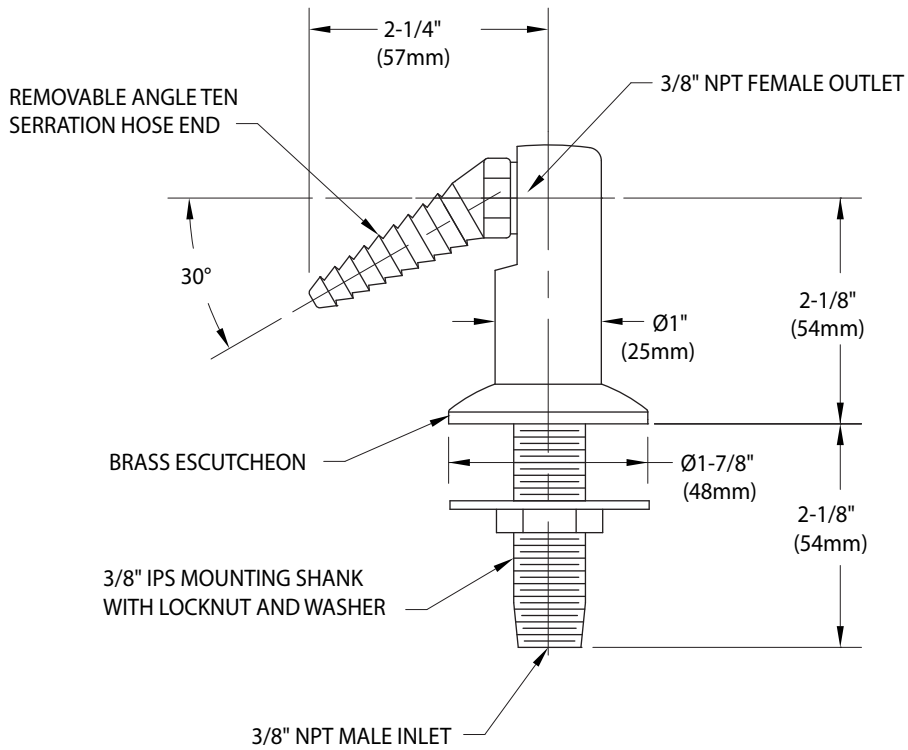

○ **L036WSA** 90° Angle Outlet Fitting, Deck Mounted, Angle Serrated Hose End

**NOTE:**

FITTING IS FURNISHED WITH A POWDER-COATED FINISH COLOR-CODED PER SERVICE INDEX COLOR AS STANDARD. OTHER FINISHES ARE AVAILABLE UPON REQUEST.

Measurements may vary  $\pm 1/4"$ .