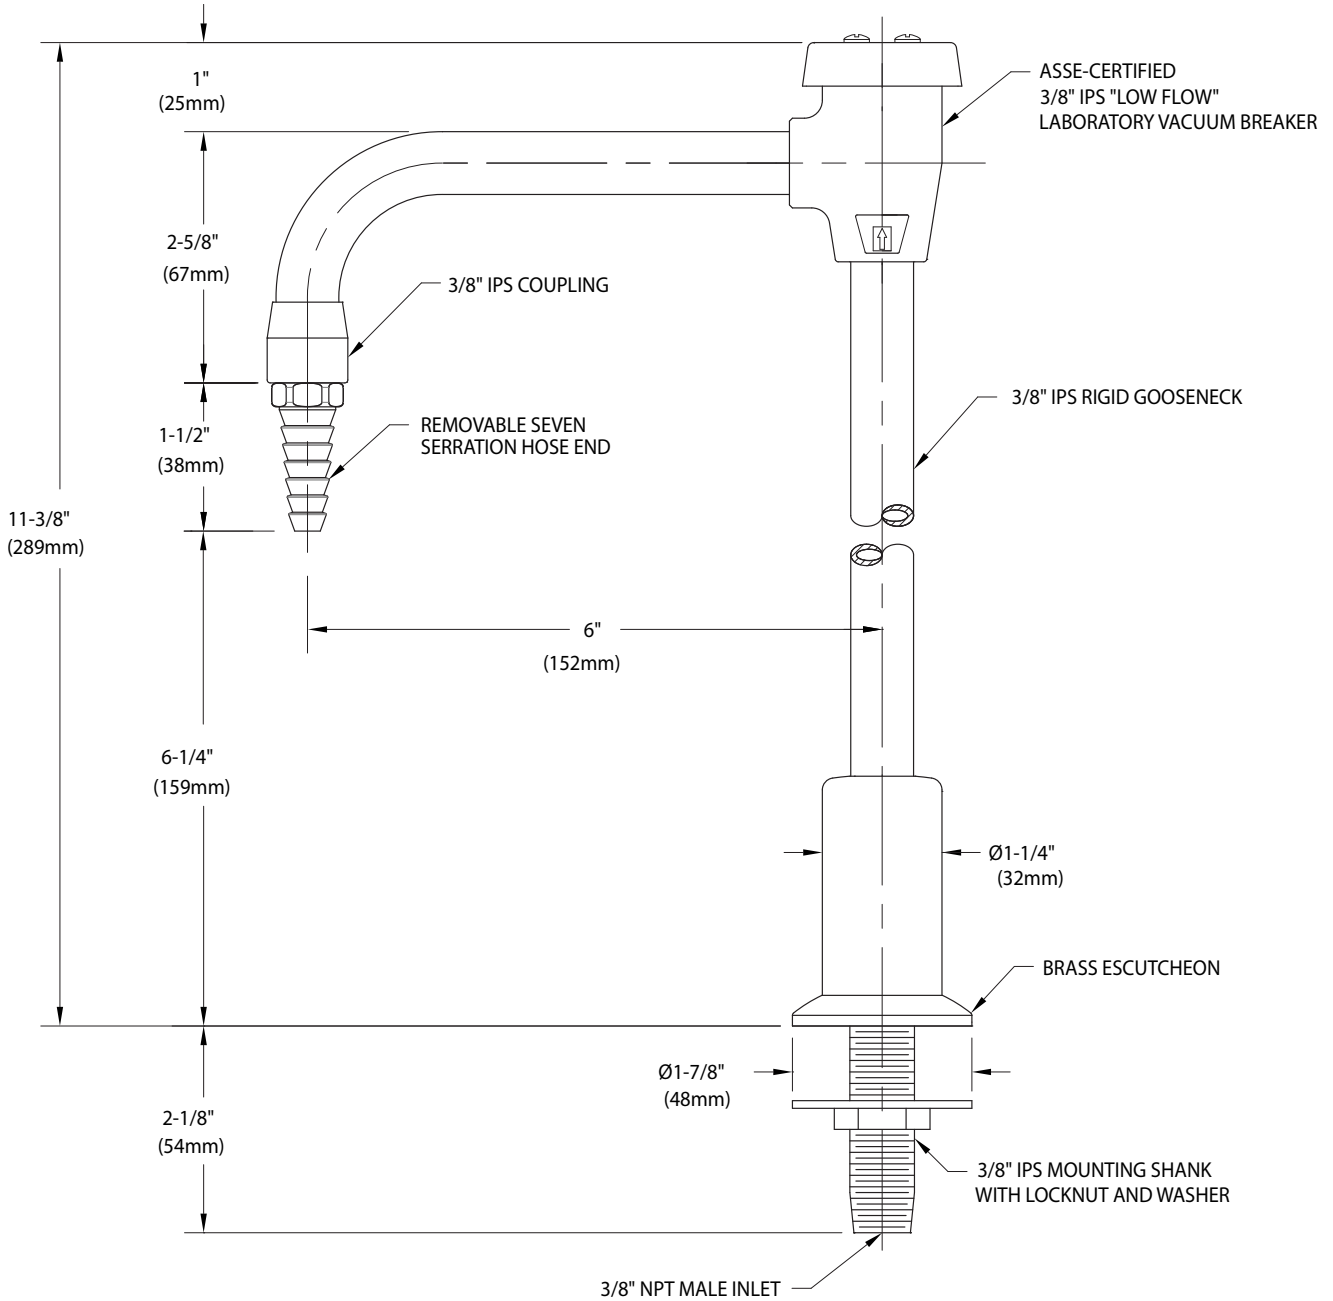

**L081VB-WSA** Outlet Fitting, Deck Mounted, Rigid Vacuum Breaker Gooseneck

**NOTE:**  
 FITTING IS FURNISHED WITH A POLISHED CHROME PLATED OR POWDER-COATED FINISH COLOR-CODED PER SERVICE INDEX COLOR AS STANDARD. OTHER FINISHES ARE AVAILABLE UPON REQUEST.

Measurements may vary  $\pm 1/4"$ .