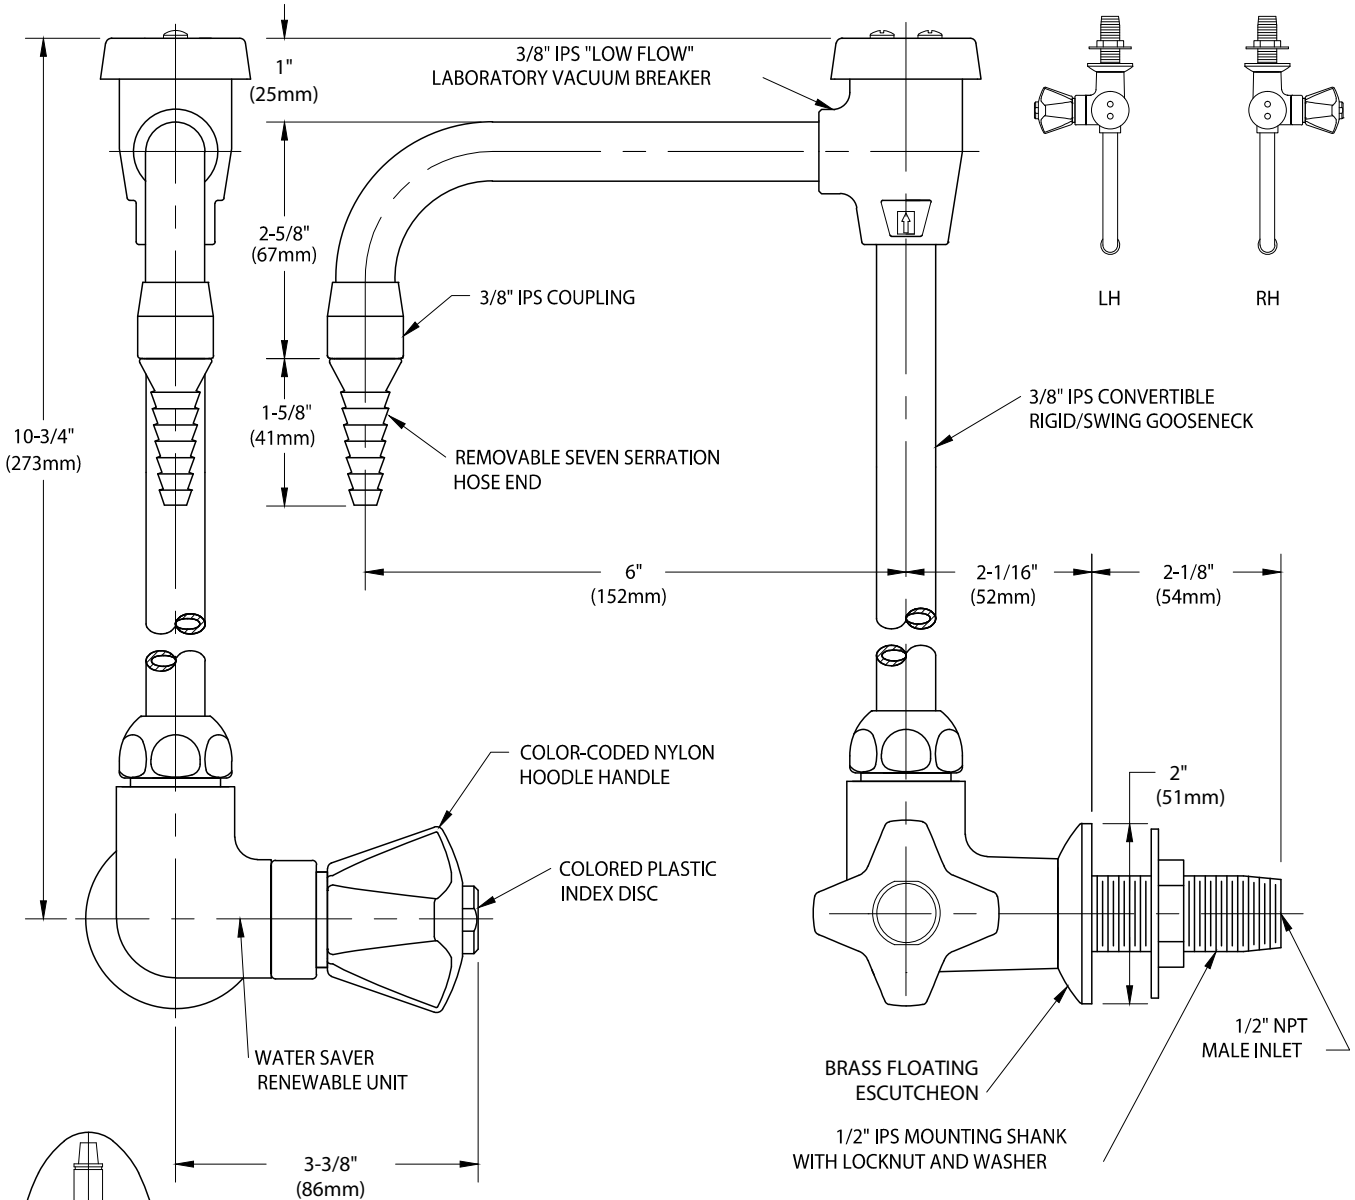

CT2714VB-WSA Laboratory Single Faucet, Panel Mounted, 6" Rigid/Swing Vacuum Breaker Gooseneck

WATER SAVER RENEWABLE UNIT WITH REPLACEABLE STAINLESS STEEL SEAT

NOTES:

1. FIXTURE IS FULLY ASSEMBLED AND FACTORY TESTED PRIOR TO SHIPMENT.
2. VACUUM BREAKER IS CERTIFIED TO COMPLY WITH ASSE 1001.
3. FIXTURE IS CERTIFIED BY CSA INTERNATIONAL TO COMPLY WITH ASME A112.18.1M AND CSA B125.1.
4. FIXTURE HAS COLORTECH EPOXY POWDER COATED FINISH. SPECIFY COLOR (WHITE, GRAY OR TAN) WHEN ORDERING.

Measurements may vary ± 1/4".