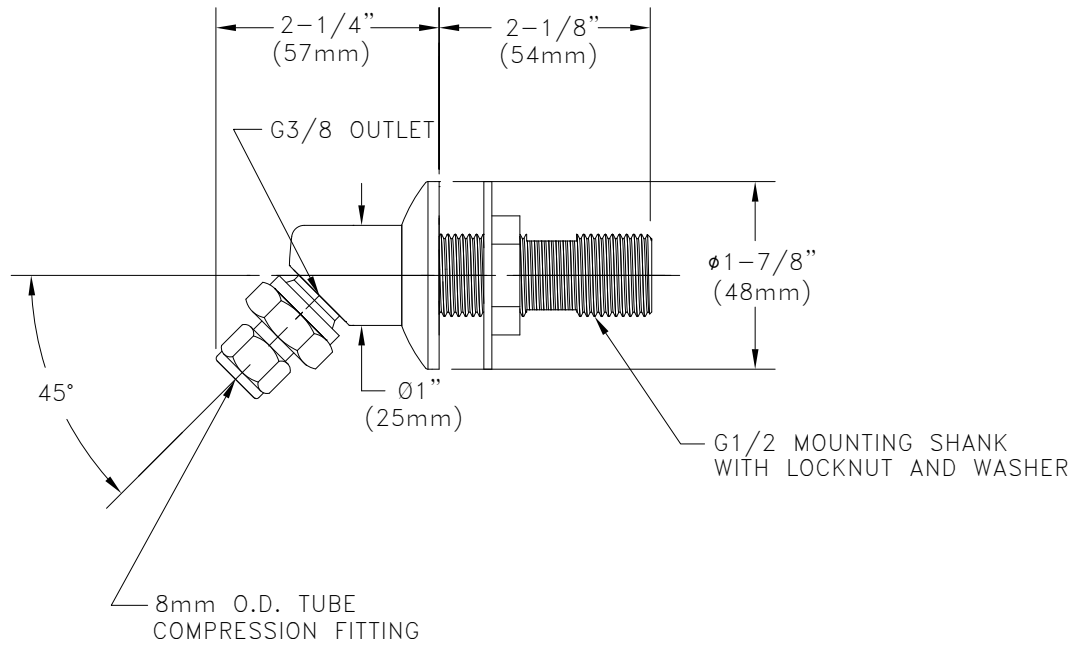

BT024WSA

45° ANGLE OUTLET FITTING, PANEL MOUNTED, 8mm O.D. TUBE COMPRESSION FITTING

NOTE:

1. FITTING IS FURNISHED WITH A COLORTECH POWDER-COATED FINISH COLOR-CODED PER SERVICE INDEX COLOR AS STANDARD. OTHER FINISHES ARE AVAILABLE UPON REQUEST.

MEASUREMENTS MAY VARY ±1/4" (6mm).